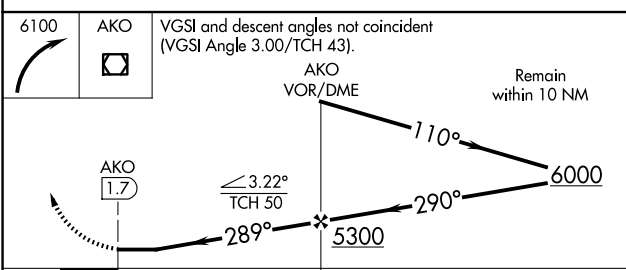

VOR/DME AKO 114.4 Chan 91	APP CRS 289°	Rwy Idg TDZE Apt Elev 7001 4683 4716

VOR RWY 29
COLORADO PLAINS RGNL (AKO)

⚠ Circling NA for Cats C and D southwest of Rwy 11-29. MISSED APPROACH: Climbing right turn to 6100 direct AKO VOR/DME and hold.

ASOS 135.475	DENVER CENTER 133.95 317.55	UNICOM 122.8 (CTAF) Ⓛ

ELEV 4716	TDZE 4683