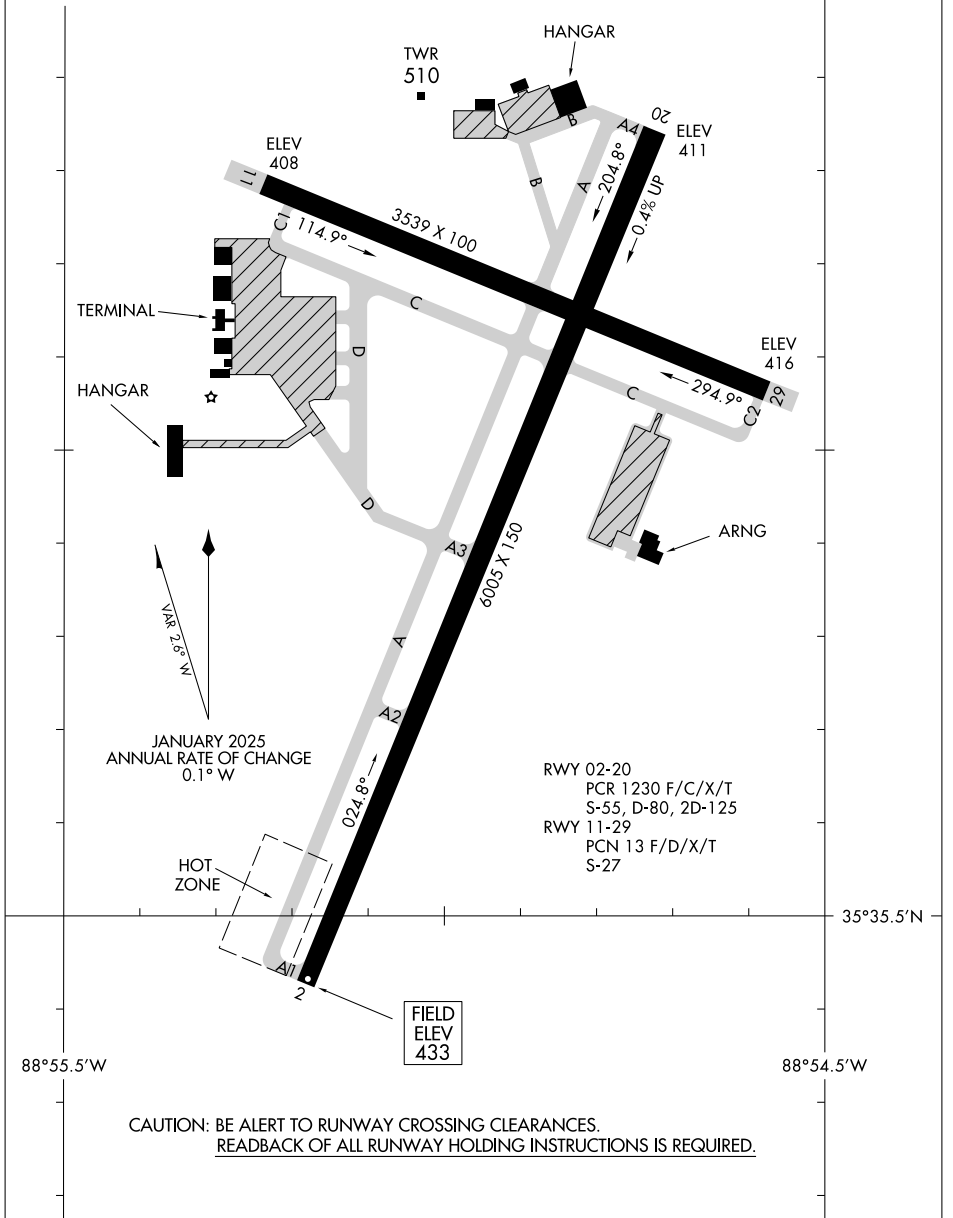

25107

AIRPORT DIAGRAM

AL-5062 (FAA)

JACKSON RGNL (MKL)
JACKSON, TENNESSEE

ASOS
119.325
JACKSON TOWER ★
127.15 249.95
GND CON
120.9

35°36.5'N

SE-1, 17 APR 2025 to 15 MAY 2025

SE-1, 17 APR 2025 to 15 MAY 2025

35°35.5'N

88°55.5'W

88°54.5'W

CAUTION: BE ALERT TO RUNWAY CROSSING CLEARANCES.
READBACK OF ALL RUNWAY HOLDING INSTRUCTIONS IS REQUIRED.

AIRPORT DIAGRAM

25107

JACKSON, TENNESSEE
JACKSON RGNL (MKL)