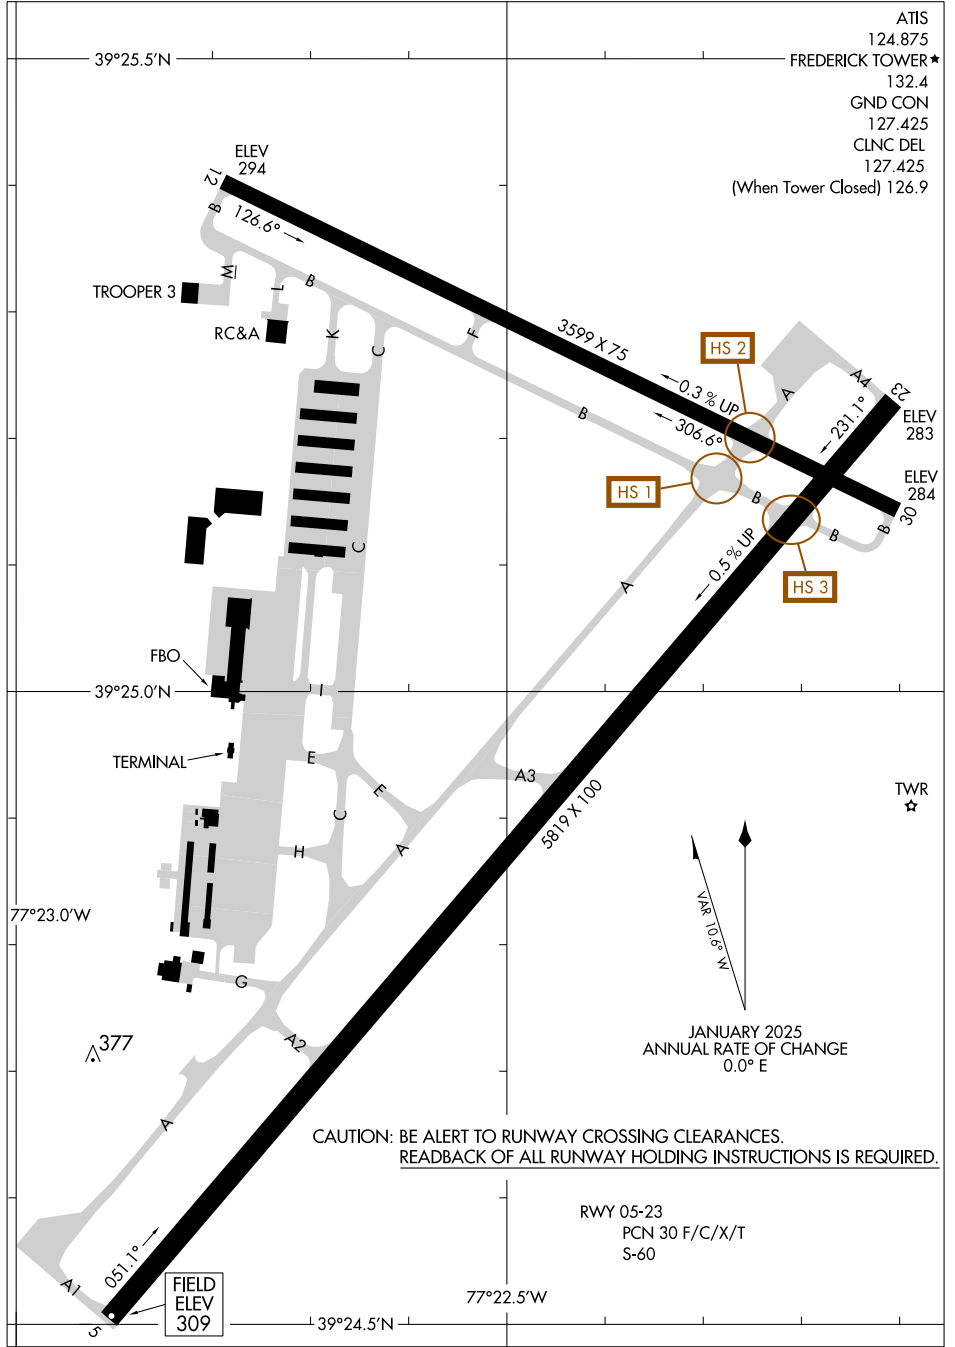

25107
AIRPORT DIAGRAM

AL-5089 (FAA)

FREDERICK MUNI (F'DK)
FREDERICK, MARYLAND

NE-3, 17 APR 2025 to 15 MAY 2025

NE-3, 17 APR 2025 to 15 MAY 2025

ATIS
124.875
FREDERICK TOWER★
132.4
GND CON
127.425
CLNC DEL
127.425
(When Tower Closed) 126.9

TWR
★

CAUTION: BE ALERT TO RUNWAY CROSSING CLEARANCES.
READBACK OF ALL RUNWAY HOLDING INSTRUCTIONS IS REQUIRED.

RWY 05-23
PCN 30 F/C/X/T
S-60

AIRPORT DIAGRAM
25107

FREDERICK, MARYLAND
FREDERICK MUNI (F'DK)