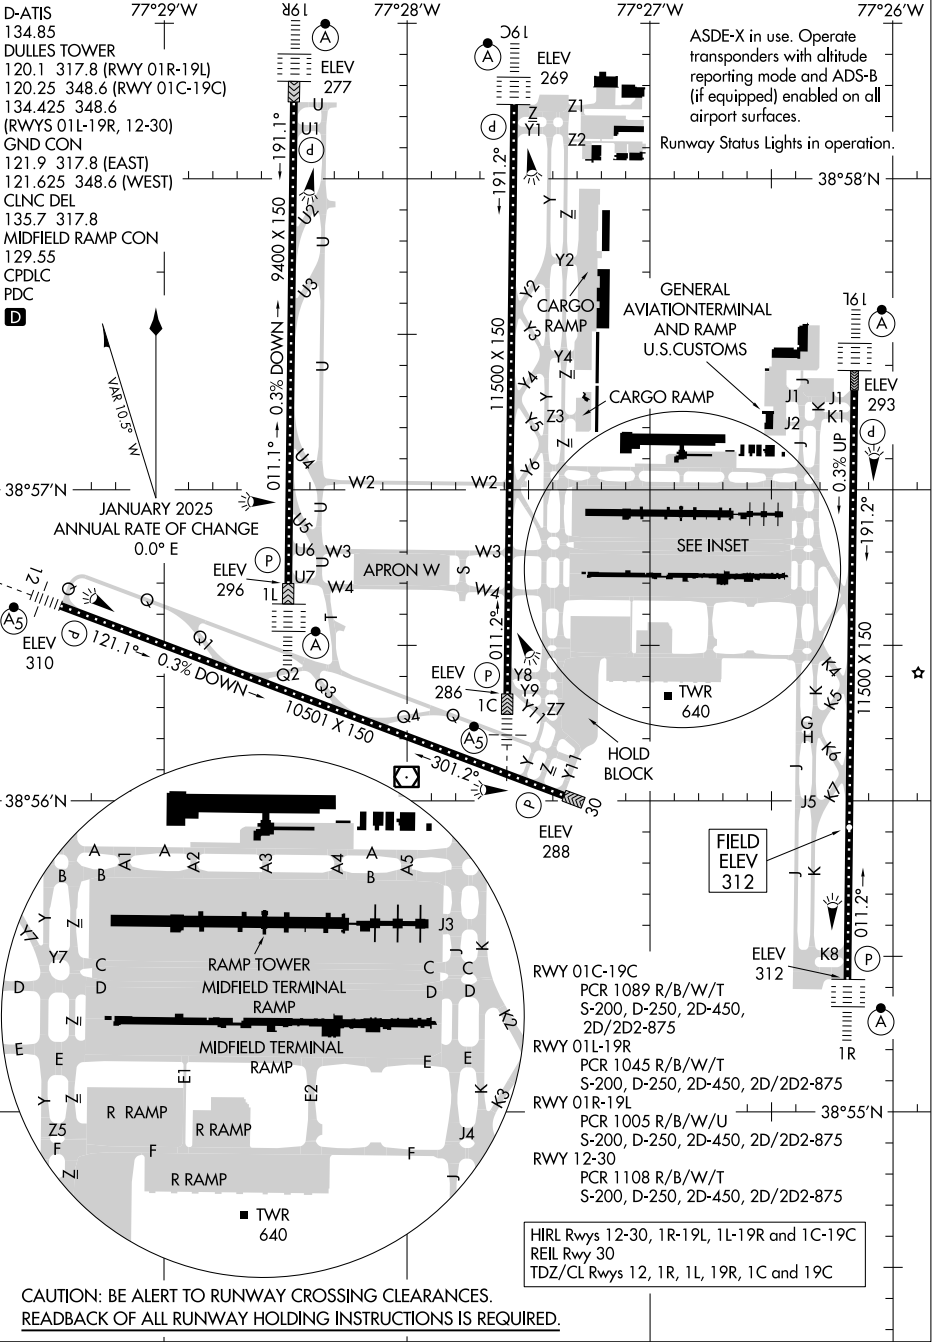

AIRPORT DIAGRAM

AL-5100 (FAA)

WASHINGTON DULLES INTL (IAD)
WASHINGTON, DC

NE-3, 17 APR 2025 to 15 MAY 2025

NE-3, 17 APR 2025 to 15 MAY 2025

AIRPORT DIAGRAM

WASHINGTON, DC
WASHINGTON DULLES INTL (IAD)