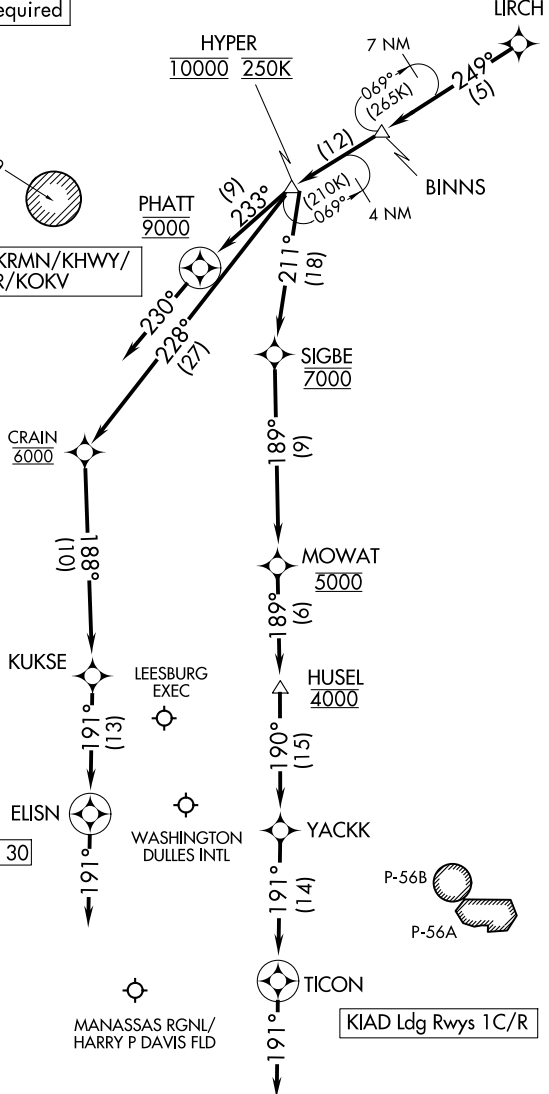

HYPER NINE ARRIVAL (RNAV) Arrival Routes

WASHINGTON, DC

POTOMAC APP CON
 133.0 288.35
 IAD D-ATIS
 134.85
 HEF ATIS
 125.175
 KNYG ATIS
 263.15

RNAV 1 - DME/DME/IRU or GPS

RADAR required

Ldg KNYG/KCJR/KEZF/KRMN/KHWY/
 KHFEF/KMRB/KJYO/KFRR/KOKV
 KIAD Ldg Rwys 19L/C/R

NOTE: Jet and turboprop aircraft only.
 NOTE: For aircraft capable of 180K or greater.

KIAD Ldg Rwys 1L, 30

KIAD Ldg Rwys 1C/R

(CONTINUED ON FOLLOWING PAGE)

NOTE: Chart not to scale.

NE-3, 17 APR 2025 to 15 MAY 2025

NE-3, 17 APR 2025 to 15 MAY 2025

WASHINGTON, DC