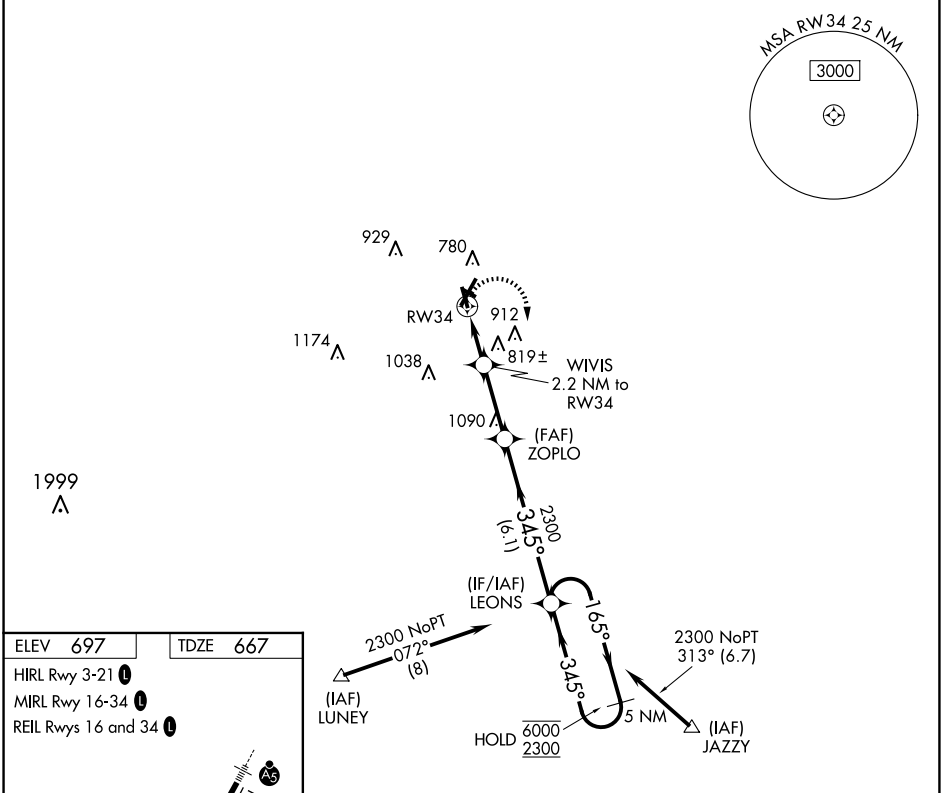

APP CRS 345°	Rwy Idg 3999
	TDZE 667
	Apt Elev 697

RNAV (GPS) RWY 34

VERMILION RGNL (DNTV)

RNP APCH - GPS.

▼ Circling NA to Rwy 12 and 30.
▲ Rwy 34 helicopter visibility reduction below 3/4 SM NA.

MISSED APPROACH: Climbing right turn to 2300 direct LEONS and hold.

AWOS-3 119.275	CHAMPAIGN APP CON * 121.35 285.65	CLNC DEL 121.7	UNICOM 122.7 (CTAF)
--------------------------	---	--------------------------	-------------------------------

2300	LEONS	VGSI and descent angles not coincident (VGSI Angle 3.00/TCH 14).	
	WIVIS 2.2 NM to RW34	ZOPLO	LEONS 5 NM Holding Pattern
	1400	2300	6000
	2.2 NM	2.8 NM	6.1 NM
CATEGORY	A	B	C
LNAV MDA	1080-1	413 (400-1)	1080-1 1/4 413 (400-1 1/4)
CIRCLING	1160-1	463 (500-1)	1240-1 1/2 543 (600-1 1/2) 1340-2 643 (700-2)

EC-3, 17 APR 2025 to 15 MAY 2025

EC-3, 17 APR 2025 to 15 MAY 2025