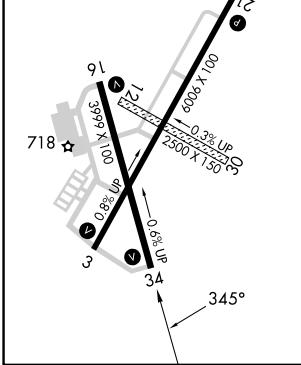

APP CRS 345°	Rwy Idg 3999
	TDZE 667
	Apt Elev 697

RNAV (GPS) RWY 34

VERMILION RGNL (DNTV)

RNP APCH - GPS.

▼ Circling NA to Rwy 12 and 30.
▲ Rwy 34 helicopter visibility reduction below 3/4 SM NA.

MISSED APPROACH: Climbing right turn to 2300 direct LEONS and hold.

AWOS-3 119.275	CHAMPAIGN APP CON * 121.35 285.65	CLNC DEL 121.7	UNICOM 122.7 (CTAF)
--------------------------	---	--------------------------	-------------------------------

2300	LEONS	VGSI and descent angles not coincident (VGSI Angle 3.00/TCH 14).	
	WIVIS 2.2 NM to RW34	ZOPLO	LEONS 5 NM Holding Pattern
	1400	2300	6000
	2.2 NM	2.8 NM	6.1 NM
CATEGORY	A	B	C
LNAV MDA	1080-1	413 (400-1)	1080-1 1/4 413 (400-1 1/4)
CIRCLING	1160-1	463 (500-1)	1240-1 1/2 543 (600-1 1/2) 1340-2 643 (700-2)