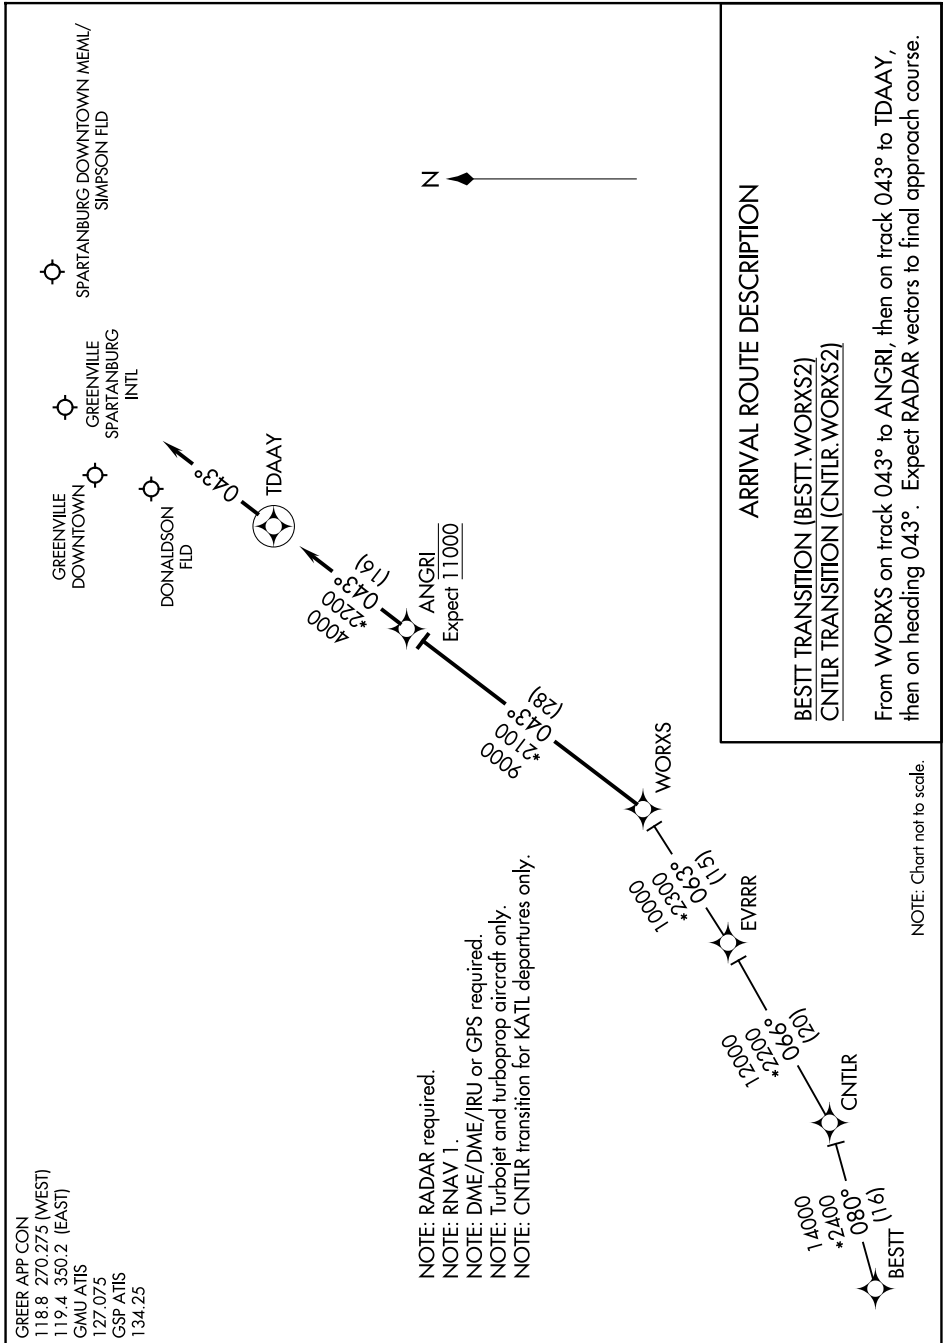

# WORXS TWO ARRIVAL(RNAV)

GREER, SOUTH CAROLINA

SE-2, 17 APR 2025 to 15 MAY 2025