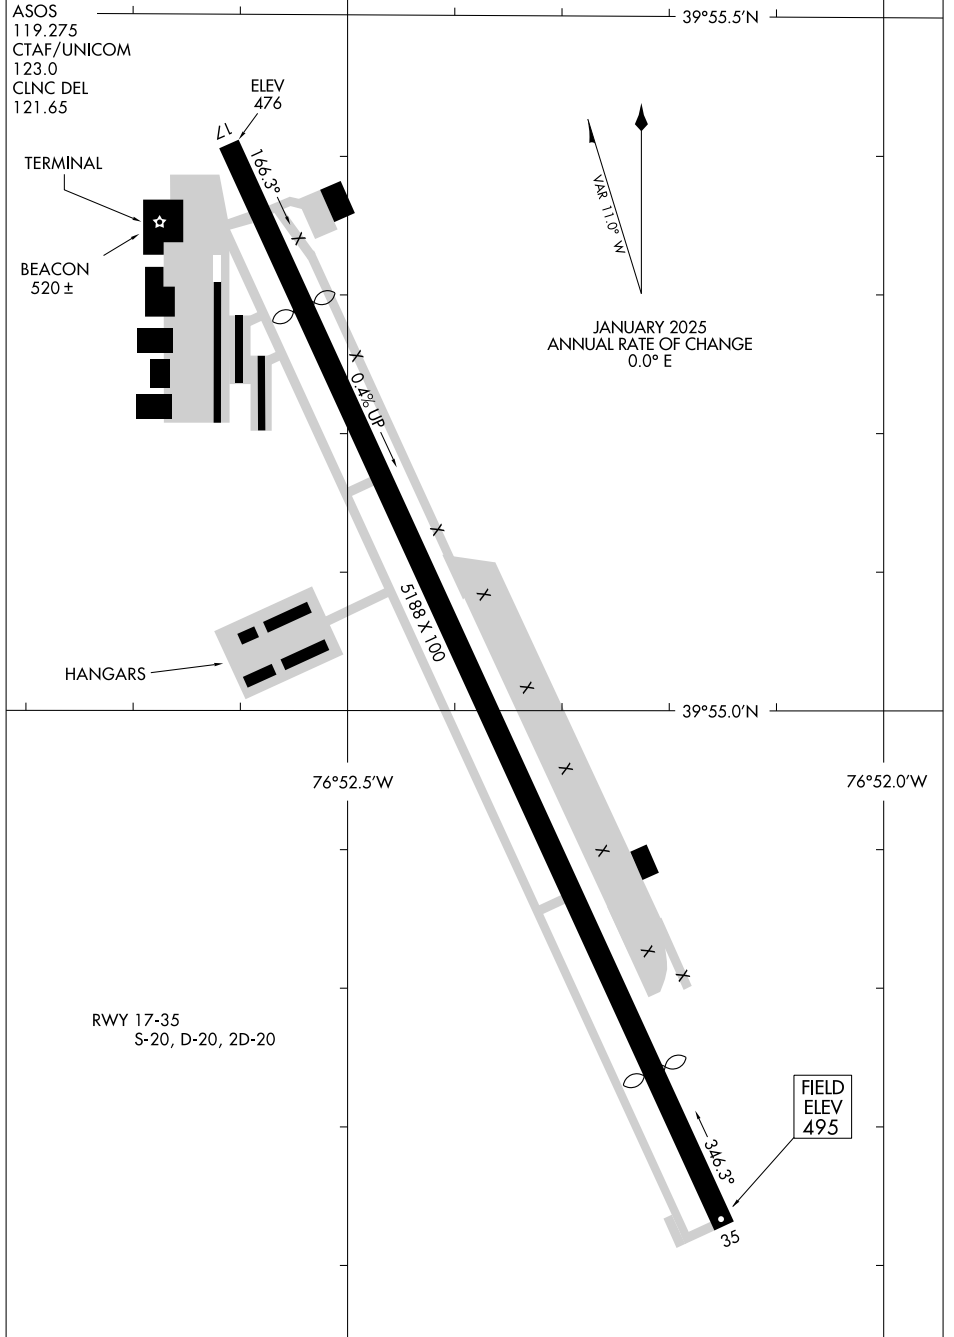

25107

AIRPORT DIAGRAM

AL-5137 (FAA)

YORK (THV)
YORK, PENNSYLVANIA

NE-4, 17 APR 2025 to 15 MAY 2025

NE-4, 17 APR 2025 to 15 MAY 2025

AIRPORT DIAGRAM

25107

YORK, PENNSYLVANIA
YORK (THV)