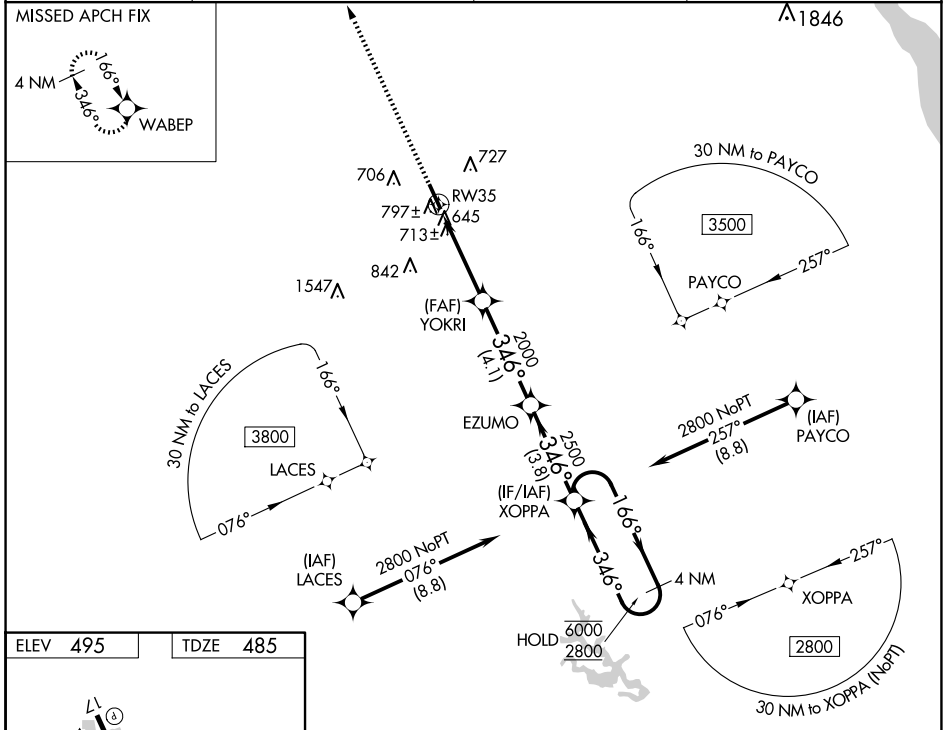

WAAS CH 72944 W35A	APP CRS 346°	Rwy Idg TDZE Apt Elev	4449 485 495
--	------------------------	-----------------------------	---

RNAV (GPS) RWY 35

YORK (THV)

RNP APCH - GPS.		MISSED APPROACH: Climb to 3300 direct WABEP and hold.	
ASOS 119.275	HARRISBURG APP CON 124.1 273.525	CLNC DEL 121.65	UNICOM 123.0 (CTAF)

ELEV 495	TDZE 485
----------	----------

CATEGORY	A	B	C	D
LP MDA	980-1	495 (500-1)	980-1 $\frac{3}{8}$ 495 (500-1 $\frac{3}{8}$)	NA
LNAV MDA	1080-1	595 (600-1)	1080-1 $\frac{3}{4}$ 595 (600-1 $\frac{3}{4}$)	NA
CIRCLING	1220-1 725 (800-1)	1260-1 765 (800-1)	1260-2 $\frac{1}{4}$ 765 (800-2 $\frac{1}{4}$)	NA

NE-4, 17 APR 2025 to 15 MAY 2025

NE-4, 17 APR 2025 to 15 MAY 2025