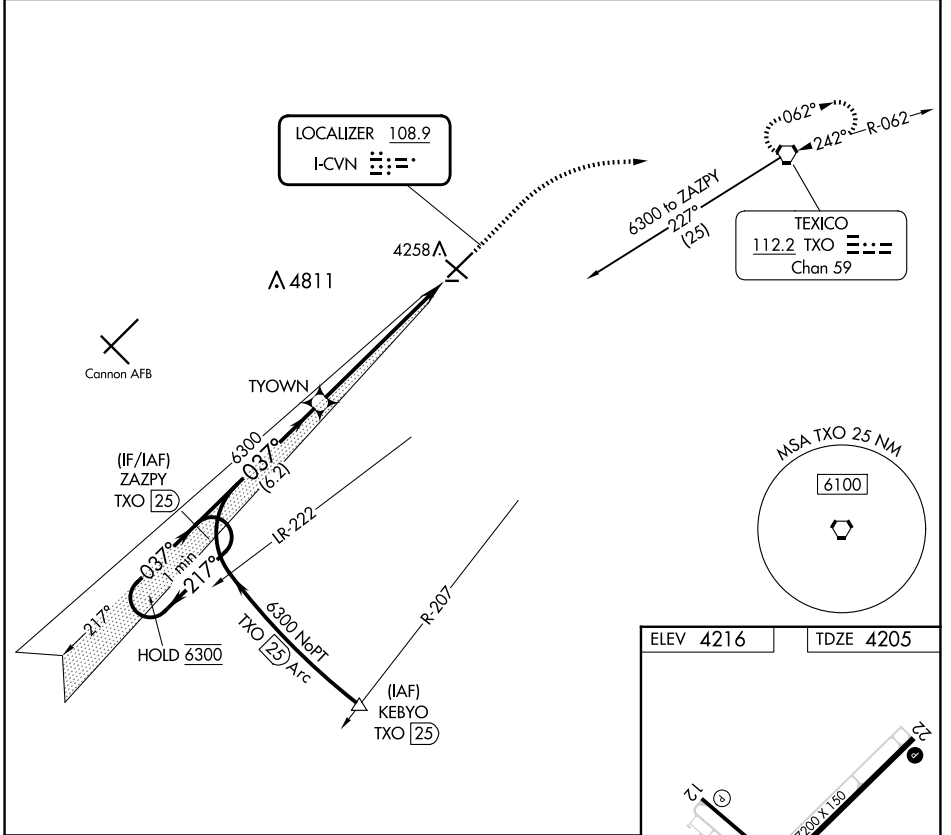

LOC I-CVN <b>108.9</b>	APP CRS <b>037°</b>	Rwy Idg TDZE Apt Elev	<b>7200</b> <b>4205</b> <b>4216</b>
---------------------------	------------------------	-----------------------------	---

# ILS RWY 4

CLOVIS RGNL (CVN)

DME required.		MALSR	MISSED APPROACH: Climb to 4700 then climbing right turn to 6000 direct TXO VORTAC and hold.	
AWOS-3PT <b>135.375</b>	CANNON APP CON <b>118.425 352.1</b>	CLNC DEL <b>119.0</b>	UNICOM <b>122.8 (CTAF) 0</b>	

SW-1, 17 APR 2025 to 15 MAY 2025

SW-1, 17 APR 2025 to 15 MAY 2025