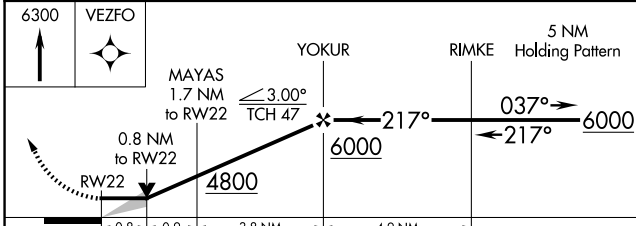

WAAS CH 99637 W22A	APP CRS 217°	Rwy Idg TDZE Apt Elev	7200 4214 4216
--	------------------------	-----------------------------	---

RNAV (GPS) RWY 22

CLOVIS RGNL (CVN)

RNP APCH - GPS.		MISSED APPROACH: Climb to 6300 direct VEZFO and hold.	
<p>⚠ Circling NA to Rwy 8 and 26.</p>			
AWOS-3PT 135.375	CANNON APP CON 118.425 352.1	CINC DEL 119.0	UNICOM 122.8 (CTAF) ①

ELEV	4216	TDZE	4214
------	------	------	------

REIL Rws 12 and 30 ①
MIRL Rws 4-22 and 12-30 ①

CATEGORY		A	B	C	D
LP	MDA	4520-1	306 (400-1)	4520-7/8	306 (400-7/8)
LN	MDA	4620-1	406 (500-1)	4620-11/8	406 (500-11/8)
C	CIRCLING	4680-1	464 (500-1)	4700-11/2 484 (500-11/2)	4820-2 604 (700-2)