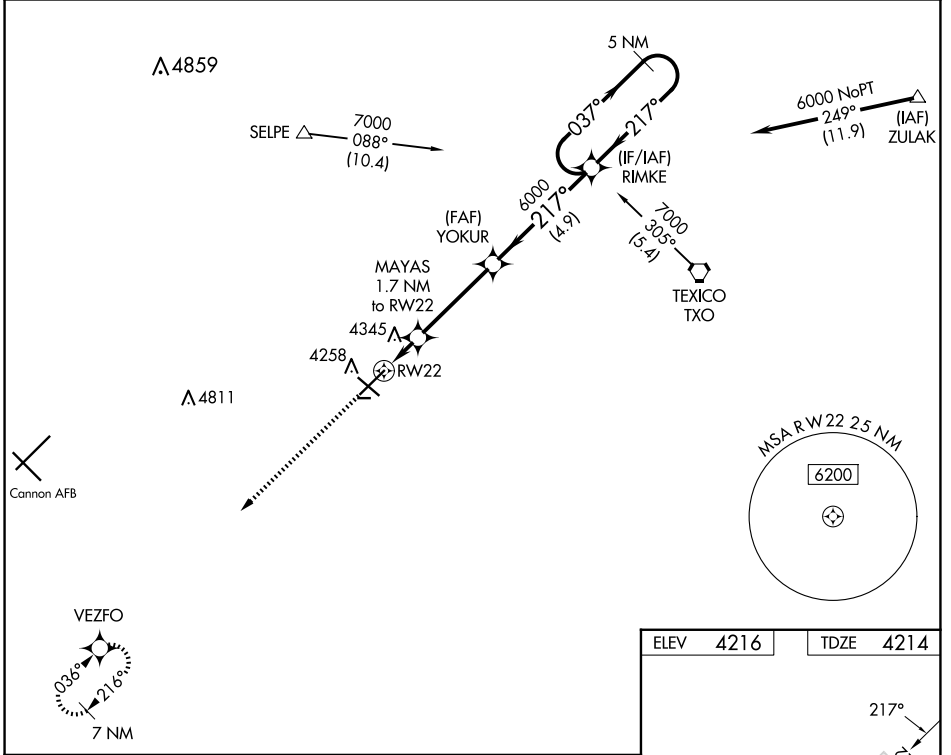

WAAS CH 99637 W22A	APP CRS 217°	Rwy Idg TDZE Apt Elev	7200 4214 4216
--	------------------------	-----------------------------	---

RNAV (GPS) RWY 22

CLOVIS RGNL (CVN)

RNP APCH - GPS.		MISSED APPROACH: Climb to 6300 direct VEZFO and hold.	
<p>⚠ Circling NA to Rwy 8 and 26.</p>			
AWOS-3PT 135.375	CANNON APP CON 118.425 352.1	CINC DEL 119.0	UNICOM 122.8 (CTAF) ①

ELEV	4216	TDZE	4214
------	------	------	------

REIL Rws 12 and 30 ①
MIRL Rws 4-22 and 12-30 ①

CATEGORY		A	B	C	D
LP	MDA	4520-1	306 (400-1)	4520-7/8	306 (400-7/8)
LN	MDA	4620-1	406 (500-1)	4620-11/8	406 (500-11/8)
C	CIRCLING	4680-1	464 (500-1)	4700-11/2 484 (500-11/2)	4820-2 604 (700-2)

SW-1, 17 APR 2025 to 15 MAY 2025

SW-1, 17 APR 2025 to 15 MAY 2025