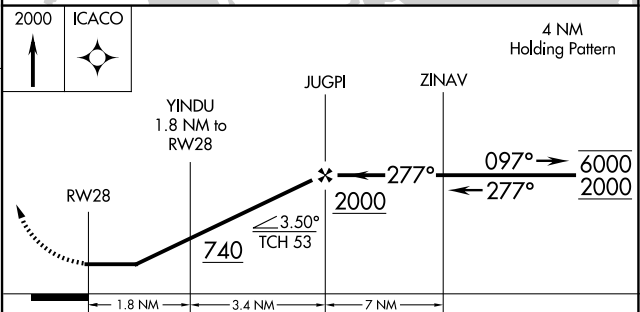

APP CRS	Rwy Idg	N/A
<b>277°</b>	TDZE	N/A
	Apt Elev	<b>20</b>

# RNAV (GPS)-B

MIDDLE PENINSULA RGNL (F'YJ)

RNP APCH.	MISSED APPROACH: Climb to 2000 direct ICACO and hold.
-----------	---

AWOS-3 <b>132.825</b>	POTOMAC APP CON <b>126.4 282.375</b>	UNICOM <b>123.0 (CTAF) 0</b>
--------------------------	---	---------------------------------