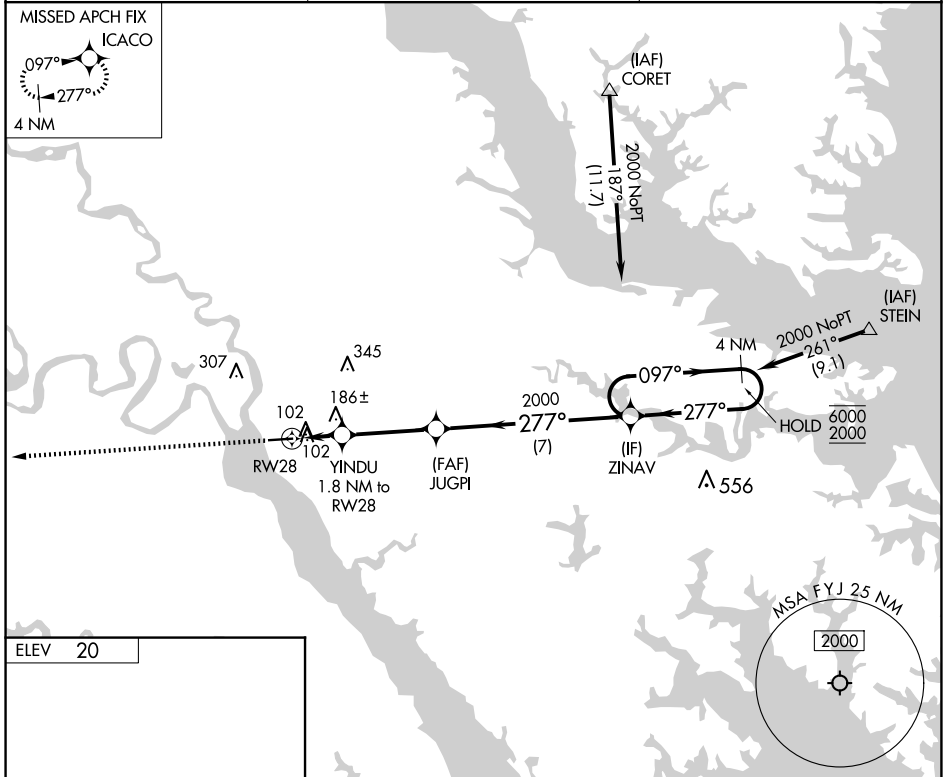

APP CRS	Rwy Idg	N/A
<b>277°</b>	TDZE	N/A
	Apt Elev	<b>20</b>

# RNAV (GPS)-B

MIDDLE PENINSULA RGNL (F'YJ)

RNP APCH.	MISSED APPROACH: Climb to 2000 direct ICACO and hold.
-----------	---

AWOS-3 <b>132.825</b>	POTOMAC APP CON <b>126.4 282.375</b>	UNICOM <b>123.0 (CTAF) 0</b>
--------------------------	---	---------------------------------

CATEGORY	A	B	C	D
CIRCLING	480-1 460 (500-1)	620-1 600 (600-1)	NA	

NE-3, 17 APR 2025 to 15 MAY 2025

NE-3, 17 APR 2025 to 15 MAY 2025