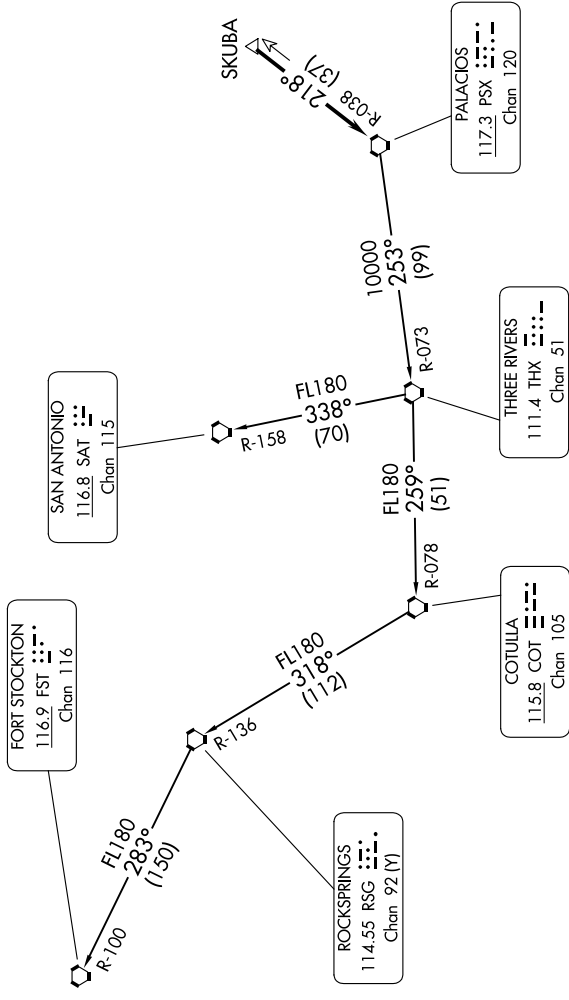

PALACIOS THREE DEPARTURE

SC-5, 17 APR 2025 to 15 MAY 2025

**TOP ALTITUDE:
ASSIGNED BY ATC**

RADAR and DME required.

TAKEOFF MINIMUMS
Rwys 16, 34: Standard.

AWOS-3PT
120.775
CTAF
122.9
HOUSTON DEP CON
119.7 281.4

(CONTINUED ON FOLLOWING PAGE)

SC-5, 17 APR 2025 to 15 MAY 2025

PALACIOS THREE DEPARTURE

NOTE: Chart not to scale.