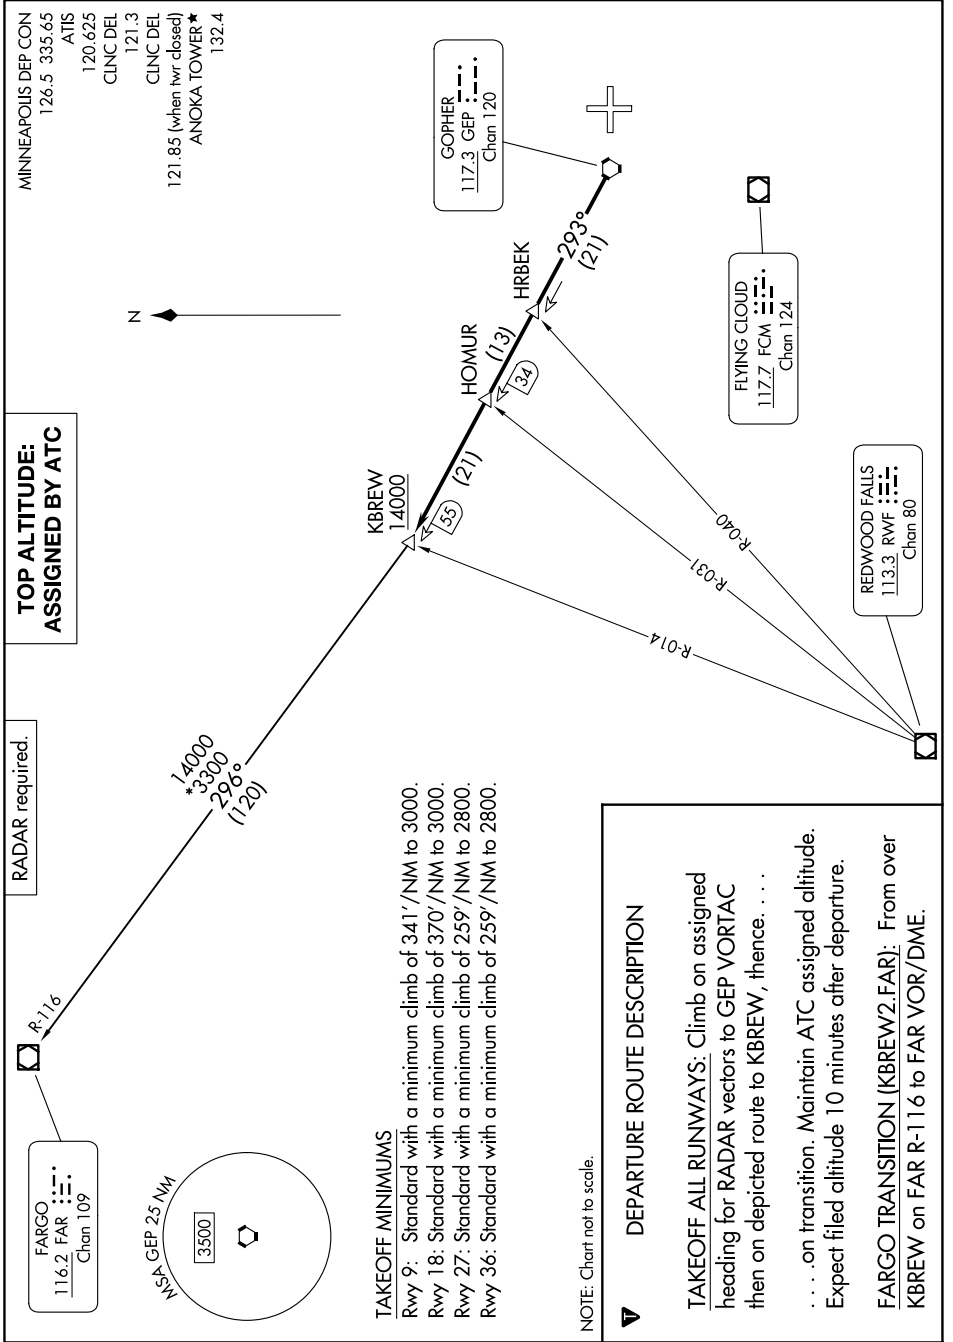

(KBREW2.KBREW) 24137
KBREW TWO DEPARTURE

ANOKA COUNTY/BLAINE (JANES FLD) (ANE)
 AL-5202 (FAA) MINNEAPOLIS, MINNESOTA

NC-1, 17 APR 2025 to 15 MAY 2025

NC-1, 17 APR 2025 to 15 MAY 2025

(KBREW2.KBREW) 16MAY24
KBREW TWO DEPARTURE

ANOKA COUNTY/BLAINE (JANES FLD) (ANE)
 MINNEAPOLIS, MINNESOTA