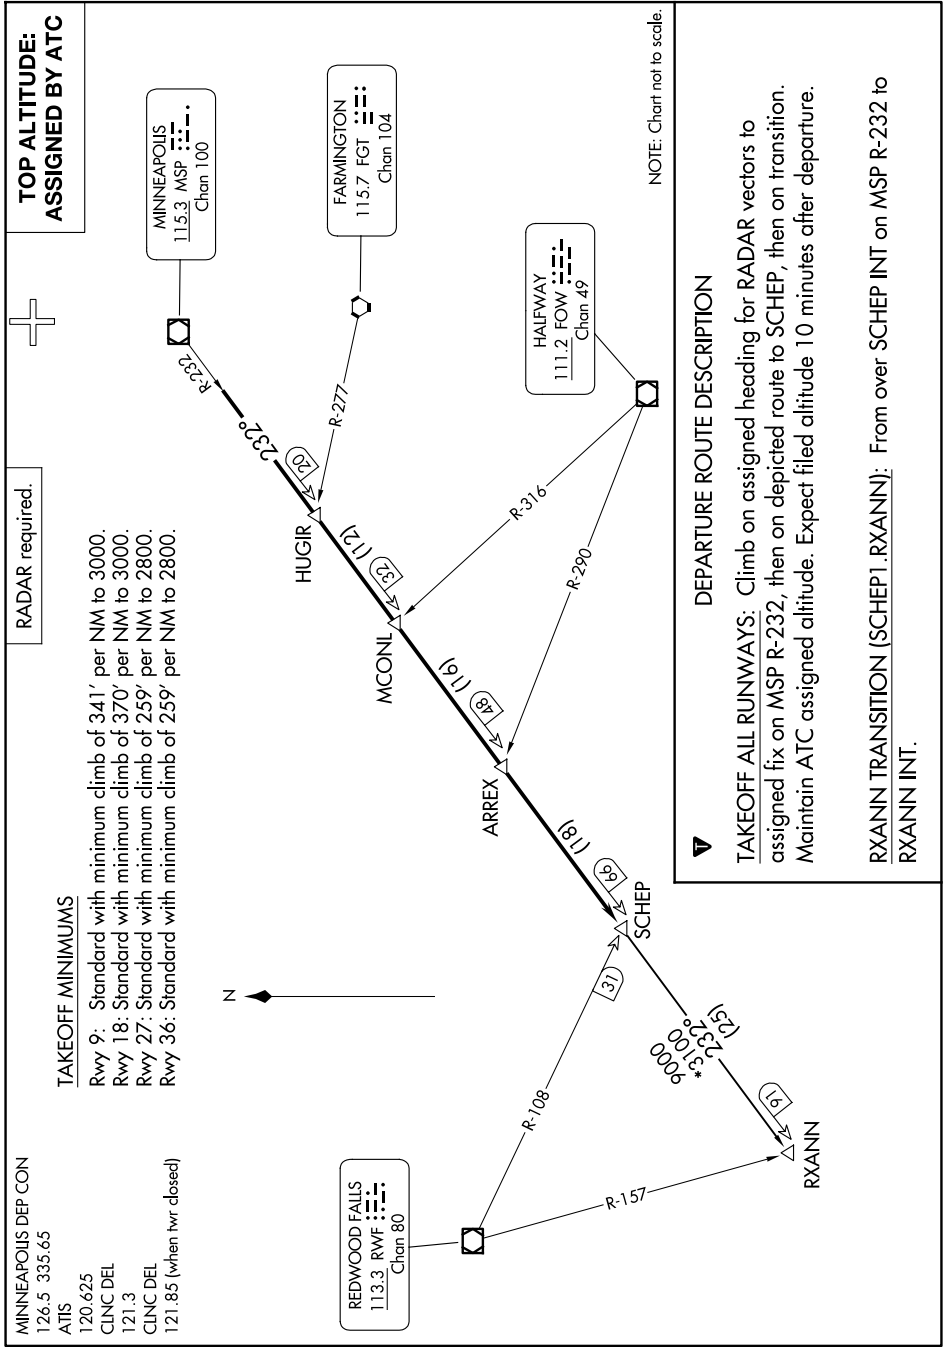

# SCHEP ONE DEPARTURE

NC-1, 17 APR 2025 to 15 MAY 2025

NC-1, 17 APR 2025 to 15 MAY 2025