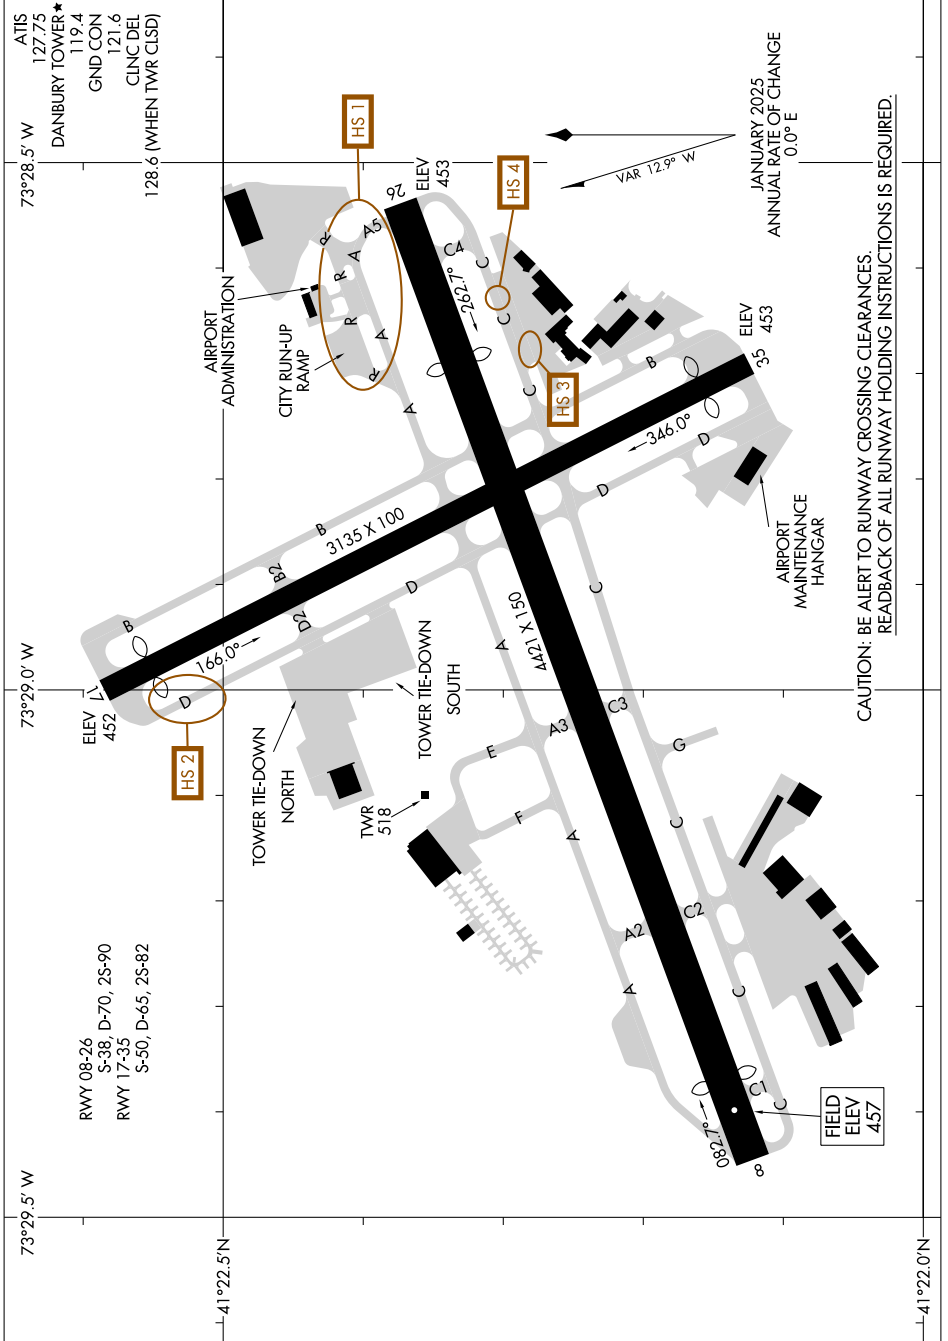

# AIRPORT DIAGRAM

AL-5272 (FAA)

DANBURY MUNI (D.X.R.)  
DANBURY, CONNECTICUT

NE-1, 17 APR 2025 to 15 MAY 2025

NE-1, 17 APR 2025 to 15 MAY 2025