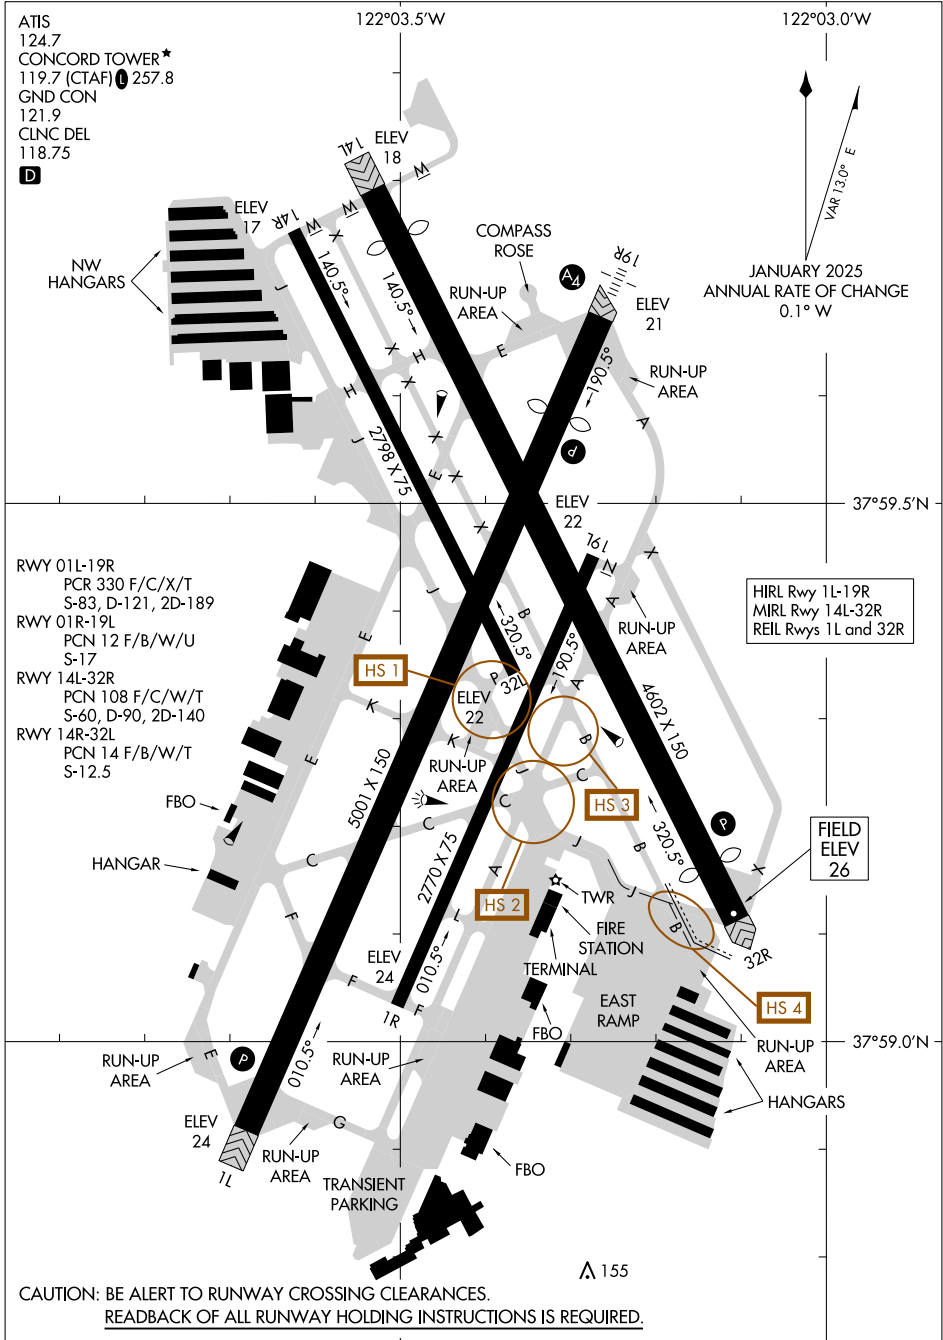

25107

AIRPORT DIAGRAM

BUCHANAN FLD (CCR)
CONCORD, CALIFORNIA

AL-5320 (FAA)

CAUTION: BE ALERT TO RUNWAY CROSSING CLEARANCES.
READEBACK OF ALL RUNWAY HOLDING INSTRUCTIONS IS REQUIRED.

AIRPORT DIAGRAM
 25107

CONCORD, CALIFORNIA
 BUCHANAN FLD (CCR)

SW-2, 17 APR 2025 to 15 MAY 2025

SW-2, 17 APR 2025 to 15 MAY 2025

HIRL Rwy 11L-19R
 MIRL Rwy 14L-32R
 REIL Rwy 11L and 32R

FIELD
 ELEV 26