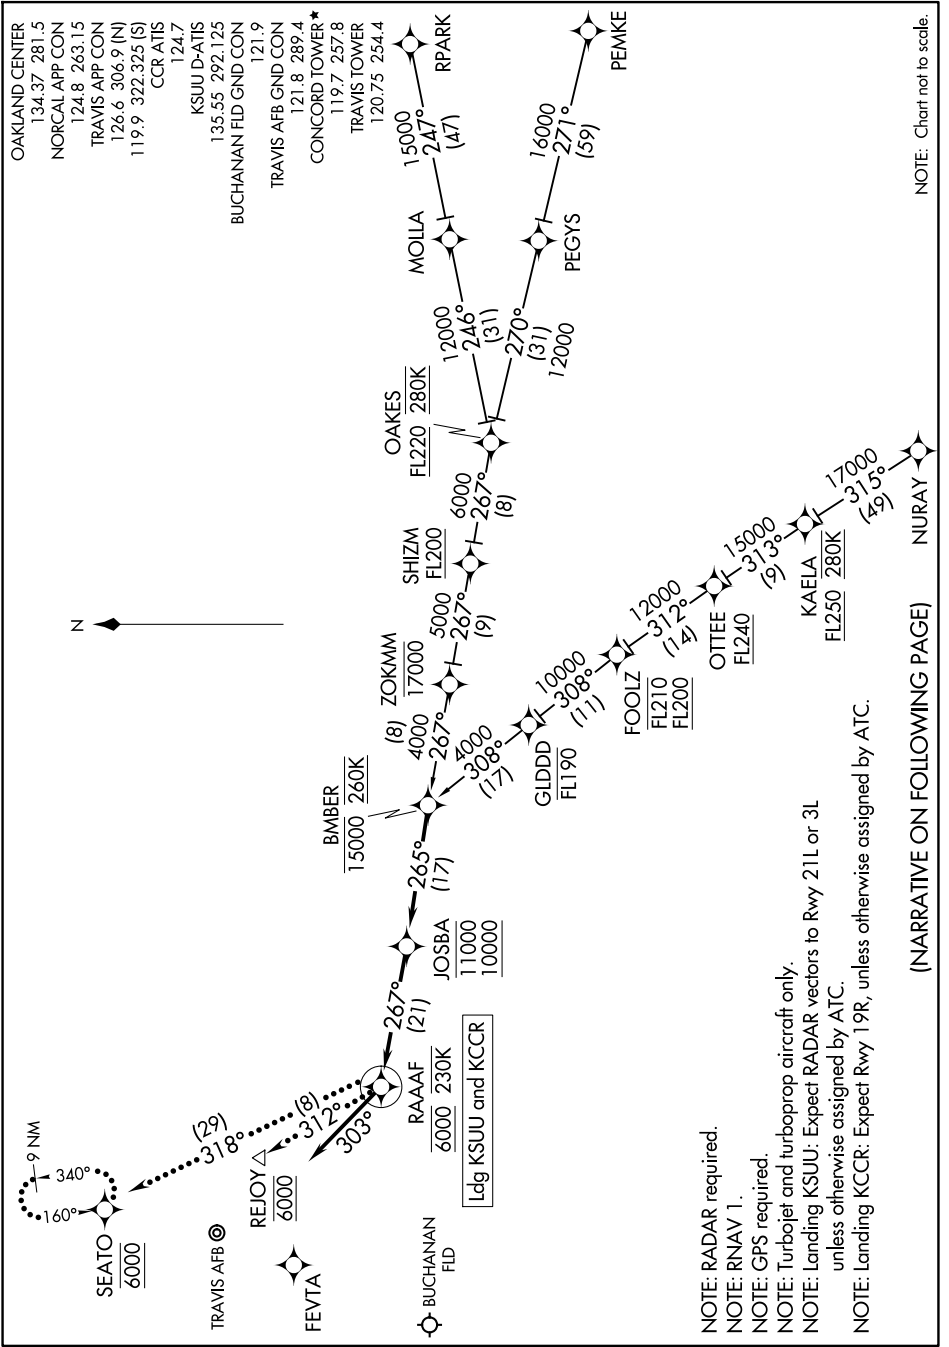

BMBER ONE ARRIVAL (RNAV)

AL-5320 (FAA)

CONCORD, CALIFORNIA

SW-2, 17 APR 2025 to 15 MAY 2025

NOTE: Chart not to scale.

(NARRATIVE ON FOLLOWING PAGE)

SW-2, 17 APR 2025 to 15 MAY 2025

BMBER ONE ARRIVAL (RNAV)

CONCORD, CALIFORNIA