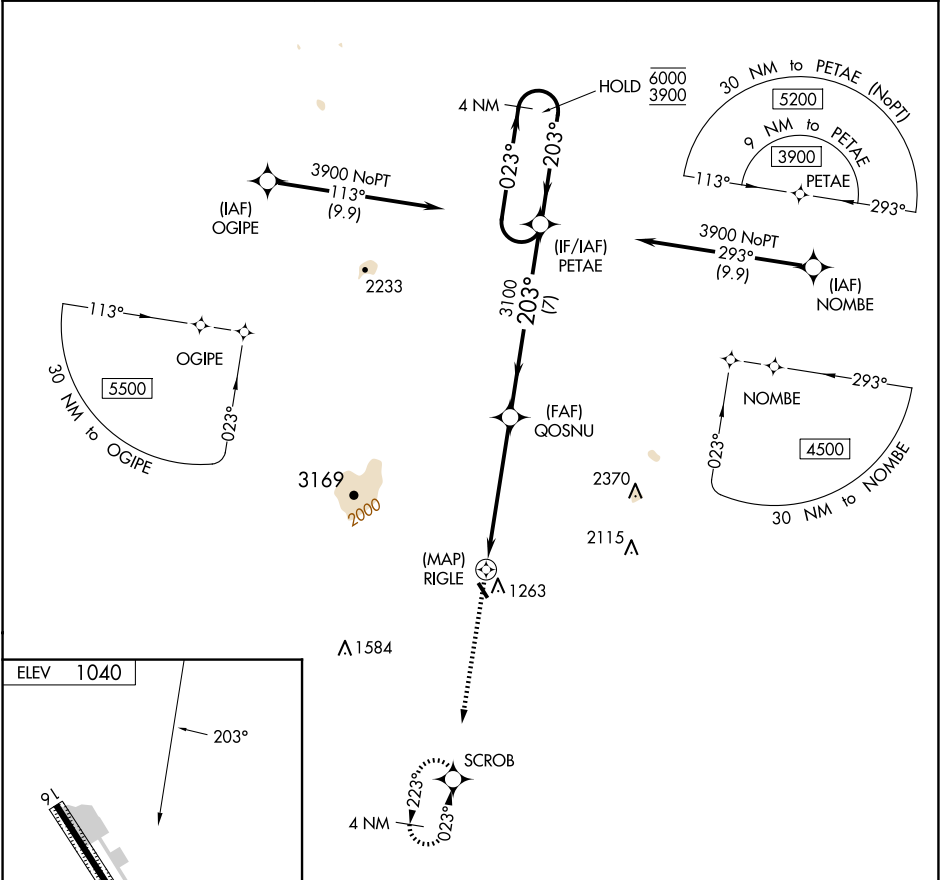

APP CRS	Rwy Idg	N/A
203°	TDZE	N/A
	Apt Elev	1040

# RNAV (GPS)-C

JAFFREY AIRFIELD SILVER RANCH (A/FN)

RNP APCH.		MISSED APPROACH: Climb to 3000 direct SCROB and hold.
ASOS 135.875	BOSTON CENTER 123.75 338.2	UNICOM 122.8 (CTAF)

CATEGORY	A	B	C	D
<b>C</b> CIRCLING	1680-1 640 (700-1)	1840-1 800 (800-1)	NA	

NE-1, 17 APR 2025 to 15 MAY 2025

NE-1, 17 APR 2025 to 15 MAY 2025