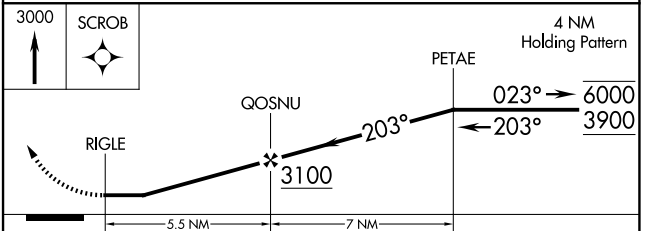

APP CRS	Rwy Idg	N/A
203°	TDZE	N/A
	Apt Elev	1040

# RNAV (GPS)-C

JAFFREY AIRFIELD SILVER RANCH (A/FN)

RNP APCH.		MISSED APPROACH: Climb to 3000 direct SCROB and hold.
ASOS 135.875	BOSTON CENTER 123.75 338.2	UNICOM 122.8 (CTAF)

CATEGORY	A	B	C	D
<b>C</b> CIRCLING	1680-1 640 (700-1)	1840-1 800 (800-1)	NA	