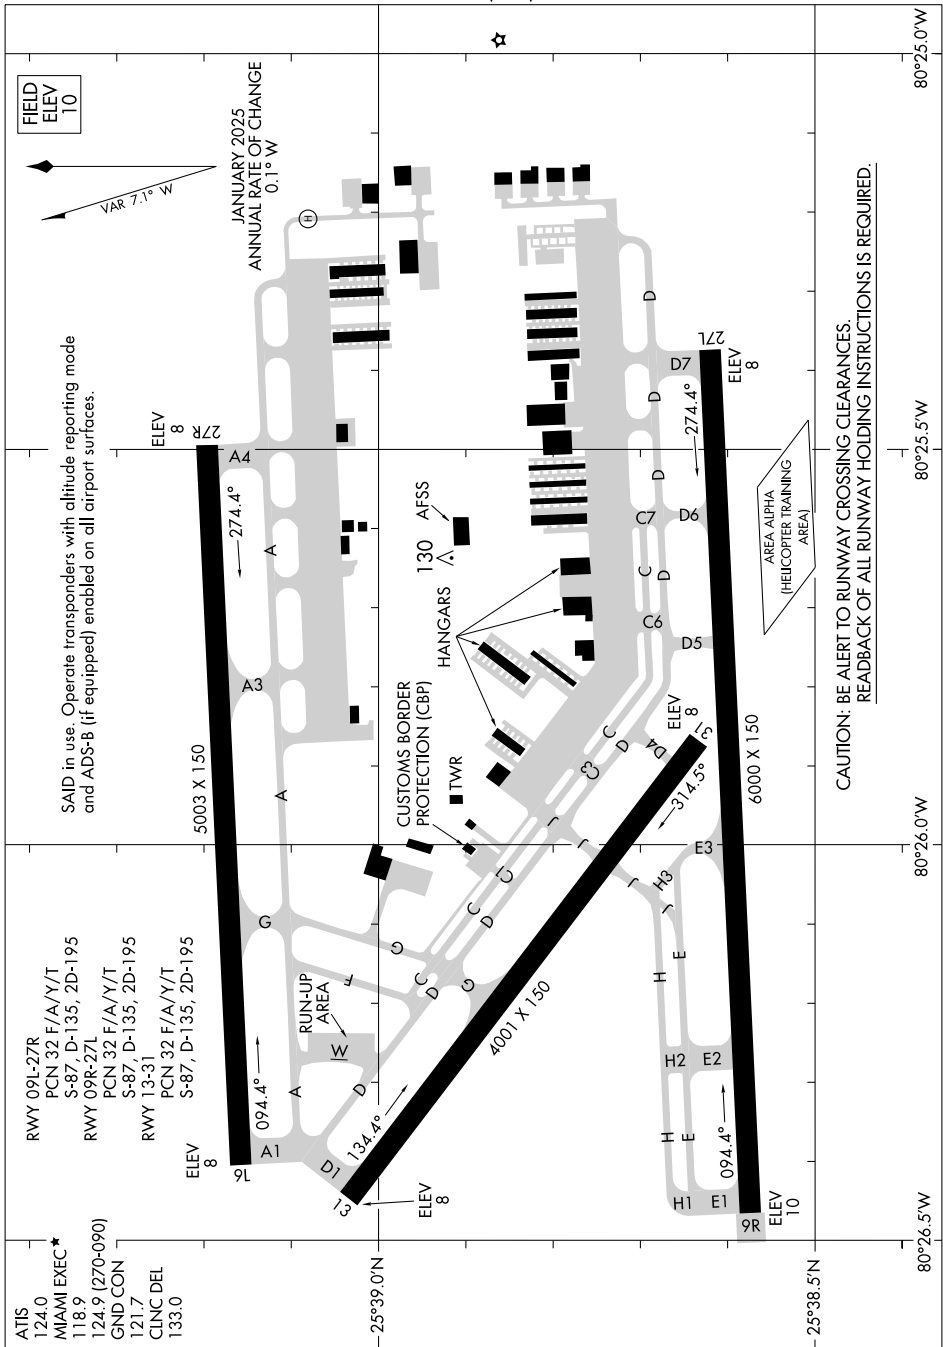

# AIRPORT DIAGRAM

AL-5349 (FAA)

MIAMI EXEC (TMB)  
MIAMI, FLORIDA

SE-3, 17 APR 2025 to 15 MAY 2025

CAUTION: BE ALERT TO RUNWAY CROSSING CLEARANCES.  
READBCK OF ALL RUNWAY HOLDING INSTRUCTIONS IS REQUIRED.

# AIRPORT DIAGRAM

MIAMI, FLORIDA  
MIAMI EXEC (TMB)

SE-3, 17 APR 2025 to 15 MAY 2025