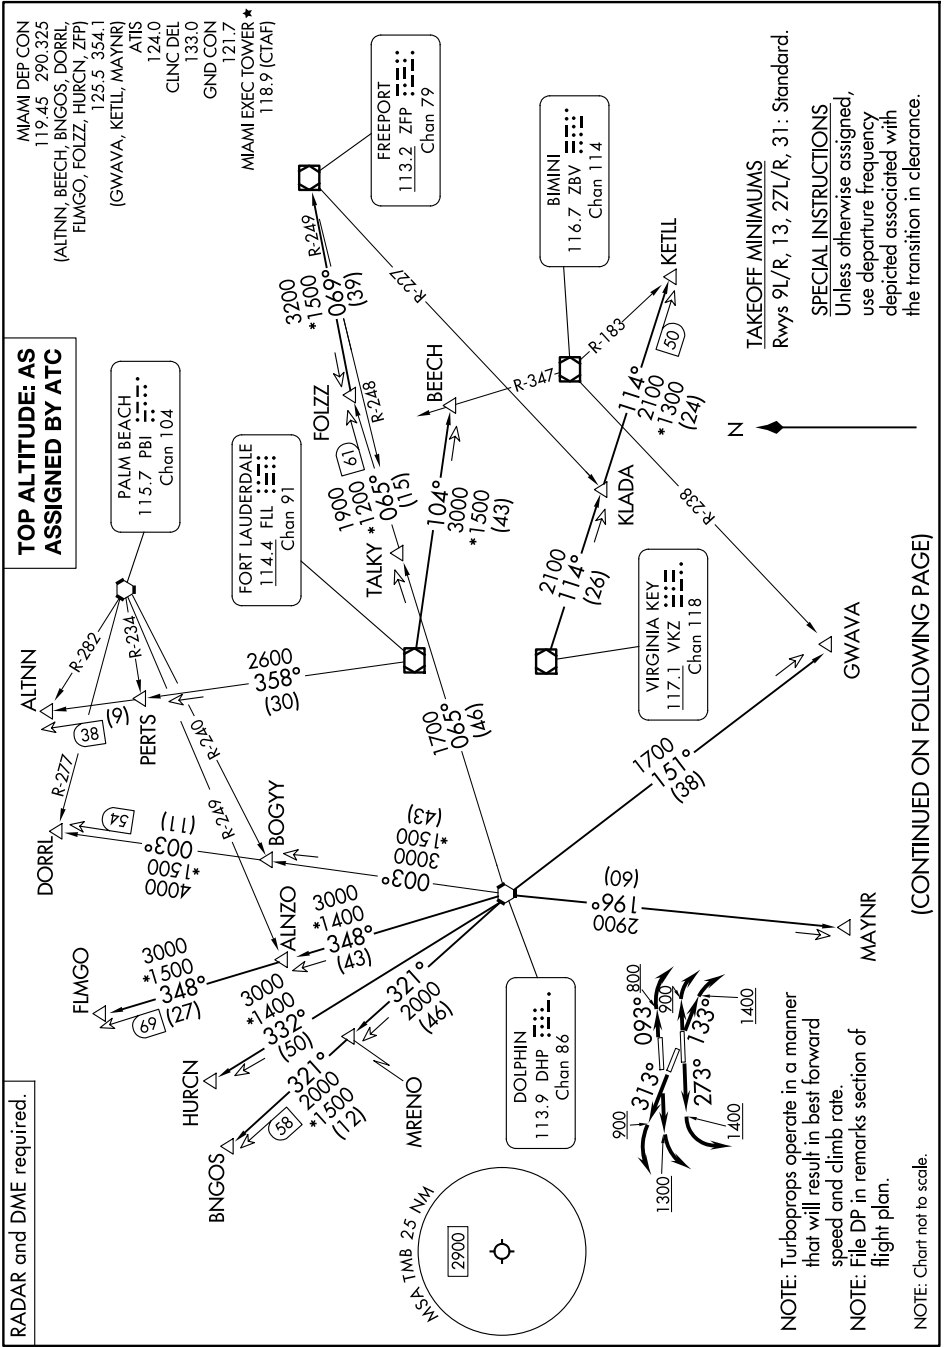

MIAMI TWO DEPARTURE

SE-3, 17 APR 2025 to 15 MAY 2025

(CONTINUED ON FOLLOWING PAGE)

SE-3, 17 APR 2025 to 15 MAY 2025

MIAMI TWO DEPARTURE