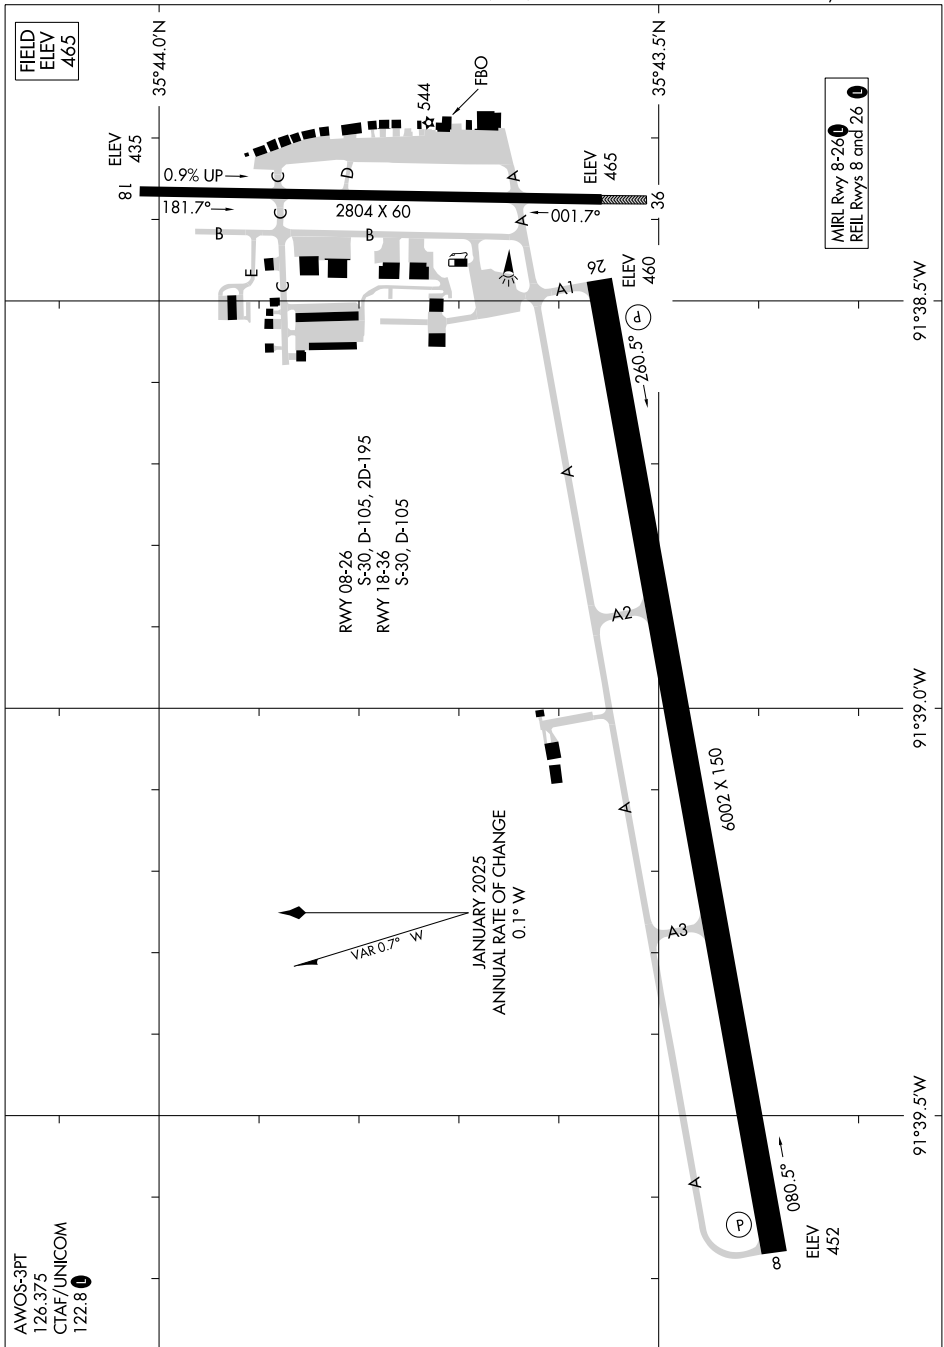

25107

AIRPORT DIAGRAM

AL-5442 (FAA)

BATESVILLE RGNL (BVX)
BATESVILLE, ARKANSAS

SC-1, 17 APR 2025 to 15 MAY 2025

SC-1, 17 APR 2025 to 15 MAY 2025

AIRPORT DIAGRAM

25107

BATESVILLE, ARKANSAS
BATESVILLE RGNL (BVX)