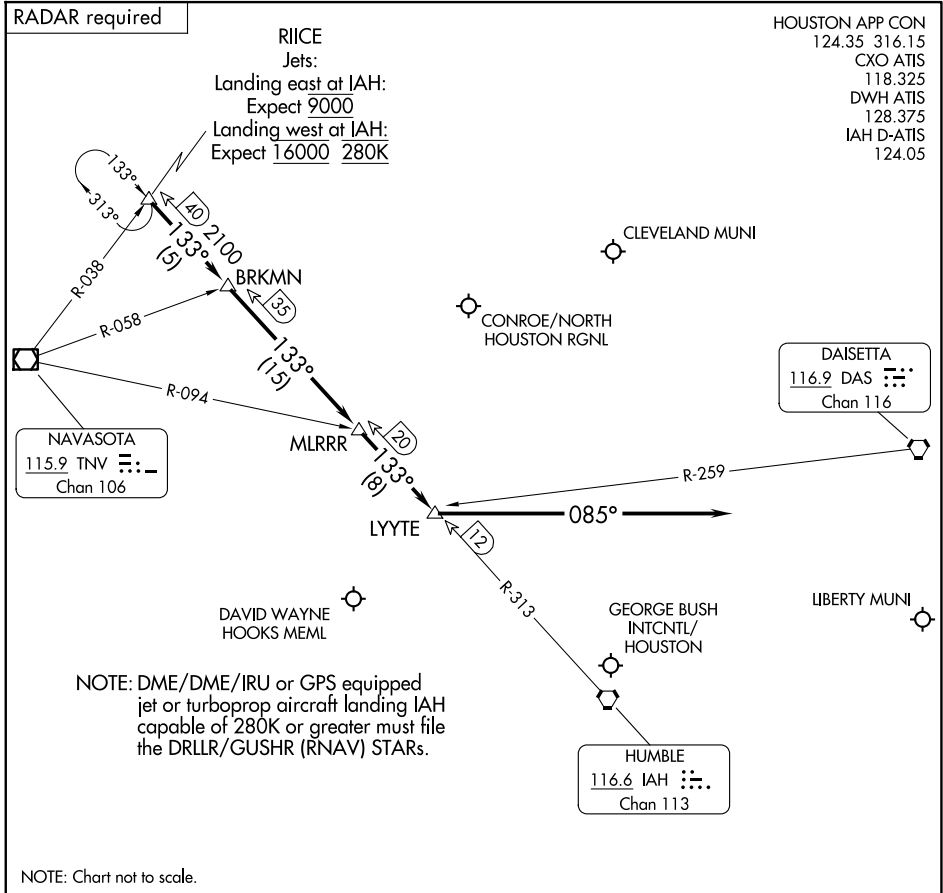

# RIICE ONE ARRIVAL

## Arrival Routes

HOUSTON, TEXAS

SC-5, 17 APR 2025 to 15 MAY 2025

SC-5, 17 APR 2025 to 15 MAY 2025

### ARRIVAL ROUTE DESCRIPTION

GEORGE BUSH INTCNTL/HOUSTON (IAH):

... From over RIICE on IAH R-313 to BRKMN, to MLRRR, to LYYTE.

LANDING RUNWAYS 26L/R or 27:

... Fly heading 085° for vectors to final approach course.

LANDING ALL OTHER RUNWAYS:

... Expect vectors to final approach course at or prior to LYYTE.

FOR ALL OTHER AIRPORTS:

... From over RIICE on IAH R-313 to BRKMN, thence as depicted to LYYTE. Expect vectors to final approach course at or prior to LYYTE.