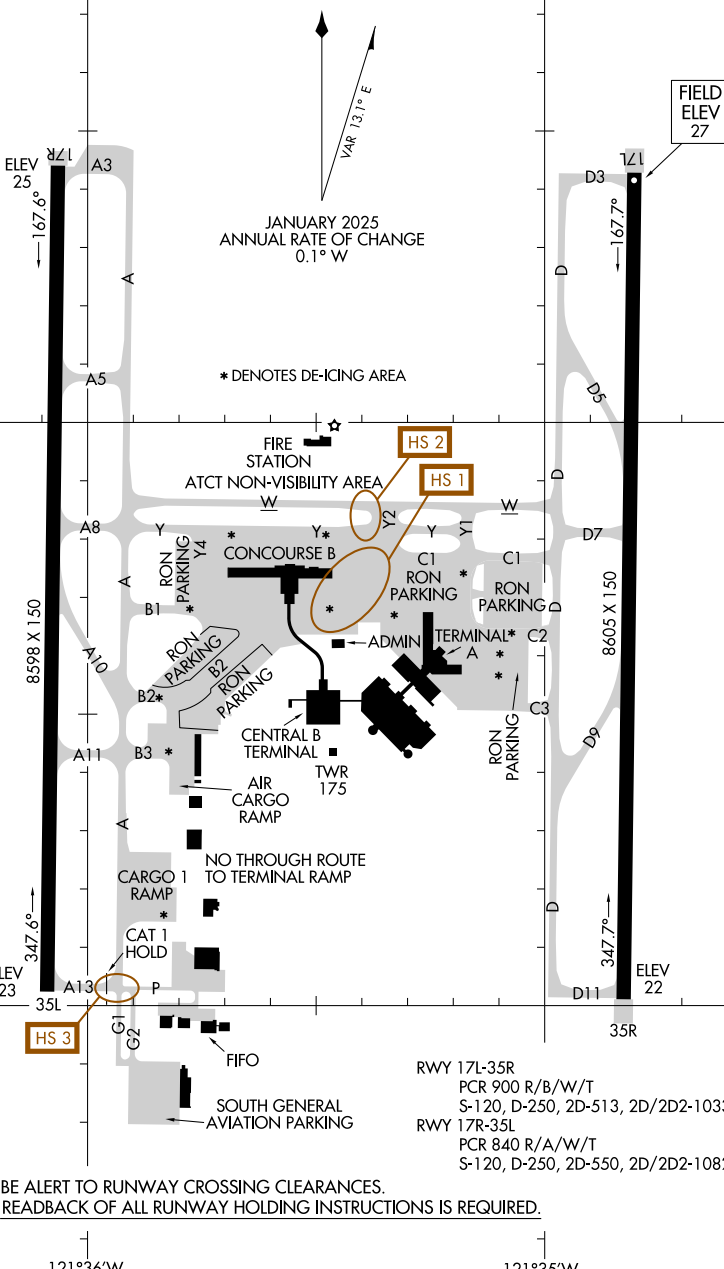

# AIRPORT DIAGRAM

AL-5490 (FAA)

SACRAMENTO INTL (SMF)  
SACRAMENTO, CALIFORNIA

D-ATIS  
126.75  
CAPITOL TOWER  
125.7 256.7  
GND CON  
121.7  
CLNC DEL  
121.1 256.7  
CPDLC  
PDC

SW-2, 17 APR 2025 to 15 MAY 2025

SW-2, 17 APR 2025 to 15 MAY 2025