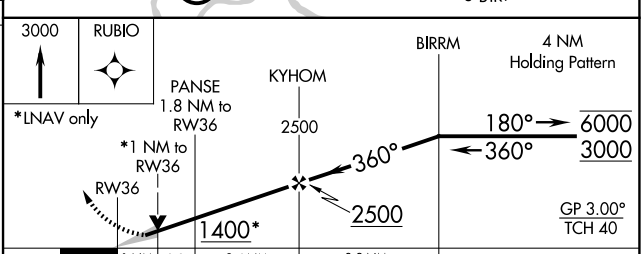

WAAS CH 72804 W36A	APP CRS 360°	Rwy Idg 5503 TDZE 799 Apt Elev 801
--	------------------------	---

RNAV (GPS) RWY 36

FAIRFIELD MUNI (F'FL)

RNP APCH.

⚠ Circling NA to Rwy's 8 and 26. For uncompensated Baro-VNAV systems, LNAV/VNAV NA below -16°C or above 54°C.

MISSED APPROACH: Climb to 3000 direct RUBIO and hold.

AWOS-3 132.025	CHICAGO CENTER 118.15 335.575	UNICOM 122.7 (CTAF)
--------------------------	---	-------------------------------

ELEV 801	TDZE 799
-----------------	-----------------