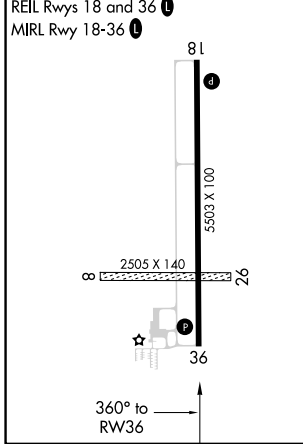

WAAS CH 72804 W36A	APP CRS 360°	Rwy Idg 5503 TDZE 799 Apt Elev 801
--	------------------------	---

RNAV (GPS) RWY 36

FAIRFIELD MUNI (F'FL)

RNP APCH.

⚠ Circling NA to Rwy's 8 and 26. For uncompensated Baro-VNAV systems, LNAV/VNAV NA below -16°C or above 54°C.

MISSED APPROACH: Climb to 3000 direct RUBIO and hold.

AWOS-3 132.025	CHICAGO CENTER 118.15 335.575	UNICOM 122.7 (CTAF)
--------------------------	---	-------------------------------

ELEV 801	TDZE 799
-----------------	-----------------

CATEGORY	A	B	C	D
LPV DA	999- ³ / ₄	200 (200- ³ / ₄)		NA
LNAV/VNAV DA	1049- ³ / ₄	250 (300- ³ / ₄)		NA
LNAV MDA	1140-1	341 (400-1)		NA
C CIRCLING	1200-1 399 (400-1)	1440-1 639 (700-1)	1440-1 ³ / ₄ 639 (700-1 ³ / ₄)	NA