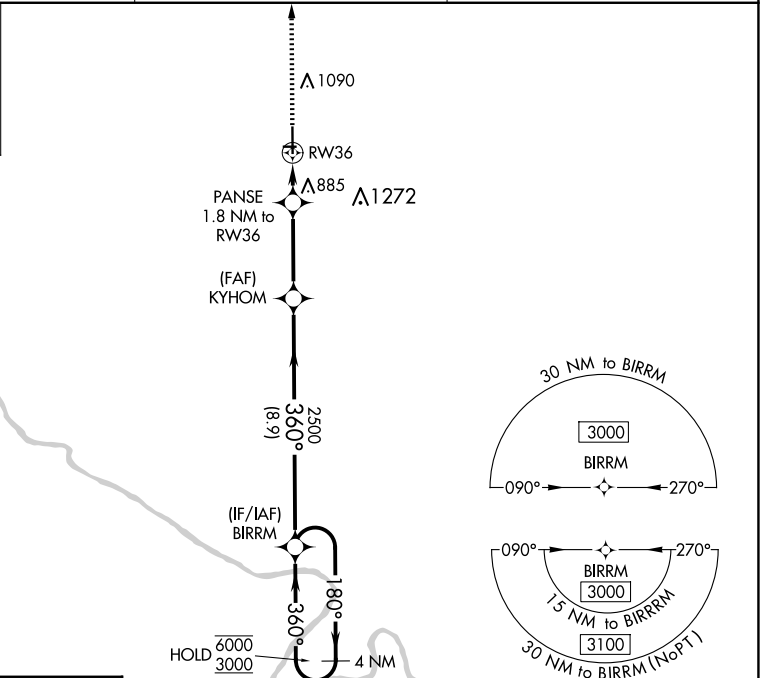

WAAS CH 72804 W36A	APP CRS 360°	Rwy Idg 5503 TDZE 799 Apt Elev 801
--	------------------------	---

RNAV (GPS) RWY 36

FAIRFIELD MUNI (F'FL)

RNP APCH.

⚠ Circling NA to Rwy's 8 and 26. For uncompensated Baro-VNAV systems, LNAV/VNAV NA below -16°C or above 54°C.

MISSED APPROACH: Climb to 3000 direct RUBIO and hold.

AWOS-3 132.025	CHICAGO CENTER 118.15 335.575	UNICOM 122.7 (CTAF)
--------------------------	---	-------------------------------

ELEV 801	TDZE 799
-----------------	-----------------

CATEGORY	A	B	C	D
LPV DA	999- ³ / ₄	200 (200- ³ / ₄)		NA
LNAV/VNAV DA	1049- ³ / ₄	250 (300- ³ / ₄)		NA
LNAV MDA	1140-1	341 (400-1)		NA
C CIRCLING	1200-1 399 (400-1)	1440-1 639 (700-1)	1440-1 ³ / ₄ 639 (700-1 ³ / ₄)	NA

NC-3, 17 APR 2025 to 15 MAY 2025

NC-3, 17 APR 2025 to 15 MAY 2025