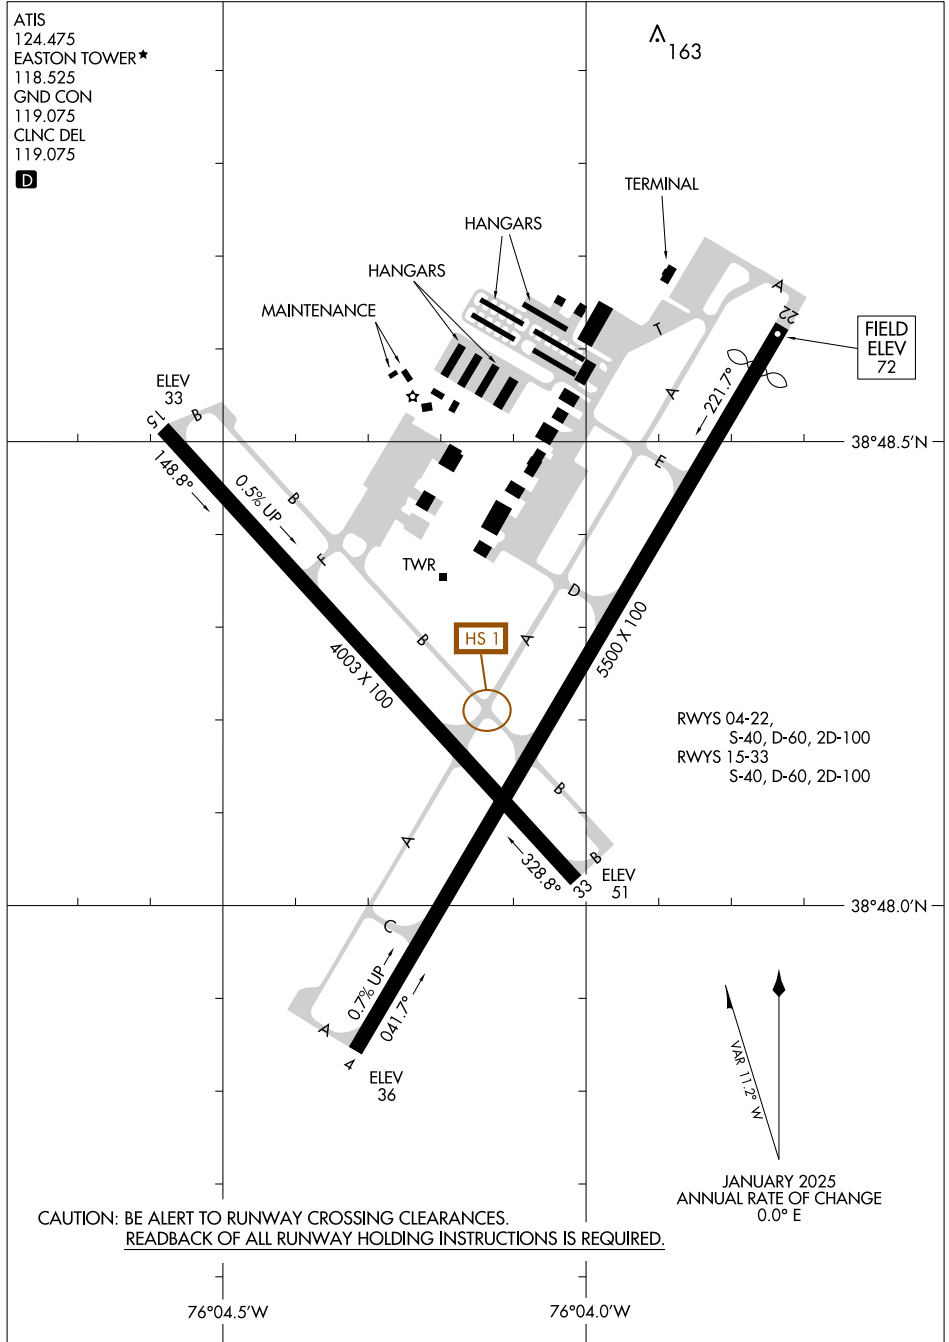

25107

AIRPORT DIAGRAM

AL-5596 (FAA)

EASTON/NEWMAM FLD (E5N)
EASTON, MARYLAND

ATIS
124.475
EASTON TOWER★
118.525
GND CON
119.075
CLNC DEL
119.075

D

NE-3, 17 APR 2025 to 15 MAY 2025

NE-3, 17 APR 2025 to 15 MAY 2025

AIRPORT DIAGRAM

25107

EASTON, MARYLAND
EASTON/NEWMAM FLD (E5N)