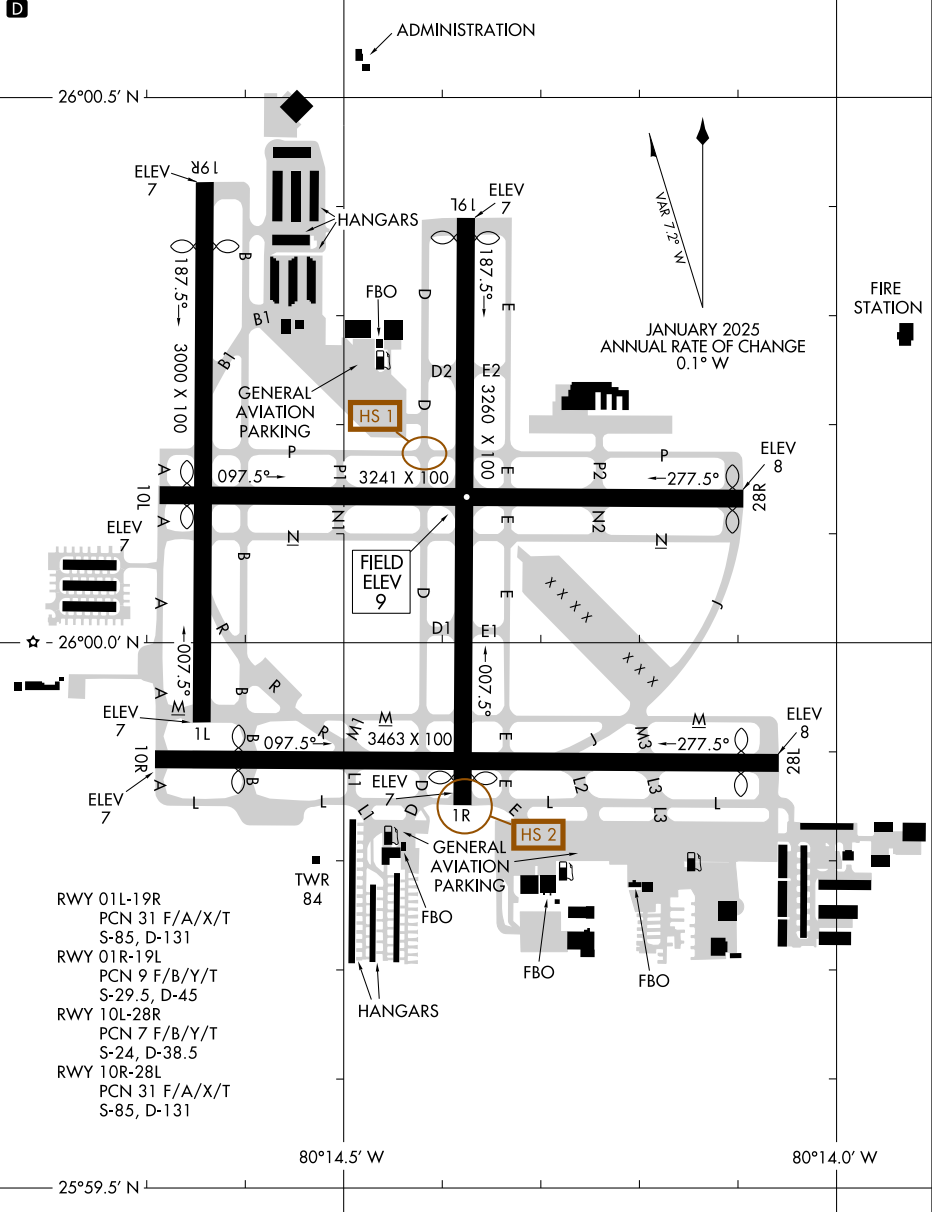

25107

AIRPORT DIAGRAM

AL-5606 (FAA)

NORTH PERRY (HWO)
HOLLYWOOD, FLORIDA

ATIS
135.475
NORTH PERRY TOWER ★
132.1 254.3
GND CON
120.45 254.3

CAUTION: BE ALERT TO RUNWAY CROSSING CLEARANCES.
READBACK OF ALL RUNWAY HOLDING INSTRUCTIONS IS REQUIRED.

SE-3, 17 APR 2025 to 15 MAY 2025

SE-3, 17 APR 2025 to 15 MAY 2025

RWY 01L-19R
PCN 31 F/A/X/T
S-85, D-131

RWY 01R-19L
PCN 9 F/B/Y/T
S-29.5, D-45

RWY 10L-28R
PCN 7 F/B/Y/T
S-24, D-38.5

RWY 10R-28L
PCN 31 F/A/X/T
S-85, D-131

AIRPORT DIAGRAM

HOLLYWOOD, FLORIDA
NORTH PERRY (HWO)

25107