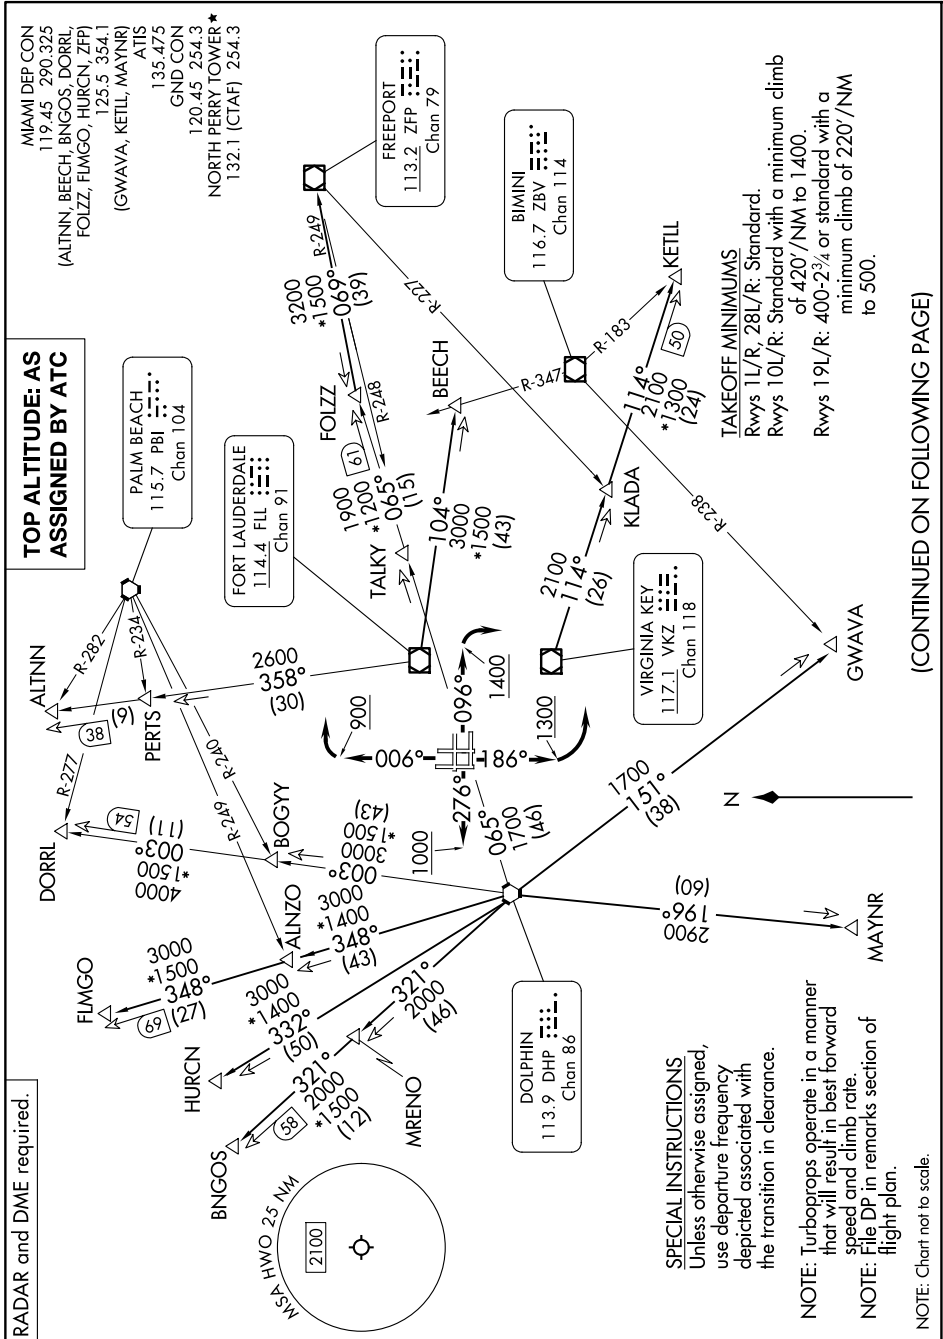

MIAMI TWO DEPARTURE

SE-3, 17 APR 2025 to 15 MAY 2025

(CONTINUED ON FOLLOWING PAGE)

SE-3, 17 APR 2025 to 15 MAY 2025

MIAMI TWO DEPARTURE