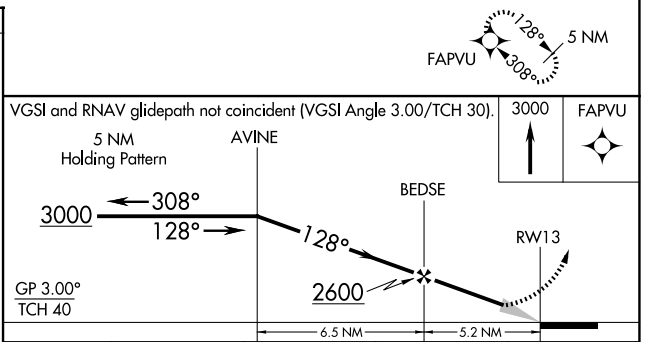

CATEGORY	A	B	C	D
LPV DA	1146-1	250 (300-1)		NA
LNAV/VNAV DA	1210-1	314 (400-1)		NA
LNAV MDA	1360-1	464 (500-1)	1360-1¼ 464 (500-1¼)	NA
CIRCLING	1360-1	460 (500-1)	1480-1½ 580 (600-1½)	NA