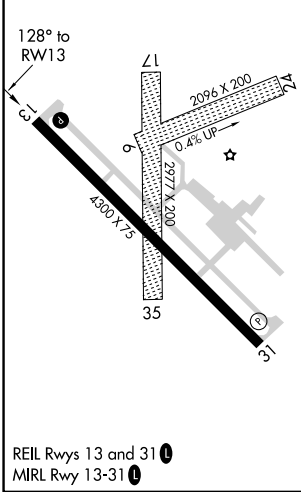

WAAS CH 72704 W13A	APP CRS 128°	Rwy ldg 4300 TDZE 896 Apt Elev 900
--	------------------------	---

RNAV (GPS) RWY 13

CROOKSTON MUNI/KIRKWOOD FLD (CKN)

RNP APCH.

▼ Baro-VNAV NA when using Grand Forks altimeter setting. For uncompensated Baro-VNAV systems, LNAV/VNAV NA below -16°C (4°F) or above 54°C (130°F). When local altimeter setting not received, use Grand Forks altimeter setting and increase LPV DA to 1208 feet and LNAV/VNAV DA to 1272 feet; increase all MDA's 80 feet and Circling Cat C visibility ¼ SM. Circling Rwy's 6, 24, 17, 35 NA at night.

MISSED APPROACH: Climb to 3000 direct FAPVU and hold.

AWOS-3 126.425	GRAND FORKS APP CON ★ 118.1 318.1	UNICOM 122.7 (CTAF) ①
--------------------------	---	---------------------------------

NC-1, 17 APR 2025 to 15 MAY 2025

NC-1, 17 APR 2025 to 15 MAY 2025

ELEV 900	TDZE 896
----------	----------

CATEGORY	A	B	C	D
LPV DA	1146-1	250 (300-1)		NA
LNAV/VNAV DA	1210-1	314 (400-1)		NA
LNAV MDA	1360-1	464 (500-1)	1360-1¼ 464 (500-1¼)	NA
CIRCLING	1360-1	460 (500-1)	1480-1½ 580 (600-1½)	NA