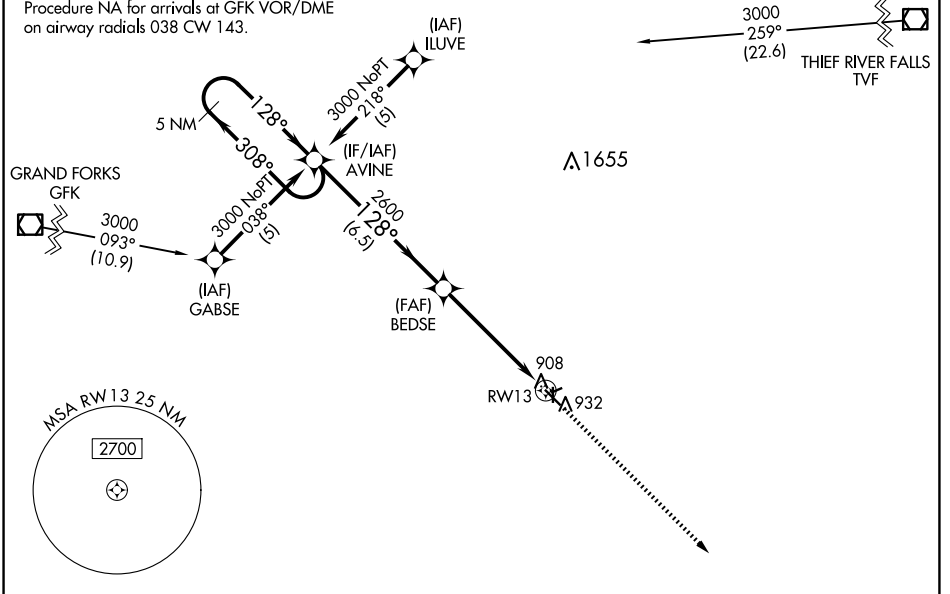

WAAS CH 72704 W13A	APP CRS 128°	Rwy ldg 4300 TDZE 896 Apt Elev 900
--	------------------------	---

RNAV (GPS) RWY 13

CROOKSTON MUNI/KIRKWOOD FLD (CKN)

RNP APCH.

▼ Baro-VNAV NA when using Grand Forks altimeter setting. For uncompensated Baro-VNAV systems, LNAV/VNAV NA below -16°C (4°F) or above 54°C (130°F). When local altimeter setting not received, use Grand Forks altimeter setting and increase LPV DA to 1208 feet and LNAV/VNAV DA to 1272 feet; increase all MDA's 80 feet and Circling Cat C visibility ¼ SM. Circling Rwy's 6, 24, 17, 35 NA at night.

MISSED APPROACH: Climb to 3000 direct FAPVU and hold.

AWOS-3 126.425	GRAND FORKS APP CON ★ 118.1 318.1	UNICOM 122.7 (CTAF) ①
--------------------------	---	---------------------------------

NC-1, 17 APR 2025 to 15 MAY 2025

NC-1, 17 APR 2025 to 15 MAY 2025

ELEV 900	TDZE 896
----------	----------

CATEGORY	A	B	C	D
LPV DA	1146-1	250 (300-1)		NA
LNAV/VNAV DA	1210-1	314 (400-1)		NA
LNAV MDA	1360-1	464 (500-1)	1360-1¼ 464 (500-1¼)	NA
CIRCLING	1360-1	460 (500-1)	1480-1½ 580 (600-1½)	NA