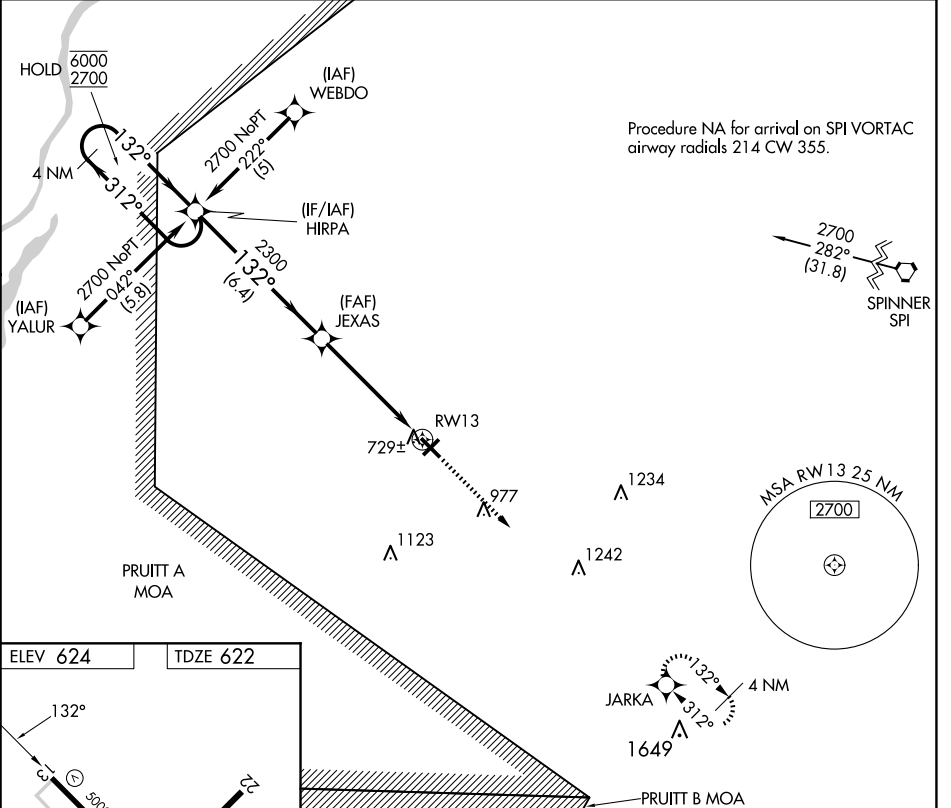

APP CRS	Rwy Idg	5000
132°	TDZE	622
	Apt Elev	624

RNAV (GPS) RWY 13

JACKSONVILLE MUNI (IJX)

RNP APCH - GPS.		MISSED APPROACH: Climb to 2700 direct JARKA and hold.	
-----------------	--	---	--

AWOS-3PT 120.525	SAINT LOUIS APP CON ★ 126.15 323.0	CLNC DEL 118.45	UNICOM 122.8 (CTAF) 0
----------------------------	--	---------------------------	--

CATEGORY	A	B	C	D
LNAV MDA	980-1 358 (400-1)			
CIRCLING	1040-1 416 (500-1)	1080-1 456 (500-1)	1280-1¾ 656 (700-1¾)	1360-2¼ 736 (800-2¼)

EC-3, 17 APR 2025 to 15 MAY 2025

EC-3, 17 APR 2025 to 15 MAY 2025