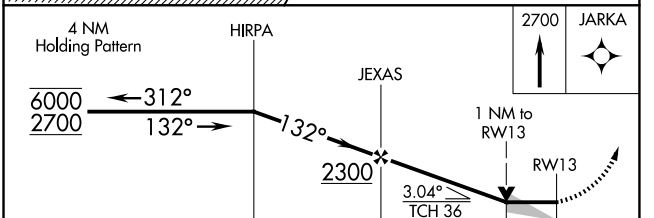

CATEGORY	A	B	C	D
LNAV MDA	980-1 358 (400-1)			
CIRCLING	1040-1 416 (500-1)	1080-1 456 (500-1)	1280-1¾ 656 (700-1¾)	1360-2¼ 736 (800-2¼)

EC-3, 17 APR 2025 to 15 MAY 2025

EC-3, 17 APR 2025 to 15 MAY 2025