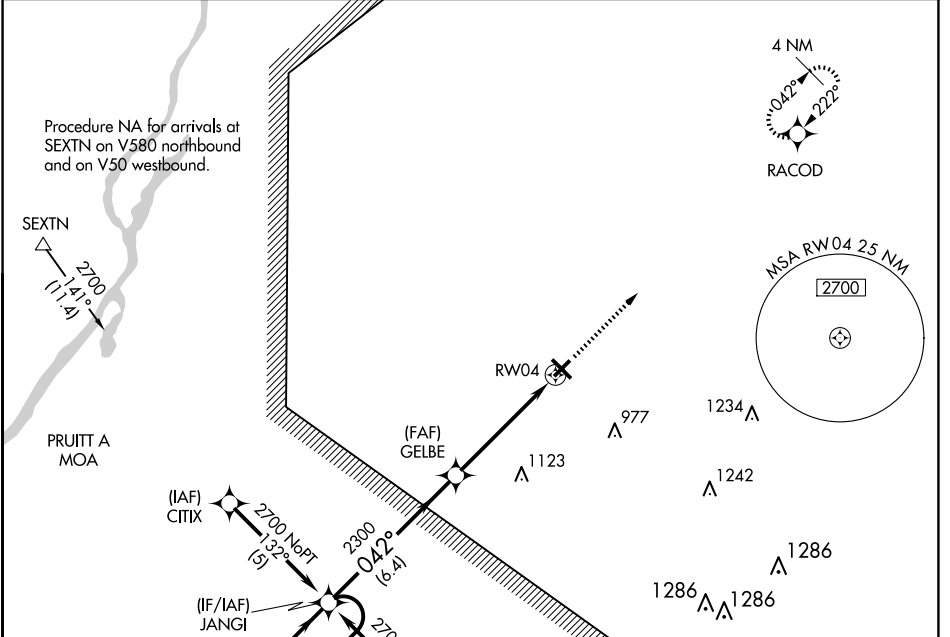

APP CRS	Rwy Idg	4001
042°	TDZE	620
	Apt Elev	624

RNAV (GPS) RWY 4

JACKSONVILLE MUNI (IJX)

RNP APCH.

▼
▲ Rwy 4 helicopter visibility reduction below ¾ SM NA.

MISSED APPROACH: Climb to 2700 direct RACOD and hold.

AWOS-3PT 120.525	SAINT LOUIS APP CON ★ 126.15 323.0	CLNC DEL 118.45	UNICOM 122.8 (CTAF) 0
----------------------------	--	---------------------------	---------------------------------

ELEV 624	TDZE 620
----------	----------

CATEGORY	A	B	C	D
LNAV MDA	1220-1	600 (600-1)	1220-1¾	600 (600-1¾)
CIRCLING	1220-1	596 (600-1)	1280-1¾ 656 (700-1¾)	1360-2¼ 736 (800-2¼)

EC-3, 17 APR 2025 to 15 MAY 2025

EC-3, 17 APR 2025 to 15 MAY 2025