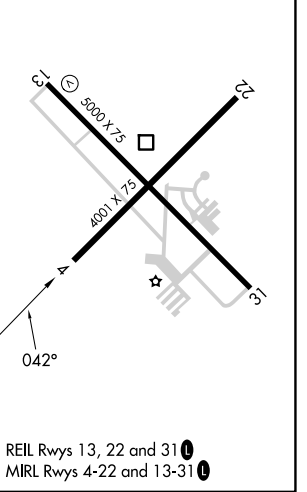

APP CRS	Rwy Idg	4001
042°	TDZE	620
	Apt Elev	624

RNAV (GPS) RWY 4

JACKSONVILLE MUNI (IJX)

RNP APCH.

▼
▲ Rwy 4 helicopter visibility reduction below ¾ SM NA.

MISSED APPROACH: Climb to 2700 direct RACOD and hold.

CATEGORY	A	B	C	D
LNAV MDA	1220-1	600 (600-1)	1220-1¾	600 (600-1¾)
CIRCLING	1220-1	596 (600-1)	1280-1¾ 656 (700-1¾)	1360-2¼ 736 (800-2¼)

EC-3, 17 APR 2025 to 15 MAY 2025

EC-3, 17 APR 2025 to 15 MAY 2025