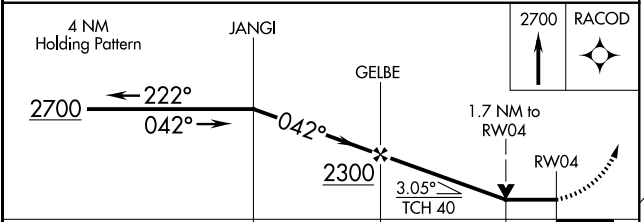

APP CRS	Rwy Idg	4001
042°	TDZE	620
	Apt Elev	624

RNAV (GPS) RWY 4

JACKSONVILLE MUNI (IJX)

RNP APCH.

▼
▲ Rwy 4 helicopter visibility reduction below ¾ SM NA.

MISSED APPROACH: Climb to 2700 direct RACOD and hold.

CATEGORY	A	B	C	D
LNAV MDA	1220-1	600 (600-1)	1220-1¾	600 (600-1¾)
CIRCLING	1220-1	596 (600-1)	1280-1¾ 656 (700-1¾)	1360-2¼ 736 (800-2¼)

EC-3, 17 APR 2025 to 15 MAY 2025

EC-3, 17 APR 2025 to 15 MAY 2025