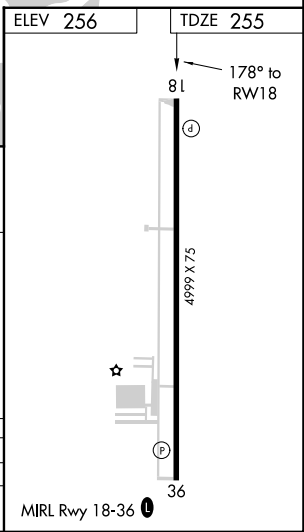

APP CRS	Rwy Idg	<b>4999</b>
<b>178°</b>	TDZE	<b>255</b>
	Apt Elev	<b>256</b>

# RNAV (GPS) RWY 18

BLYTHEVILLE MUNI (HKA)

RNP APCH-GPS.	MISSED APPROACH: Climb to 2500 direct JIMIN and hold.
---------------	---

ASOS <b>135.025</b>	MEMPHIS CENTER <b>134.65 316.15</b>	UNICOM <b>123.05 (CTAF) 0</b>
------------------------	--	----------------------------------