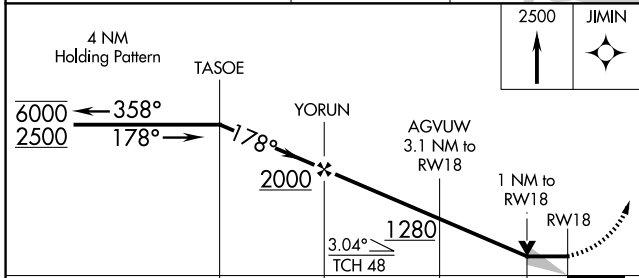

APP CRS	Rwy Idg	<b>4999</b>
<b>178°</b>	TDZE	<b>255</b>
	Apt Elev	<b>256</b>

# RNAV (GPS) RWY 18

BLYTHEVILLE MUNI (HKA)

RNP APCH-GPS.	MISSED APPROACH: Climb to 2500 direct JIMIN and hold.
---------------	---

ASOS <b>135.025</b>	MEMPHIS CENTER <b>134.65 316.15</b>	UNICOM <b>123.05 (CTAF) 0</b>
------------------------	--	----------------------------------