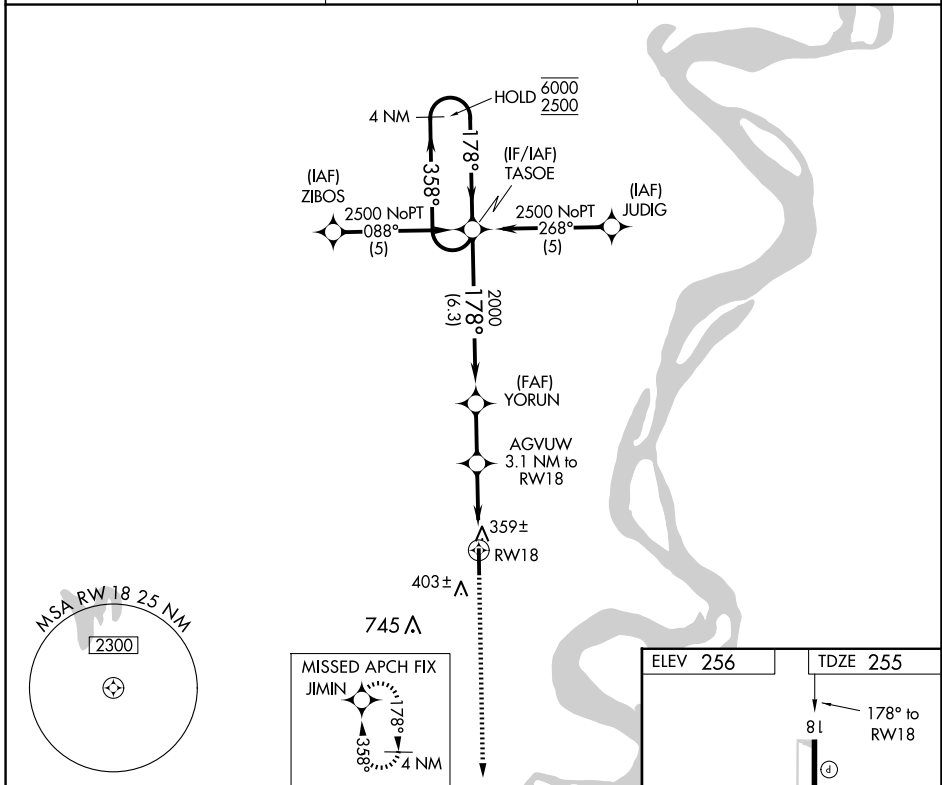

APP CRS	Rwy Idg	<b>4999</b>
<b>178°</b>	TDZE	<b>255</b>
	Apt Elev	<b>256</b>

# RNAV (GPS) RWY 18

BLYTHEVILLE MUNI (HKA)

RNP APCH-GPS.	MISSED APPROACH: Climb to 2500 direct JIMIN and hold.
---------------	---

ASOS <b>135.025</b>	MEMPHIS CENTER <b>134.65 316.15</b>	UNICOM <b>123.05 (CTAF) 0</b>
------------------------	--	----------------------------------

CATEGORY	A	B	C	D
LNAV MDA	620-1	365 (400-1)	NA	NA
CIRCLING	760-1 504 (600-1)	780-1 524 (600-1)	NA	NA

SC-1, 17 APR 2025 to 15 MAY 2025

SC-1, 17 APR 2025 to 15 MAY 2025