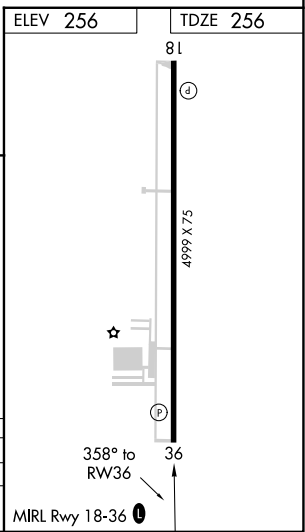

APP CRS	Rwy Idg	4999
358°	TDZE	256
	Apt Elev	256

RNAV (GPS) RWY 36

BLYTHEVILLE MUNI (HKA)

RNP APCH-GPS.	MISSED APPROACH: Climb to 2500 direct TASOE and hold.
Rwy 36 helicopter visibility reduction below 3/4 SM NA.	

ASOS 135.025	MEMPHIS CENTER 134.65 316.15	UNICOM 123.05 (CTAF) 0

CATEGORY	A	B	C	D
LNAV MDA	620-1	364 (400-1)	NA	
CIRCLING	760-1 504 (600-1)	780-1 524 (600-1)	NA	

SC-1, 17 APR 2025 to 15 MAY 2025

SC-1, 17 APR 2025 to 15 MAY 2025