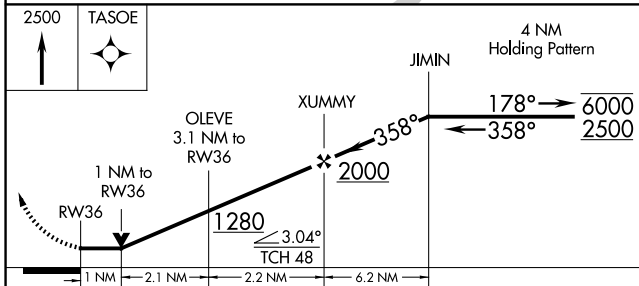

APP CRS	Rwy Idg	4999
358°	TDZE	256
	Apt Elev	256

RNAV (GPS) RWY 36

BLYTHEVILLE MUNI (HKA)

RNP APCH-GPS.	MISSED APPROACH: Climb to 2500 direct TASOE and hold.
Rwy 36 helicopter visibility reduction below 3/4 SM NA.	

ASOS 135.025	MEMPHIS CENTER 134.65 316.15	UNICOM 123.05 (CTAF) 0

CATEGORY	A	B	C	D
LNAV MDA	620-1	364 (400-1)	NA	
CIRCLING	760-1 504 (600-1)	780-1 524 (600-1)	NA	

SC-1, 17 APR 2025 to 15 MAY 2025

SC-1, 17 APR 2025 to 15 MAY 2025