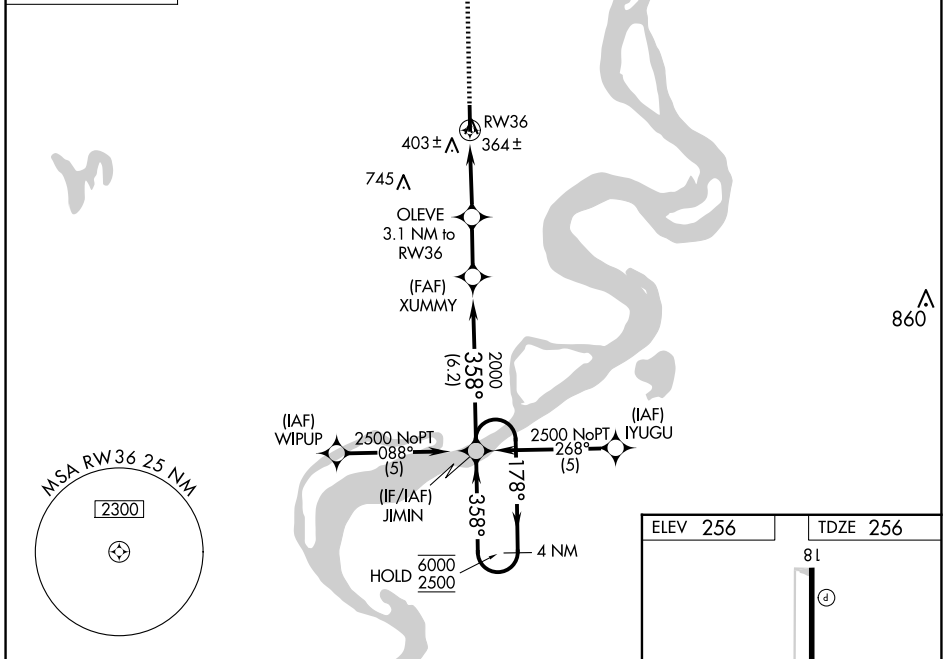

APP CRS	Rwy Idg	4999
358°	TDZE	256
	Apt Elev	256

RNAV (GPS) RWY 36

BLYTHEVILLE MUNI (HKA)

RNP APCH-GPS.	MISSED APPROACH: Climb to 2500 direct TASOE and hold.
Rwy 36 helicopter visibility reduction below 3/4 SM NA.	

ASOS 135.025	MEMPHIS CENTER 134.65 316.15	UNICOM 123.05 (CTAF) 0
------------------------	--	----------------------------------

CATEGORY	A	B	C	D
LNAV MDA	620-1	364 (400-1)	NA	
CIRCLING	760-1 504 (600-1)	780-1 524 (600-1)	NA	

SC-1, 17 APR 2025 to 15 MAY 2025

SC-1, 17 APR 2025 to 15 MAY 2025