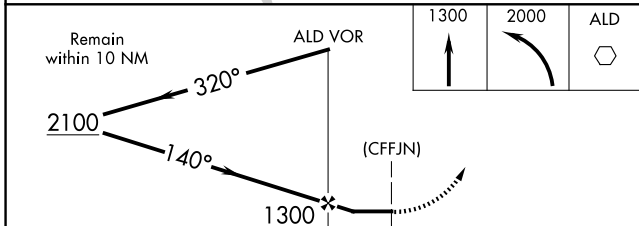

VOR ALD 116.7	APP CRS 140°	Rwy Idg TDZE Apt Elev	N/A N/A 162
-------------------------	------------------------	-----------------------------	--

VOR-A

ALLEDALE COUNTY (A.Q.X)

⚠ When local altimeter setting not received, use Augusta Rgnl at Bush Fld altimeter setting.

MISSED APPROACH: Climb to 1300, then climbing left turn to 2000 direct ALD VOR and hold.

AWOS-3PT 118.95	JACKSONVILLE CENTER 132.925 363.2	UNICOM 122.8 (CTAF)
---------------------------	---	-------------------------------

SE-2, 17 APR 2025 to 15 MAY 2025

SE-2, 17 APR 2025 to 15 MAY 2025

CATEGORY	A	B	C	D	FAF to MAP 1.1 NM					
C CIRCLING	860-1	698 (700-1)	NA		Knots	60	90	120	150	180
					Min:Sec	1:06	0:44	0:33	0:26	0:22