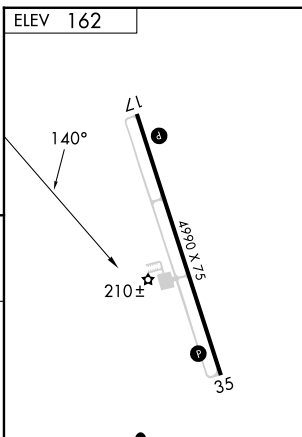

VOR ALD 116.7	APP CRS 140°	Rwy Idg TDZE Apt Elev	N/A N/A 162
-------------------------	------------------------	-----------------------------	--

VOR-A

ALLEDALE COUNTY (A.Q.X)

⚠ When local altimeter setting not received, use Augusta Rgnl at Bush Fld altimeter setting.

MISSED APPROACH: Climb to 1300, then climbing left turn to 2000 direct ALD VOR and hold.

AWOS-3PT 118.95	JACKSONVILLE CENTER 132.925 363.2	UNICOM 122.8 (CTAF)
---------------------------	---	-------------------------------

SE-2, 17 APR 2025 to 15 MAY 2025

SE-2, 17 APR 2025 to 15 MAY 2025

CATEGORY	A	B	C	D	FAF to MAP 1.1 NM					
C CIRCLING	860-1	698 (700-1)	NA		Knots	60	90	120	150	180
					Min:Sec	1:06	0:44	0:33	0:26	0:22