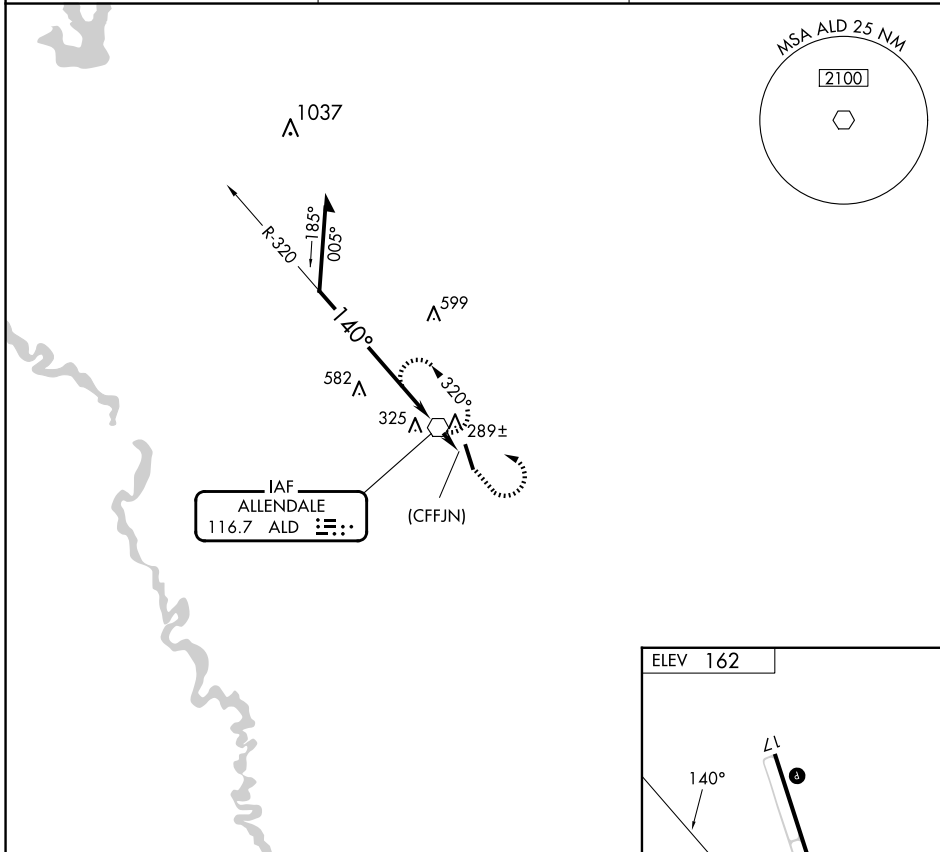

VOR ALD 116.7	APP CRS 140°	Rwy Idg TDZE Apt Elev	N/A N/A 162
-------------------------	------------------------	-----------------------------	--

VOR-A

ALLEDALE COUNTY (A.Q.X)

⚠ When local altimeter setting not received, use Augusta Rgnl at Bush Fld altimeter setting.

MISSED APPROACH: Climb to 1300, then climbing left turn to 2000 direct ALD VOR and hold.

AWOS-3PT 118.95	JACKSONVILLE CENTER 132.925 363.2	UNICOM 122.8 (CTAF)
---------------------------	---	-------------------------------

SE-2, 17 APR 2025 to 15 MAY 2025

SE-2, 17 APR 2025 to 15 MAY 2025

CATEGORY	A	B	C	D	FAF to MAP 1.1 NM					
C CIRCLING	860-1	698 (700-1)	NA		Knots	60	90	120	150	180
					Min:Sec	1:06	0:44	0:33	0:26	0:22