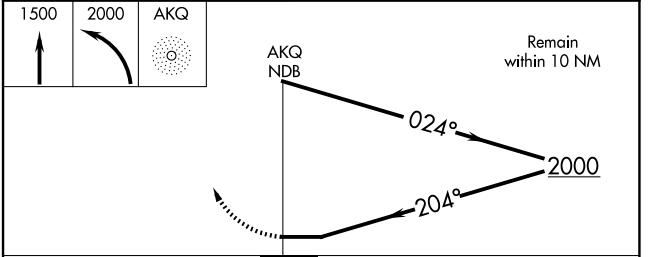

CATEGORY	A	B	C	D
S-20		1120-3	1010 (1100-3)	
CIRCLING		1120-3	1009 (1100-3)	

WAKEFIELD, VIRGINIA
Amdt 5 17AUG17

36°59'N-77°00'W

WAKEFIELD MUNI (AKQ)
NDB RWY 20

NE-3, 17 APR 2025 to 15 MAY 2025

NE-3, 17 APR 2025 to 15 MAY 2025