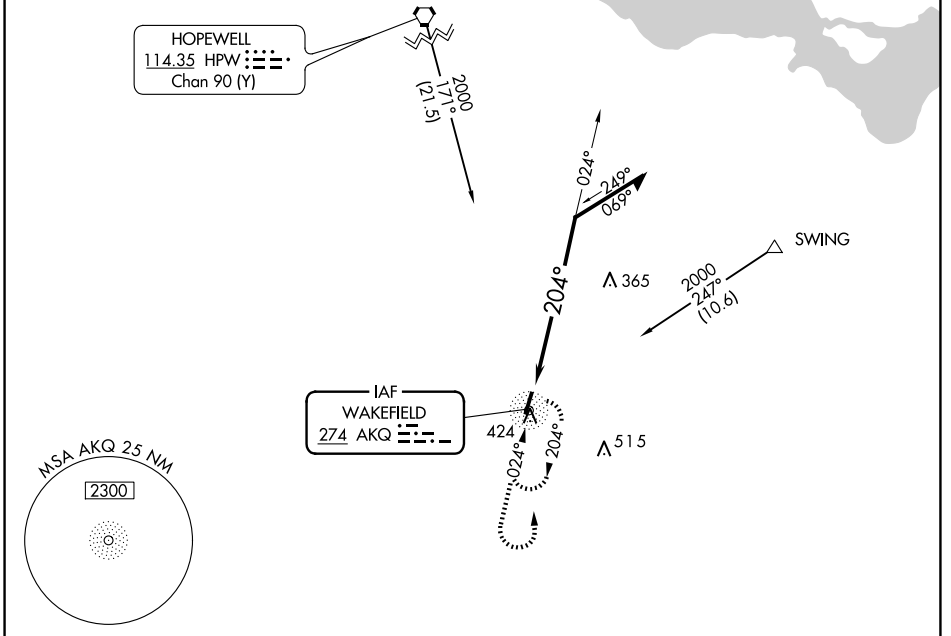

WAKEFIELD, VIRGINIA

AL-5781 (FAA)

23278

NDB AKQ	APP CRS	Rwy Idg	3866
274	204°	TDZE	110
		Apt Elev	111

NDB RWY 20

WAKEFIELD MUNI (AKQ)

NA Procedure NA at night.	MISSED APPROACH: Climb to 1500 then climbing left turn to 2000 direct AKQ NDB and hold.
------------------------------	---

ASOS 128.325	NORFOLK APP CON 127.9 269.425	UNICOM 122.8 (CTAF)
------------------------	---	-------------------------------

ELEV 111	TDZE 110
----------	----------

CATEGORY	A	B	C	D
S-20		1120-3	1010 (1100-3)	
CIRCLING		1120-3	1009 (1100-3)	

WAKEFIELD, VIRGINIA
Amdt 5 17AUG17

36°59'N-77°00'W

WAKEFIELD MUNI (AKQ)
NDB RWY 20

NE-3, 17 APR 2025 to 15 MAY 2025

NE-3, 17 APR 2025 to 15 MAY 2025