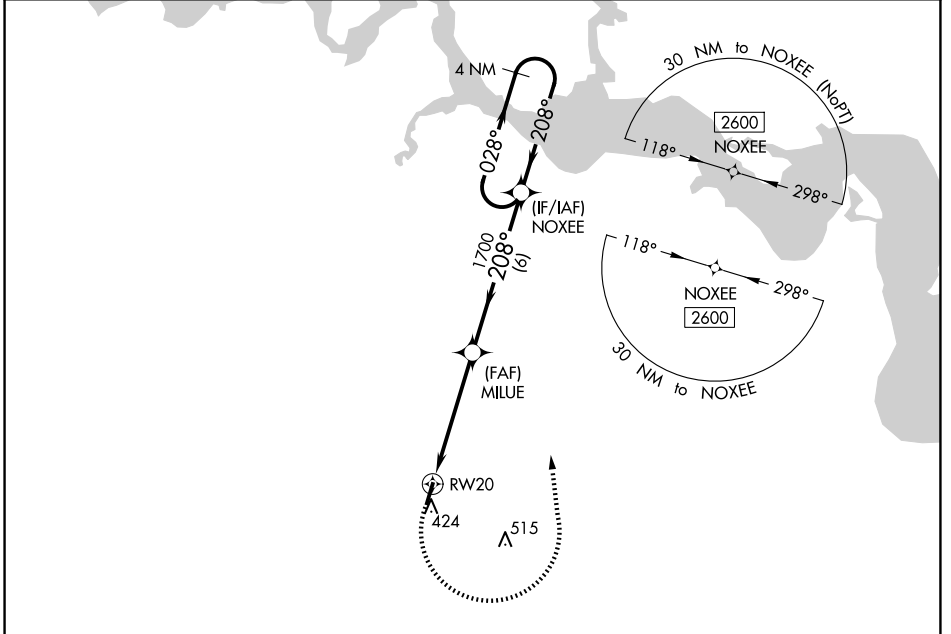

APP CRS 208°	Rwy Idg 3866
	TDZE 110
	Apt Elev 111

RNAV (GPS) RWY 20

WAKEFIELD MUNI (AKQ)

	DME/DME RNP-0.3 NA. Procedure NA at night.	MISSED APPROACH: Climbing left turn 2600 direct NOXEE and hold.
--	---	--

ASOS 128.325	NORFOLK APP CON 127.9 269.425	UNICOM 122.8 (CTAF)
------------------------	---	-------------------------------

NE-3, 17 APR 2025 to 15 MAY 2025

NE-3, 17 APR 2025 to 15 MAY 2025