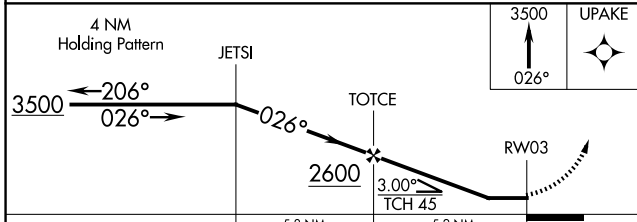

MISSED APPROACH: Climb to 3500 via 026° course to UPAKE WP and hold.

MEMPHIS CENTER
128.475 377.15

CTAF
122.9

CATEGORY	A	B	C	D
LNVA MDA	1620-1 714 (800-1)	1620-2 714 (800-2)	1620-2 714 (800-2)	NA
CIRCLING	1700-1 777 (800-1)	1720-1 ¼ 797 (800-1 ¼)	1720-2 ¼ 797 (800-2 ¼)	NA