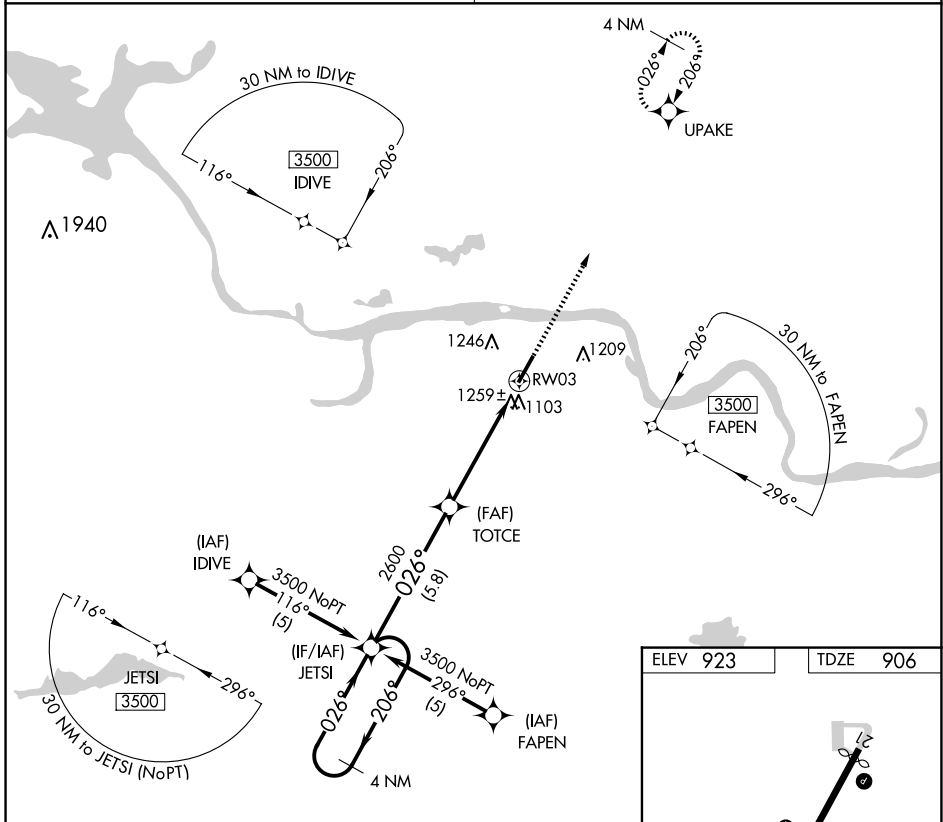

RNAV (GPS) RWY 3

PETIT JEAN PARK (MPJ)

APP CRS 026°	Rwy Idg TDZE Apt Elev	5414 906 923
------------------------	-----------------------------	---

▽ Use Russellville altimeter setting.
▲ NA Procedure NA at night.
 GPS or RNP-0.3 required. DME/DME RNP-0.3 NA.

MISSED APPROACH: Climb to 3500 via 026° course to UPAKE WP and hold.

MEMPHIS CENTER
128.475 377.15

CTAF
122.9

CATEGORY	A	B	C	D
LNVA MDA	1620-1 714 (800-1)	1620-2 714 (800-2)	1620-2 714 (800-2)	NA
CIRCLING	1700-1 777 (800-1)	1720-1 ¼ 797 (800-1 ¼)	1720-2 ¼ 797 (800-2 ¼)	NA

SC-1, 17 APR 2025 to 15 MAY 2025

SC-1, 17 APR 2025 to 15 MAY 2025