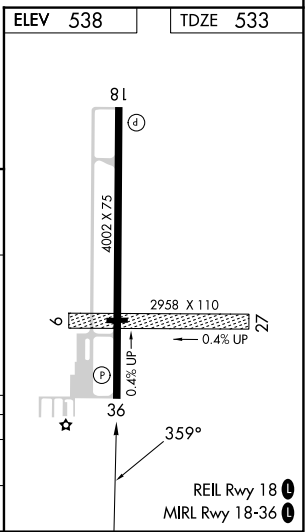

APP CRS	Rwy Idg	4002
359°	TDZE	533
	Apt Elev	538

RNAV (GPS) RWY 36

SPARTA COMMUNITY-HUNTER FLD (S.A.R.)

⚠ DME/DME RNP-0.3 NA. When local altimeter setting not received, use Scott AFB/Midamerica St Louis altimeter setting and increase all MDAs 80 feet and increase Circling Cat C/D visibility ¼ SM. Helicopter visibility reduction below ¾ SM NA. Circling NA to Rwy 9/27.
⚠ VDP NA when using Scott AFB/Midamerica St Louis altimeter setting.

MISSED APPROACH:
 Climbing right turn to 2200 direct HOKDO and hold.

AWOS-3PT 118.375	ST. LOUIS APP CON 125.2 281.5	UNICOM 123.075(CTAF) 0
----------------------------	-----------------------------------------	----------------------------------