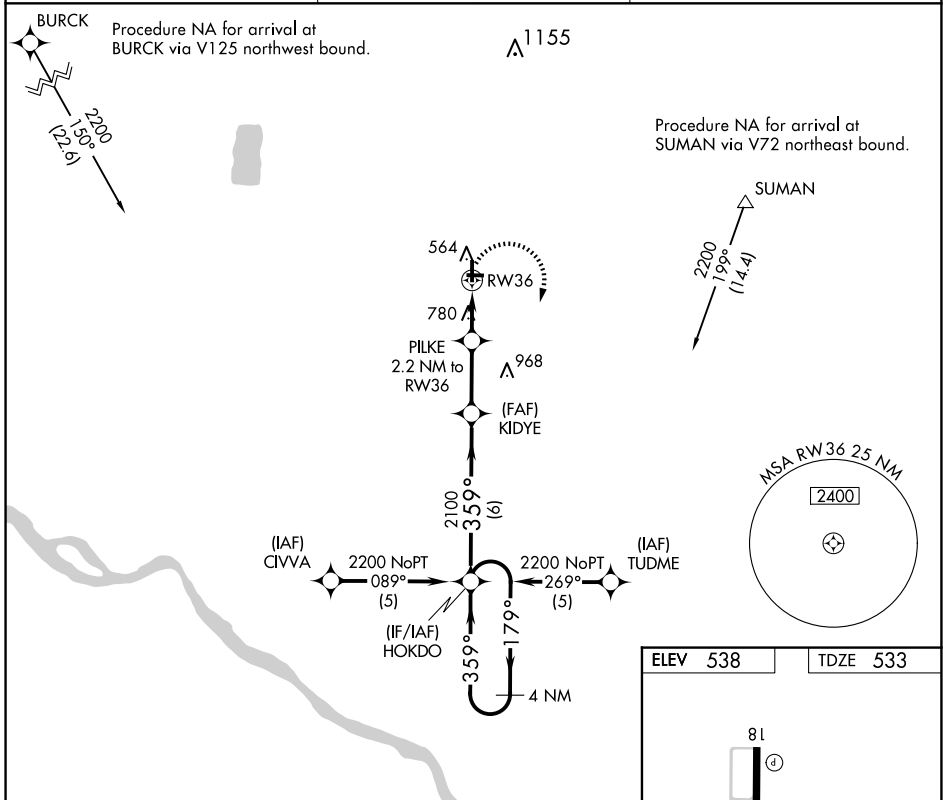

APP CRS	Rwy Idg	4002
359°	TDZE	533
	Apt Elev	538

RNAV (GPS) RWY 36

SPARTA COMMUNITY-HUNTER FLD (S.A.R.)

⚠ DME/DME RNP-0.3 NA. When local altimeter setting not received, use Scott AFB/Midamerica St Louis altimeter setting and increase all MDAs 80 feet and increase Circling Cat C/D visibility ¼ SM. Helicopter visibility reduction below ¾ SM NA. Circling NA to Rwy 9/27.
⚠ VDP NA when using Scott AFB/Midamerica St Louis altimeter setting.

MISSED APPROACH:
 Climbing right turn to 2200 direct HOKDO and hold.

AWOS-3PT 118.375	ST. LOUIS APP CON 125.2 281.5	UNICOM 123.075(CTAF) 0
----------------------------	-----------------------------------------	----------------------------------

CATEGORY	A	B	C	D
RNAV MDA	1080-1	547 (600-1)	1080-1½ 547 (600-1½)	1080-1¾ 547 (600-1¾)
CIRCLING	1080-1 542 (600-1)	1140-1 602 (700-1)	1140-1¾ 602 (700-1¾)	1320-2½ 782 (800-2½)

EC-3, 17 APR 2025 to 15 MAY 2025

EC-3, 17 APR 2025 to 15 MAY 2025