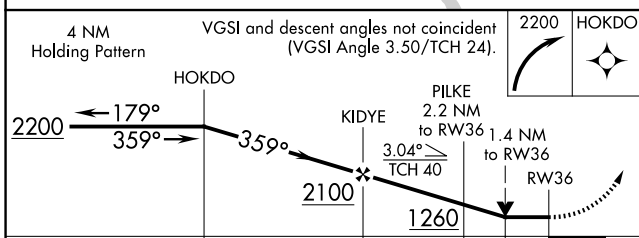

APP CRS	Rwy Idg	4002
359°	TDZE	533
	Apt Elev	538

RNAV (GPS) RWY 36

SPARTA COMMUNITY-HUNTER FLD (S.A.R.)

⚠ DME/DME RNP-0.3 NA. When local altimeter setting not received, use Scott AFB/Midamerica St Louis altimeter setting and increase all MDAs 80 feet and increase Circling Cat C/D visibility ¼ SM. Helicopter visibility reduction below ¾ SM NA. Circling NA to Rwy 9/27.
⚠ VDP NA when using Scott AFB/Midamerica St Louis altimeter setting.

MISSED APPROACH:
 Climbing right turn to 2200 direct HOKDO and hold.

AWOS-3PT 118.375	ST. LOUIS APP CON 125.2 281.5	UNICOM 123.075(CTAF) 0
----------------------------	-----------------------------------------	----------------------------------