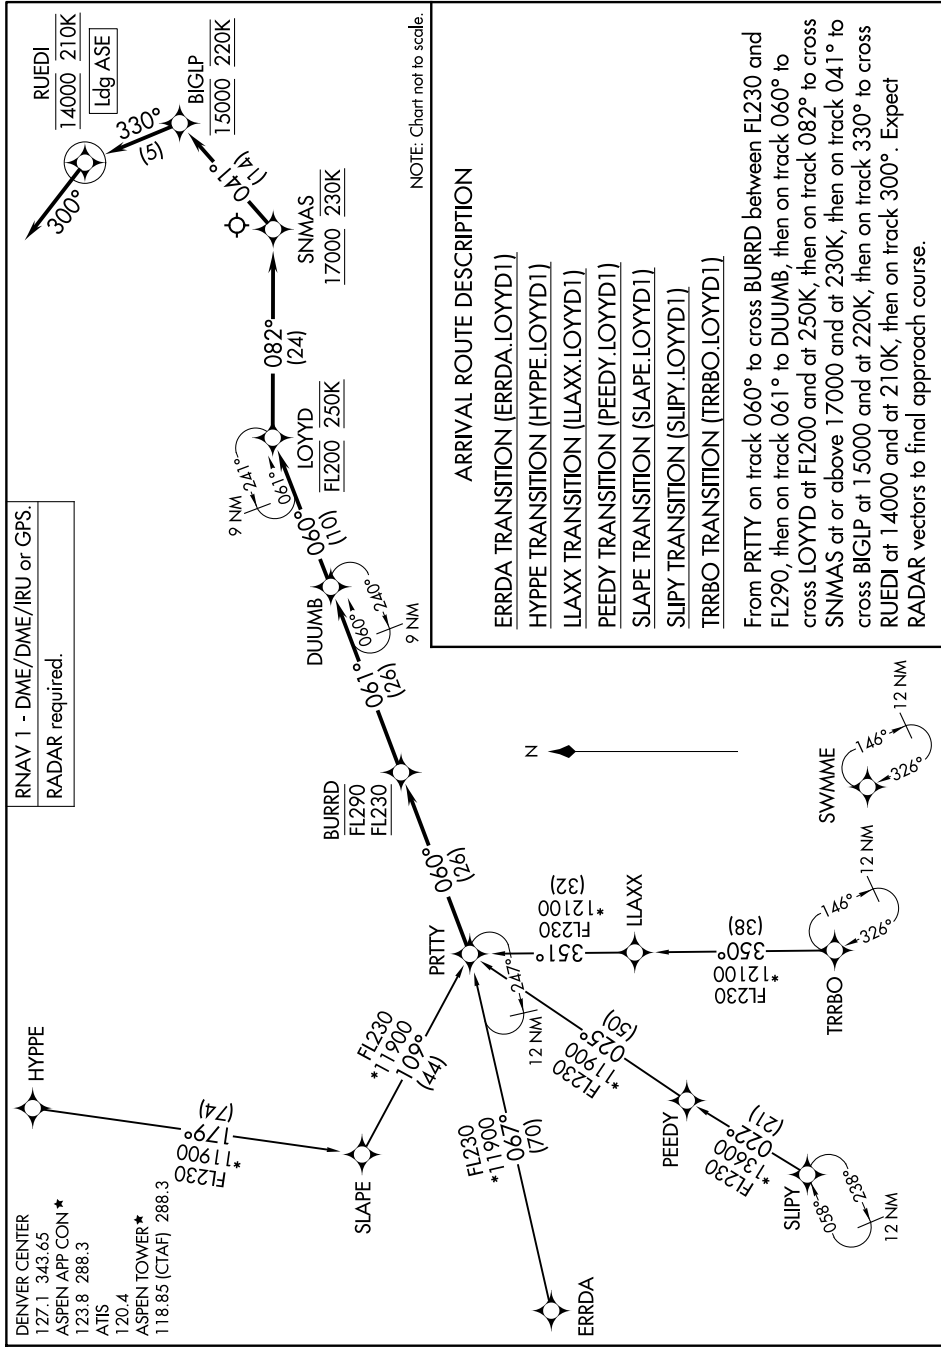

(PRTTY.LOYD1) 25107

# LOYD ONE ARRIVAL (RNAV)

ASPEN-PITKIN COUNTY/SARDY FLD (ASE)

AL-5889 (FAA)

ASPEN, COLORADO

SW-1, 17 APR 2025 to 15 MAY 2025

# LOYD ONE ARRIVAL (RNAV)

(PRTTY.LOYD1) 17APR25

ASPEN, COLORADO

ASPEN-PITKIN COUNTY/SARDY FLD (ASE)

SW-1, 17 APR 2025 to 15 MAY 2025