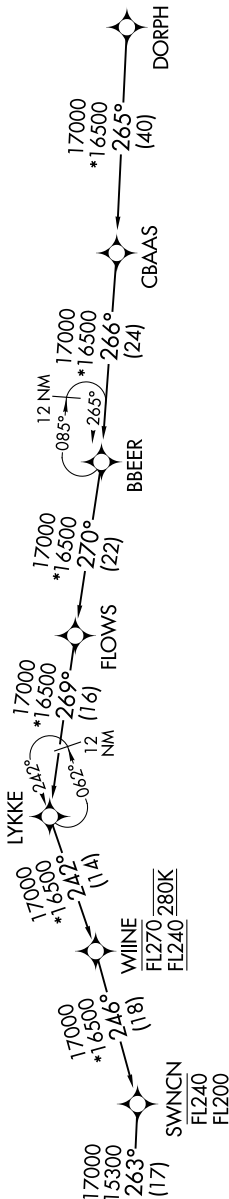

MMARY ONE ARRIVAL (RNAV) Transition Routes

ASPEN, COLORADO

SW-1, 17 APR 2025 to 15 MAY 2025

DENVER CENTER
128.65 282.2
ASPEN APP CON ★
123.8 288.3
ATIS
120.4
ASPEN TOWER ★
118.85 (CTAF) 288.3

See following
page for
arrival routes

RNAV 1 - DME/DME/IRU or GPS.
RADAR required.

DORPH TRANSITION (DORPH.MMARY1)

MMARY ONE ARRIVAL (RNAV) Transition Routes

ASPEN, COLORADO

NOTE: Chart not to scale.

SW-1, 17 APR 2025 to 15 MAY 2025