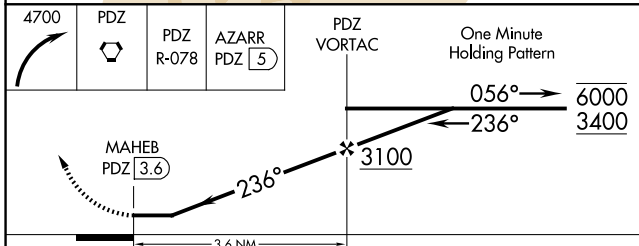

MISSED APPROACH: Climbing right turn to 4700 direct PDZ VORTAC then on PDZ VORTAC R-078 to AZARR/5 DME and hold, continue climb-in-hold to 4700.

AWOS-3PT 132-175	SOCAL APP CON 135.4 377.125	UNICOM 122.7 (CTAF) 📻
----------------------------	---------------------------------------	--

SW-3, 17 APR 2025 to 15 MAY 2025

SW-3, 17 APR 2025 to 15 MAY 2025

CATEGORY	A	B	C	D	FAF to MAP 3.6 NM					
CIRCLING	1660-1¼ 1127 (1200-1¼)	1660-1½ 1127 (1200-1½)	NA		Knots	60	90	120	150	180
					Min:Sec	3:36	2:24	1:48	1:26	1:12