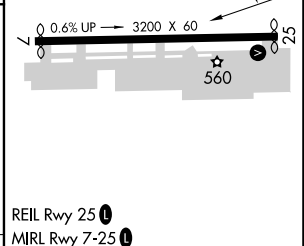

MISSED APPROACH: Climbing right turn to 4700 direct PDZ VORTAC then on PDZ VORTAC R-078 to AZARR/5 DME and hold, continue climb-in-hold to 4700.

AWOS-3PT 132-175	SOCAL APP CON 135.4 377.125	UNICOM 122.7 (CTAF) 📻
----------------------------	---------------------------------------	--

SW-3, 17 APR 2025 to 15 MAY 2025

SW-3, 17 APR 2025 to 15 MAY 2025

CATEGORY	A	B	C	D	FAF to MAP 3.6 NM					
CIRCLING	1660-1¼ 1127 (1200-1¼)	1660-1½ 1127 (1200-1½)	NA		Knots	60	90	120	150	180
					Min:Sec	3:36	2:24	1:48	1:26	1:12