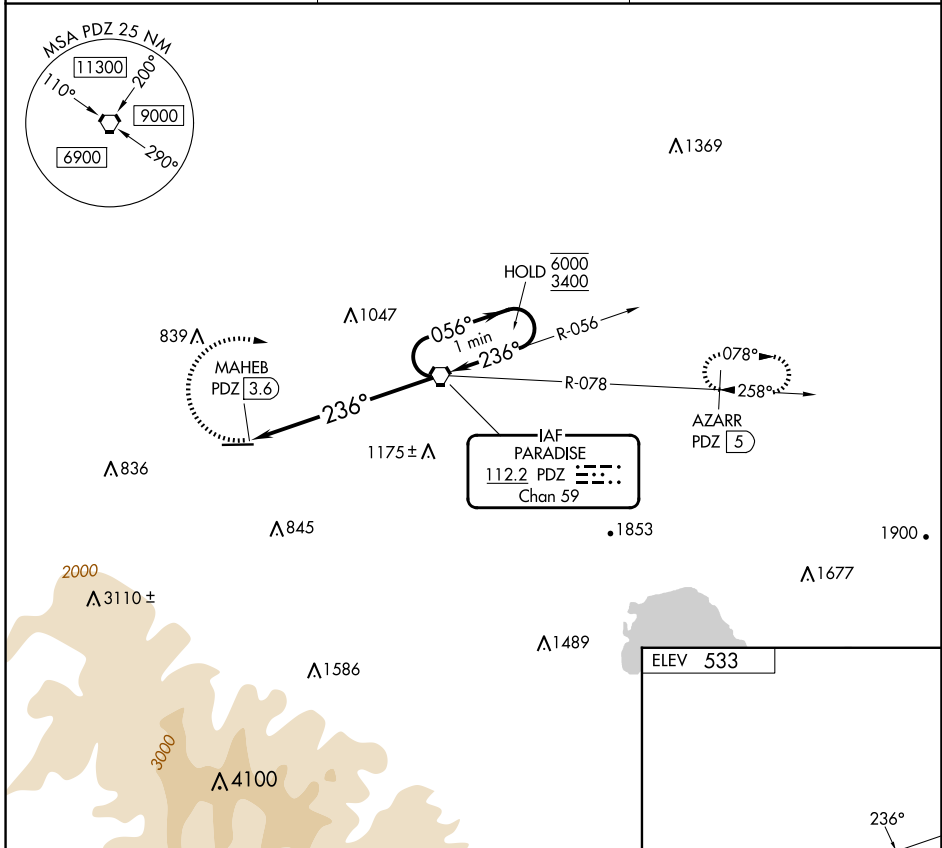

VORTAC PDZ 112.2 Chan 59	APP CRS 236°	Rwy Idg TDZE Apt Elev N/A N/A 533
--	------------------------	---

VOR-A
CORONA MUNI (AJO)

⚠ When local altimeter setting not received, use ONT altimeter setting and increase all MDAs 80 feet. Procedure NA at night.

MISSED APPROACH: Climbing right turn to 4700 direct PDZ VORTAC then on PDZ VORTAC R-078 to AZARR/5 DME and hold, continue climb-in-hold to 4700.

AWOS-3PT 132-175	SOCAL APP CON 135.4 377.125	UNICOM 122.7 (CTAF) 📻
----------------------------	---------------------------------------	--

SW-3, 17 APR 2025 to 15 MAY 2025

SW-3, 17 APR 2025 to 15 MAY 2025

CATEGORY	A	B	C	D	FAF to MAP 3.6 NM					
CIRCLING	1660-1¼ 1127 (1200-1¼)	1660-1½ 1127 (1200-1½)	NA		Knots	60	90	120	150	180
					Min:Sec	3:36	2:24	1:48	1:26	1:12