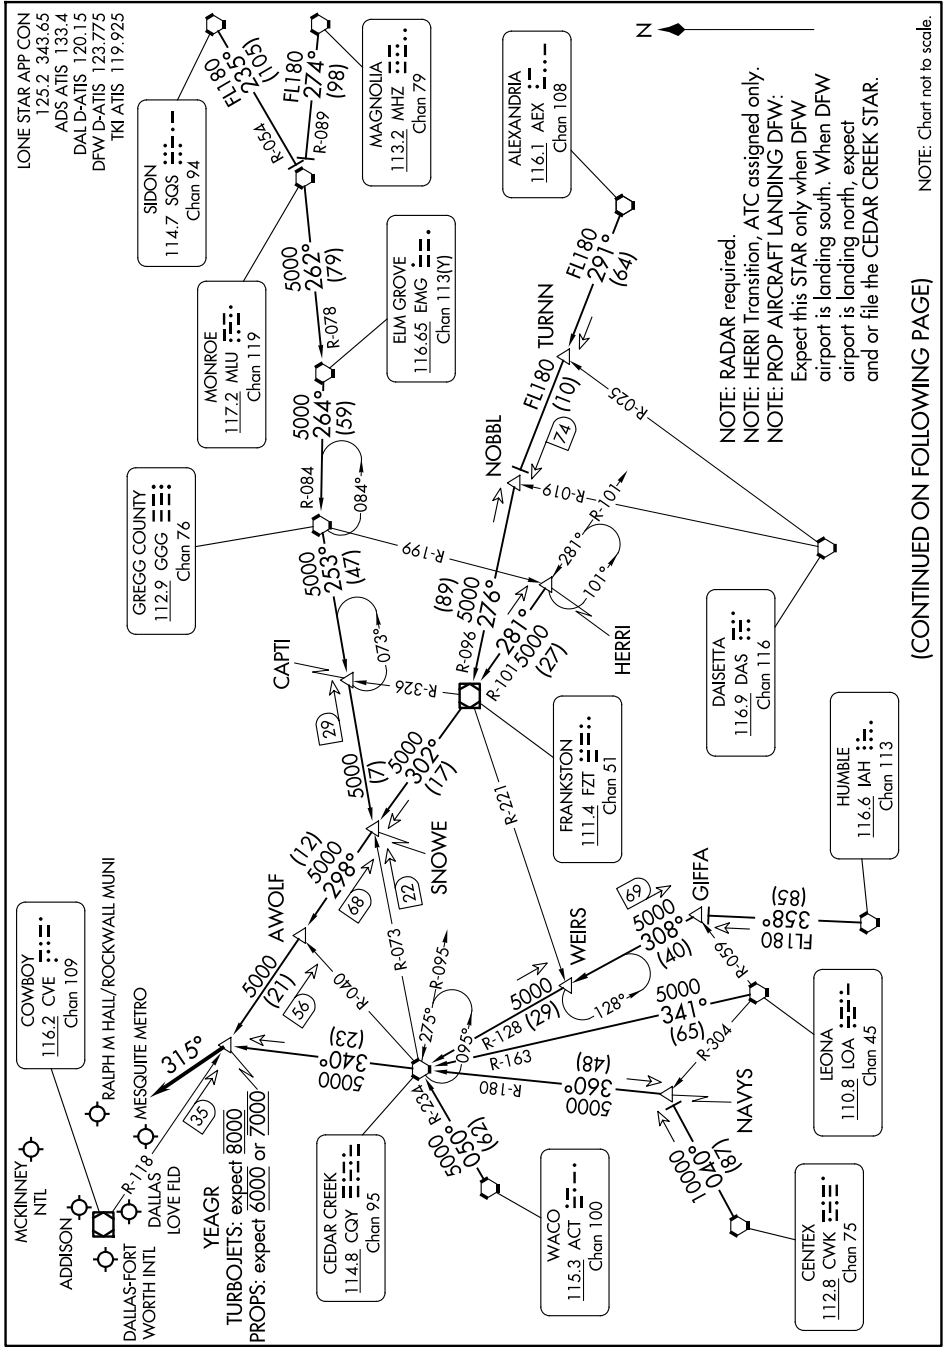

YEAGR FOUR ARRIVAL

DALLAS-FORT WORTH, TEXAS

NOTE: Chart not to scale.

(CONTINUED ON FOLLOWING PAGE)

SC-2, 17 APR 2025 to 15 MAY 2025

YEAGR FOUR ARRIVAL

DALLAS-FORT WORTH, TEXAS