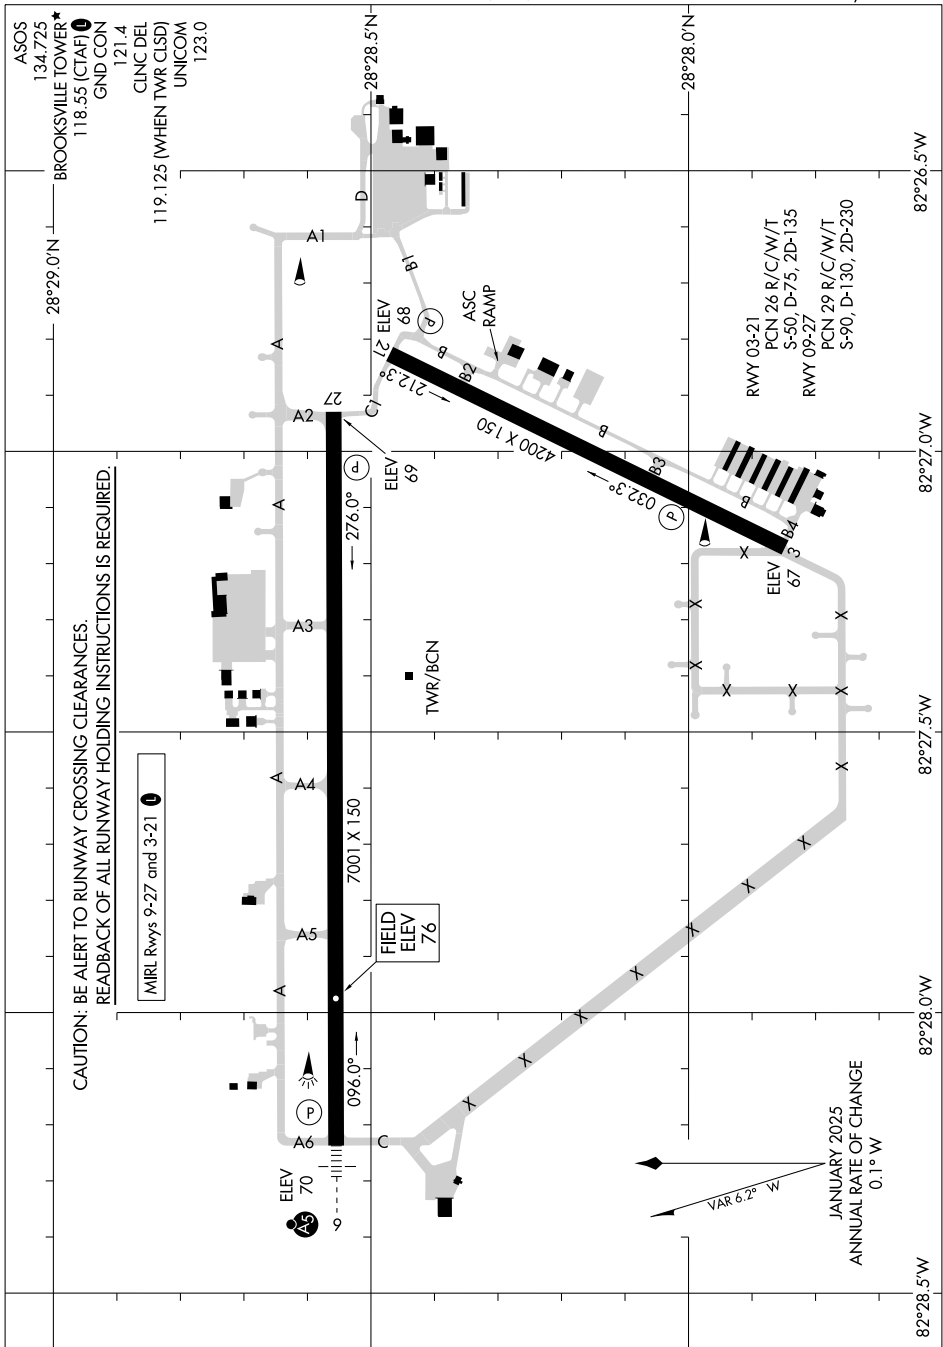

AIRPORT DIAGRAM

AL-6210 (FAA)

BROOKSVILLE-TAMPA BAY RGNL (BKV)
BROOKSVILLE, FLORIDA

SE-3, 17 APR 2025 to 15 MAY 2025

SE-3, 17 APR 2025 to 15 MAY 2025

AIRPORT DIAGRAM

BROOKSVILLE, FLORIDA
BROOKSVILLE-TAMPA BAY RGNL (BKV)