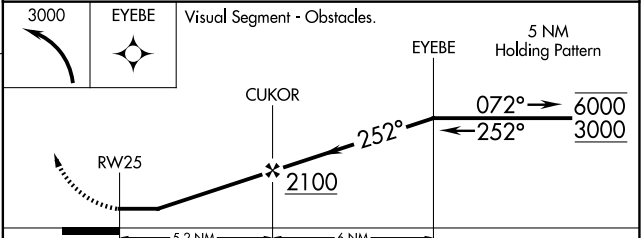

APP CRS 252°	Rwy Idg 4799
	TDZE 404
	Apt Elev 409

RNAV (GPS) RWY 25

RUSSELLVILLE RGNL (RUE)

RNP APCH - GPS.
 ▼ Rwy 25 helicopter visibility reduction below 1 SM NA. Night landing: Rwy 25 NA. Straight-in Rwy 25 NA at night. Circling Rwy 25 NA at night.

MISSED APPROACH: Climbing left turn to 3000 direct EYEBE and hold.

ASOS 132.475	MEMPHIS CENTER 128.475 377.15	UNICOM 122.7 (CTAF) 0
------------------------	---	---------------------------------

CATEGORY	A	B	C	D
LNAV MDA	1260-1 856 (900-1)	1260-1¼ 856 (900-1¼)	1260-2½	856 (900-2½)
CIRCLING	1260-1¼	851 (900-1¼)	1340-2¾ 931 (1000-2¾)	1400-3 991 (1000-3)