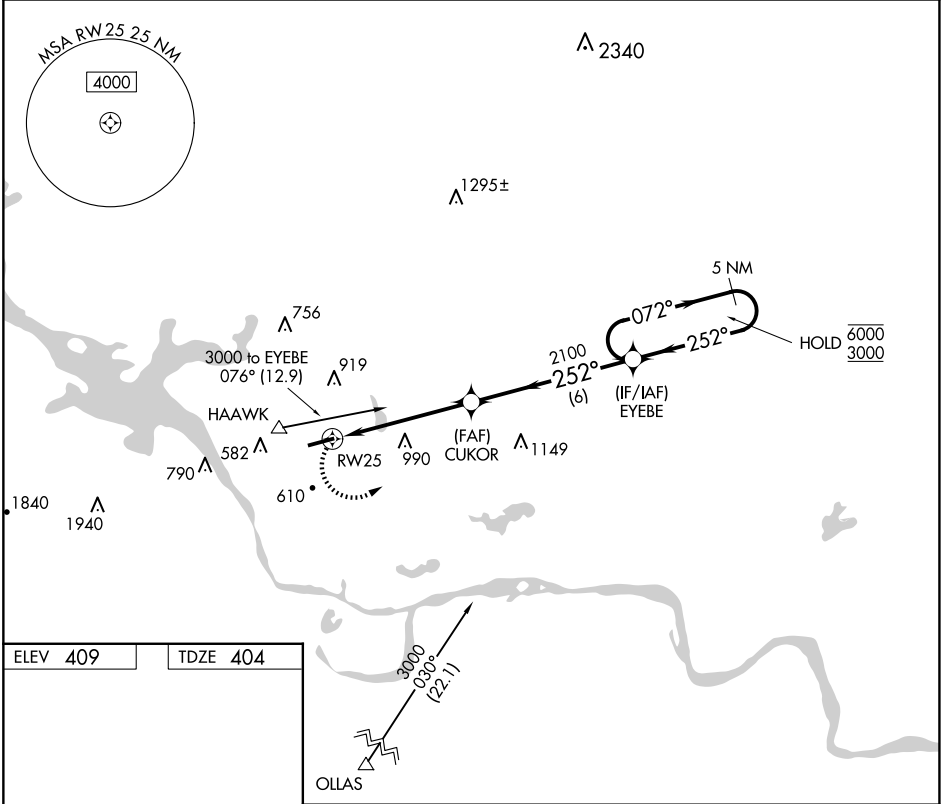

APP CRS 252°	Rwy Idg 4799
	TDZE 404
	Apt Elev 409

RNAV (GPS) RWY 25

RUSSELLVILLE RGNL (RUE)

RNP APCH - GPS.
 ▼ Rwy 25 helicopter visibility reduction below 1 SM NA. Night landing: Rwy 25 NA. Straight-in Rwy 25 NA at night. Circling Rwy 25 NA at night.

MISSED APPROACH: Climbing left turn to 3000 direct EYEBE and hold.

ASOS 132.475	MEMPHIS CENTER 128.475 377.15	UNICOM 122.7 (CTAF) 0
------------------------	---	---------------------------------

CATEGORY	A	B	C	D
LNAV MDA	1260-1 856 (900-1)	1260-1¼ 856 (900-1¼)	1260-2½	856 (900-2½)
CIRCLING	1260-1¼	851 (900-1¼)	1340-2¾ 931 (1000-2¾)	1400-3 991 (1000-3)

SC-1, 17 APR 2025 to 15 MAY 2025

SC-1, 17 APR 2025 to 15 MAY 2025