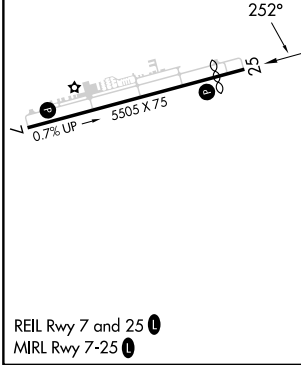

APP CRS 252°	Rwy Idg 4799
	TDZE 404
	Apt Elev 409

RNAV (GPS) RWY 25

RUSSELLVILLE RGNL (RUE)

RNP APCH - GPS.
 ▼ Rwy 25 helicopter visibility reduction below 1 SM NA. Night landing: Rwy 25 NA. Straight-in Rwy 25 NA at night. Circling Rwy 25 NA at night.

MISSED APPROACH: Climbing left turn to 3000 direct EYEBE and hold.

ASOS 132.475	MEMPHIS CENTER 128.475 377.15	UNICOM 122.7 (CTAF) 0
------------------------	---	---------------------------------

CATEGORY	A	B	C	D
LNAV MDA	1260-1 856 (900-1)	1260-1¼ 856 (900-1¼)	1260-2½	856 (900-2½)
CIRCLING	1260-1¼	851 (900-1¼)	1340-2¾ 931 (1000-2¾)	1400-3 991 (1000-3)