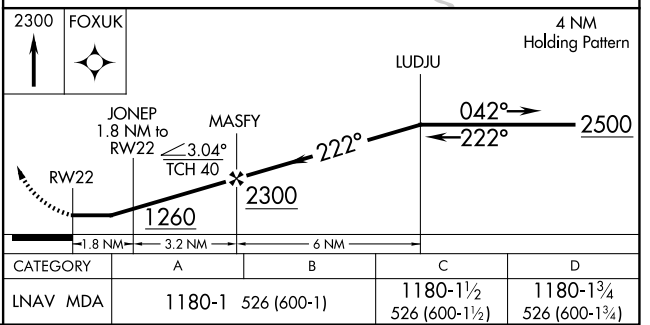

APP CRS 222°	Rwy Idg 4001
	TDZE 654
	Apt Elev 654

RNAV (GPS) RWY 22

CASEY MUNI (1H8)

RNP APCH.
 ▼ Rwy 22 helicopter visibility reduction below 3/4 SM NA.
 ▲ NA Use Terre Haute Rgnl altimeter setting; when not received, use Robinson altimeter setting.

MISSED APPROACH: Climb to 2300 direct FOXUK and hold.

HUF ASOS
127.5 269.375

HULMAN APP CON
125.45 263.125

UNICOM
122.8 (CTAF) 0

EC-3, 17 APR 2025 to 15 MAY 2025

EC-3, 17 APR 2025 to 15 MAY 2025