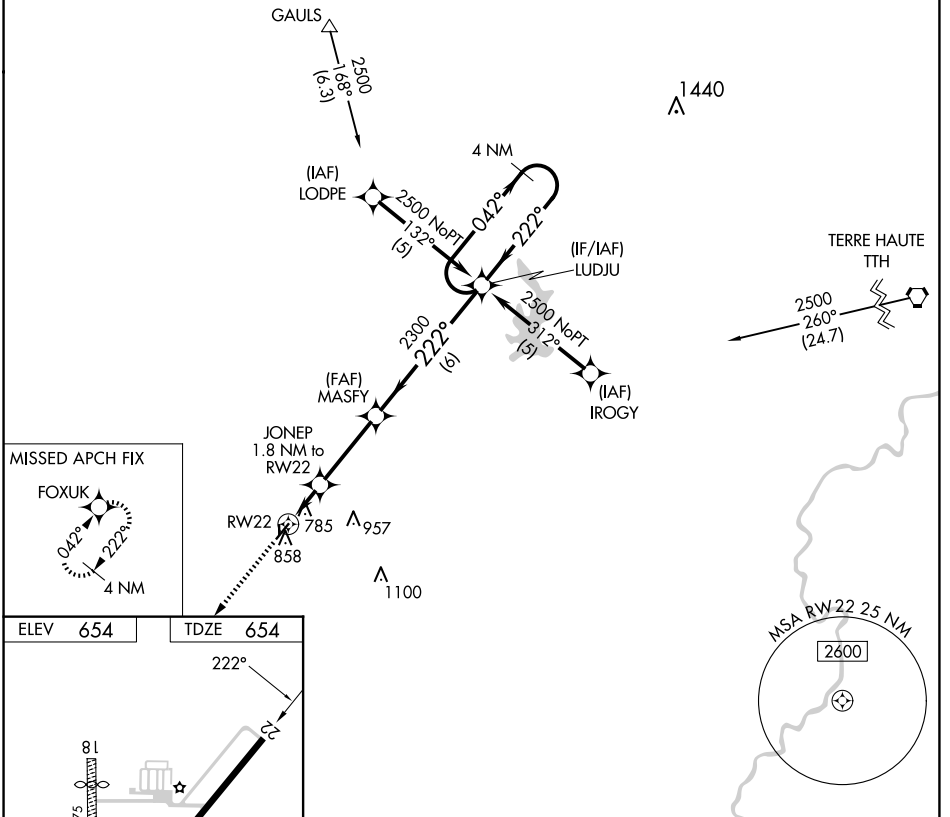

APP CRS 222°	Rwy Idg 4001
	TDZE 654
	Apt Elev 654

RNAV (GPS) RWY 22

CASEY MUNI (1H8)

RNP APCH.
 ▼ Rwy 22 helicopter visibility reduction below 3/4 SM NA.
 ▲ NA Use Terre Haute Rgnl altimeter setting; when not received, use Robinson altimeter setting.

MISSED APPROACH: Climb to 2300 direct FOXUK and hold.

HUF ASOS
127.5 269.375

HULMAN APP CON
125.45 263.125

UNICOM
122.8 (CTAF) 0

EC-3, 17 APR 2025 to 15 MAY 2025

EC-3, 17 APR 2025 to 15 MAY 2025