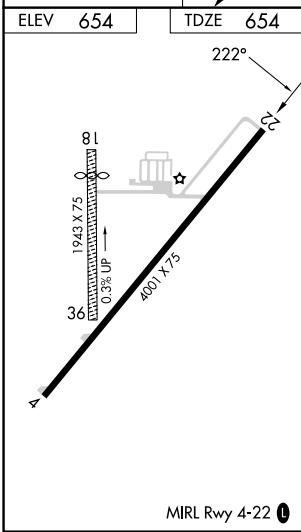

APP CRS 222°	Rwy Idg 4001
	TDZE 654
	Apt Elev 654

RNAV (GPS) RWY 22

CASEY MUNI (1H8)

RNP APCH.
 ▼ Rwy 22 helicopter visibility reduction below 3/4 SM NA.
 ▲ NA Use Terre Haute Rgnl altimeter setting; when not received, use Robinson altimeter setting.

MISSED APPROACH: Climb to 2300 direct FOXUK and hold.

HUF ASOS
127.5 269.375

HULMAN APP CON
125.45 263.125

UNICOM
122.8 (CTAF) 0

EC-3, 17 APR 2025 to 15 MAY 2025

EC-3, 17 APR 2025 to 15 MAY 2025