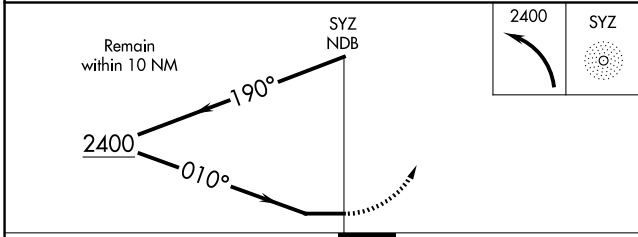

NDB SYZ	APP CRS	Rwy Idg	N/A
365	010°	TDZE	N/A
		Apt Elev	619

NDB-A

SHELBY COUNTY (2H(0))

NA Circling Rwy 36 NA at night. Circling NA to Rwy 4, 14, 22, and 32. Use Decatur altimeter setting, when not received use Mattoon/Charleston altimeter setting and increase all MDAs 20 feet and Cat C visibility 1/4 SM.

MISSED APPROACH: Climbing left turn to 2400 in SYZ NDB holding pattern.

DEC ASOS 126.35	KANSAS CITY CENTER 124.3 269.15	UNICOM 122.8 (CTAF) 0
---------------------------	---	---------------------------------