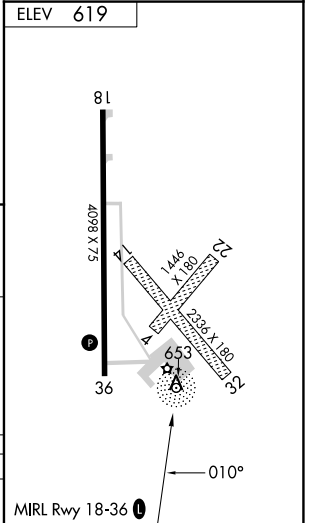

EC-3, 17 APR 2025 to 15 MAY 2025

EC-3, 17 APR 2025 to 15 MAY 2025