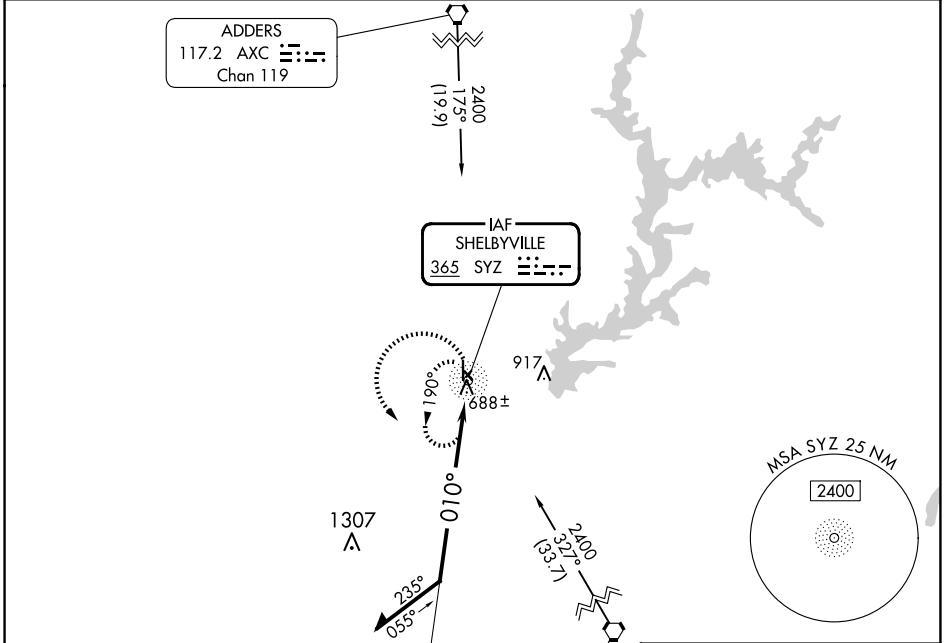

NDB SYZ	APP CRS	Rwy Idg	N/A
365	010°	TDZE	N/A
		Apt Elev	619

NDB-A

SHELBY COUNTY (2H(0))

NA Circling Rwy 36 NA at night. Circling NA to Rwy 4, 14, 22, and 32. Use Decatur altimeter setting, when not received use Mattoon/Charleston altimeter setting and increase all MDAs 20 feet and Cat C visibility 1/4 SM.

MISSED APPROACH: Climbing left turn to 2400 in SYZ NDB holding pattern.

DEC ASOS 126.35	KANSAS CITY CENTER 124.3 269.15	UNICOM 122.8 (CTAF) 0
---------------------------	---	---------------------------------

CATEGORY	A	B	C	D
CIRCLING	1280-1	661 (700-1)	1340-2 721 (800-2)	NA

EC-3, 17 APR 2025 to 15 MAY 2025

EC-3, 17 APR 2025 to 15 MAY 2025