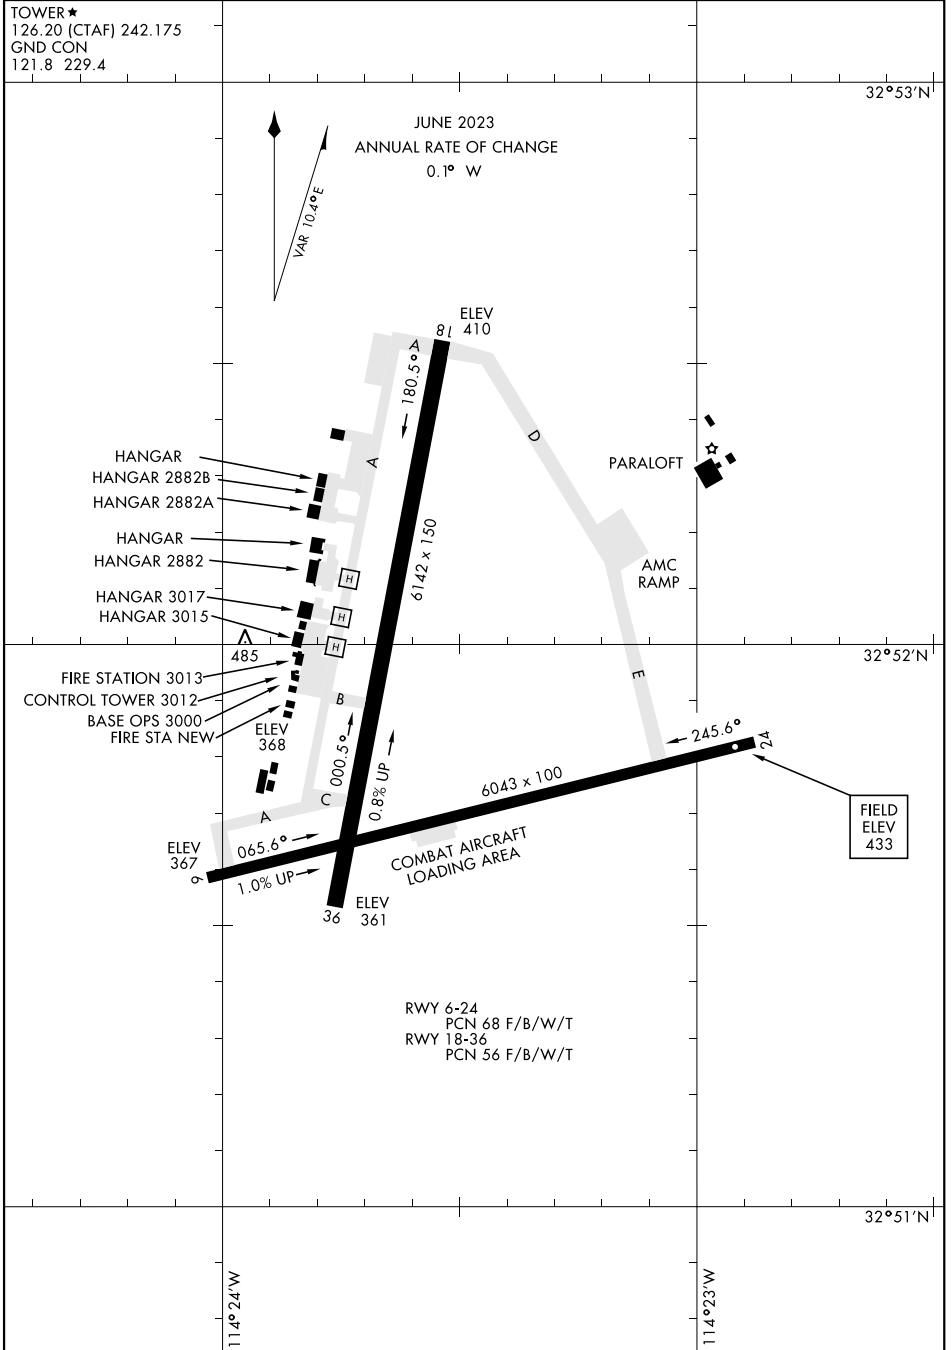

# AIRPORT DIAGRAM

[USA]

LAGUNA AAF (KLGf)

YUMA PROVING GROUND, ARIZONA

SW-4, 17 APR 2025 to 15 MAY 2025

SW-4, 17 APR 2025 to 15 MAY 2025

# AIRPORT DIAGRAM

YUMA PROVING GROUND, ARIZONA

LAGUNA AAF (KLGf)