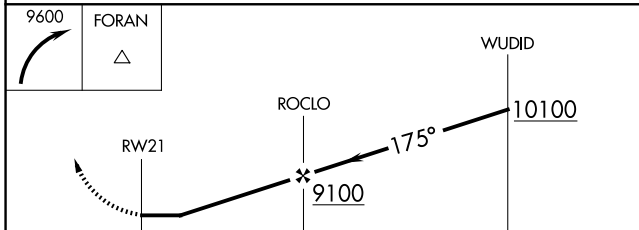

APP CRS 175°	Rwy Idg TDZE Apt Elev	N/A N/A 6742
------------------------	-----------------------------	---

RNAV (GPS)-B

WINDOW ROCK (R,Q,E)

RNP APCH.	MISSED APPROACH: Climbing right turn to 9600 direct FORAN and hold.
Circling Rwy 21 NA at night.	

ASOS 118.325	ALBUQUERQUE CENTER 124.325 288.25	UNICOM 122.8 (CTAF) 0
------------------------	---	---------------------------------

CATEGORY	A	B	C	D
CIRCLING	7740-1¼ 998 (1000-1¼)	7740-1½ 998 (1000-1½)	7780-3 1038 (1100-3)	8080-3 1338 (1400-3)