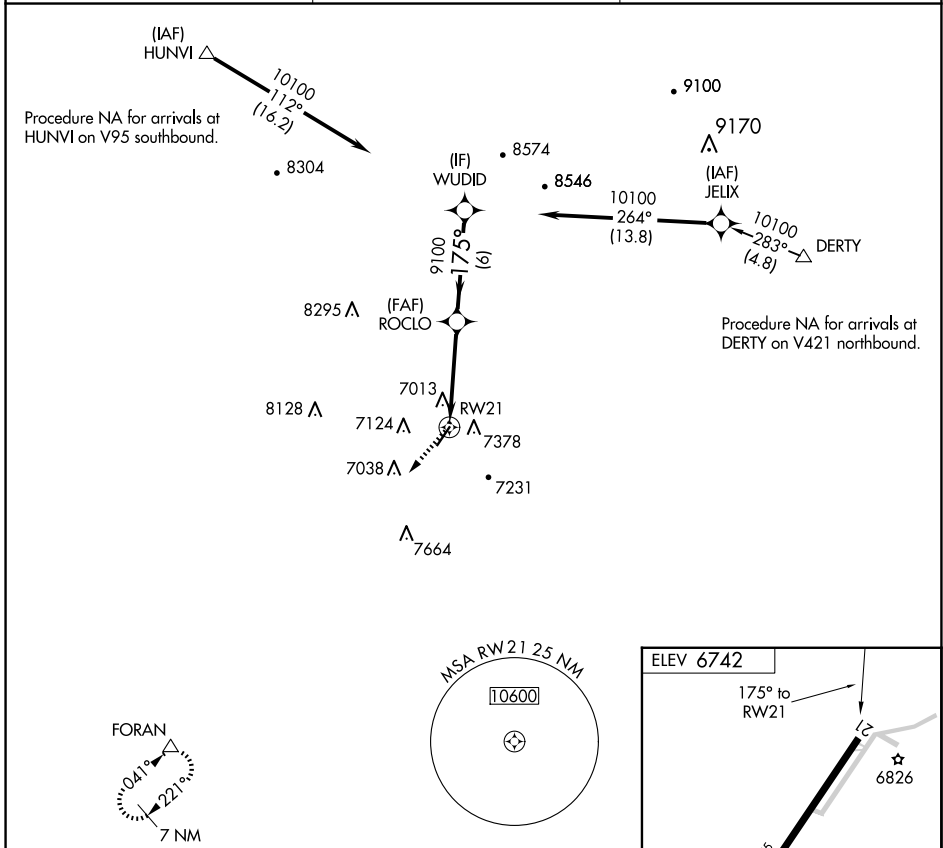

APP CRS 175°	Rwy Idg TDZE Apt Elev	N/A N/A 6742
------------------------	-----------------------------	---

RNAV (GPS)-B

WINDOW ROCK (R,Q,E)

RNP APCH.	MISSED APPROACH: Climbing right turn to 9600 direct FORAN and hold.
Circling Rwy 21 NA at night.	

ASOS 118.325	ALBUQUERQUE CENTER 124.325 288.25	UNICOM 122.8 (CTAF) 0
------------------------	---	---------------------------------

CATEGORY	A	B	C	D
CIRCLING	7740-1¼ 998 (1000-1¼)	7740-1½ 998 (1000-1½)	7780-3 1038 (1100-3)	8080-3 1338 (1400-3)

SW-4, 17 APR 2025 to 15 MAY 2025

SW-4, 17 APR 2025 to 15 MAY 2025