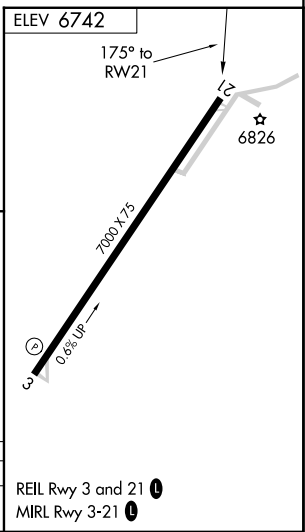

APP CRS 175°	Rwy Idg TDZE Apt Elev	N/A N/A 6742
------------------------	-----------------------------	---

RNAV (GPS)-B

WINDOW ROCK (R,Q,E)

RNP APCH.	MISSED APPROACH: Climbing right turn to 9600 direct FORAN and hold.
Circling Rwy 21 NA at night.	

ASOS 118.325	ALBUQUERQUE CENTER 124.325 288.25	UNICOM 122.8 (CTAF) 0
------------------------	---	---------------------------------

CATEGORY	A	B	C	D
CIRCLING	7740-1¼ 998 (1000-1¼)	7740-1½ 998 (1000-1½)	7780-3 1038 (1100-3)	8080-3 1338 (1400-3)