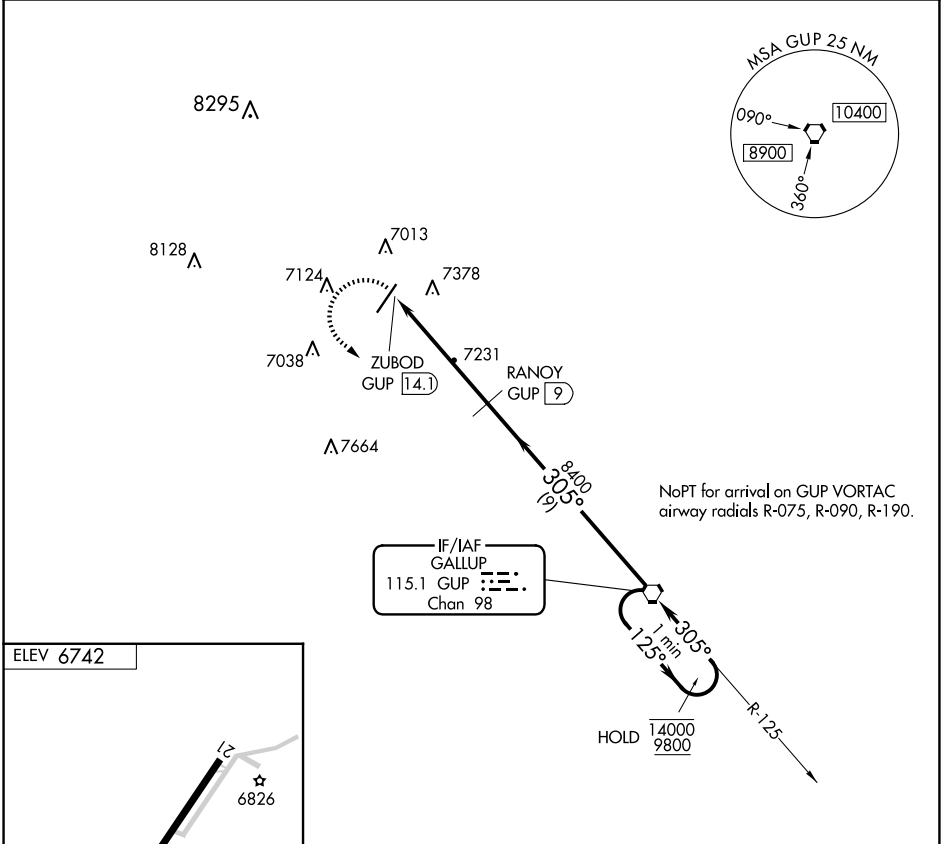

VORTAC GUP 115.1 Chan 98	APP CRS 305°	Rwy ldg TDZE Apt Elev 6742	N/A N/A 6742
--	------------------------	---	---

VOR-A

WINDOW ROCK (R,Q,E)

DME required.	MISSED APPROACH: Climbing left turn to 9800 direct GUP VORTAC and hold.
Circling Rwy 21 NA at night.	

ASOS 118.325	ALBUQUERQUE CENTER 124.325 288.25	UNICOM 122.8 (CTAF) 0
------------------------	---	---------------------------------

CATEGORY	A	B	C	D
CIRCLING	7740-1¼ 998 (1000-1¼)	7740-1½ 998 (1000-1½)	7780-3 1038 (1100-3)	8080-3 1338 (1400-3)

SW-4, 17 APR 2025 to 15 MAY 2025

SW-4, 17 APR 2025 to 15 MAY 2025