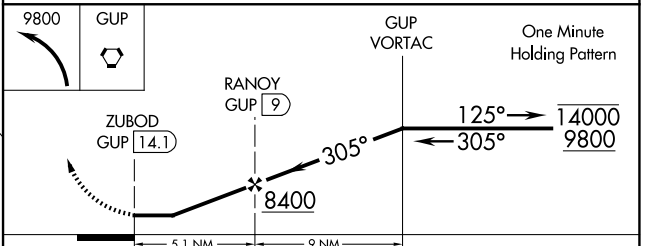

VORTAC GUP 115.1 Chan 98	APP CRS 305°	Rwy ldg TDZE Apt Elev 6742	N/A N/A 6742
--	------------------------	---	---

VOR-A

WINDOW ROCK (R,Q,E)

DME required.	MISSED APPROACH: Climbing left turn to 9800 direct GUP VORTAC and hold.
Circling Rwy 21 NA at night.	

ASOS 118.325	ALBUQUERQUE CENTER 124.325 288.25	UNICOM 122.8 (CTAF) 0
------------------------	---	---------------------------------

CATEGORY	A	B	C	D
CIRCLING	7740-1¼ 998 (1000-1¼)	7740-1½ 998 (1000-1½)	7780-3 1038 (1100-3)	8080-3 1338 (1400-3)