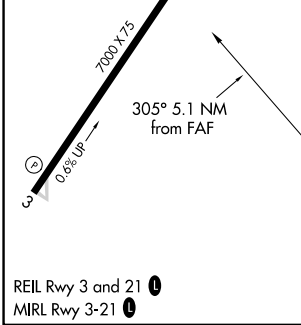

VORTAC GUP 115.1 Chan 98	APP CRS 305°	Rwy ldg TDZE Apt Elev 6742	N/A N/A 6742
--	------------------------	---	---

VOR-A

WINDOW ROCK (R,Q,E)

DME required.	MISSED APPROACH: Climbing left turn to 9800 direct GUP VORTAC and hold.
Circling Rwy 21 NA at night.	

ASOS 118.325	ALBUQUERQUE CENTER 124.325 288.25	UNICOM 122.8 (CTAF) 0
------------------------	---	---------------------------------

CATEGORY	A	B	C	D
CIRCLING	7740-1¼ 998 (1000-1¼)	7740-1½ 998 (1000-1½)	7780-3 1038 (1100-3)	8080-3 1338 (1400-3)