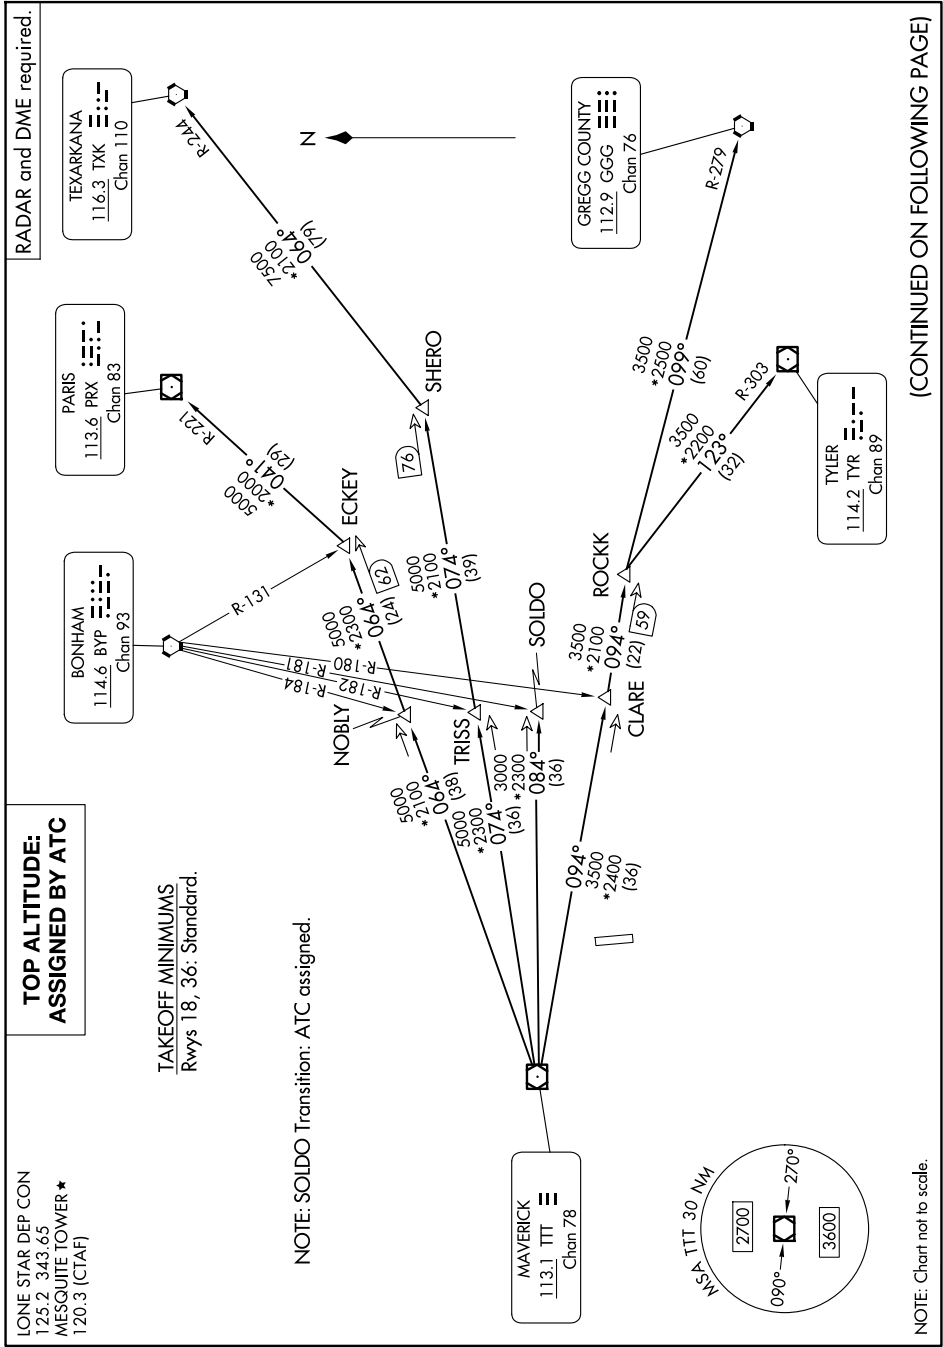

GARLAND SIX DEPARTURE

SC-2, 17 APR 2025 to 15 MAY 2025

**TOP ALTITUDE:
ASSIGNED BY ATC**

LONE STAR DEP CON
125.2 343.65
MESQUITE TOWER ★
120.3 (CTAF)

TAKEOFF MINIMUMS
Rwys 18, 36: Standard.

NOTE: SOLDO Transition: ATC assigned.

RADAR and DME required.

(CONTINUED ON FOLLOWING PAGE)

SC-2, 17 APR 2025 to 15 MAY 2025